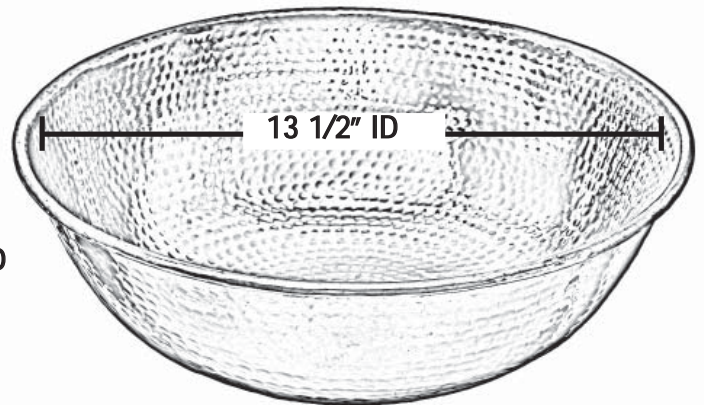

## Round Brushed Nickel BDC-14055RBN

### SINK DETAILS

---

Round handcrafted brushed nickel finish.  
Mounting Options: Partial Drop-In or Vessel Mount

14" OD

5 1/2" D

13 1/2" ID

---

Your copper sink is handmade and therefore a work of art. Each sink is unique and can vary 1/4" in either direction. We highly recommend waiting to receive your sink before cutting your counter top.