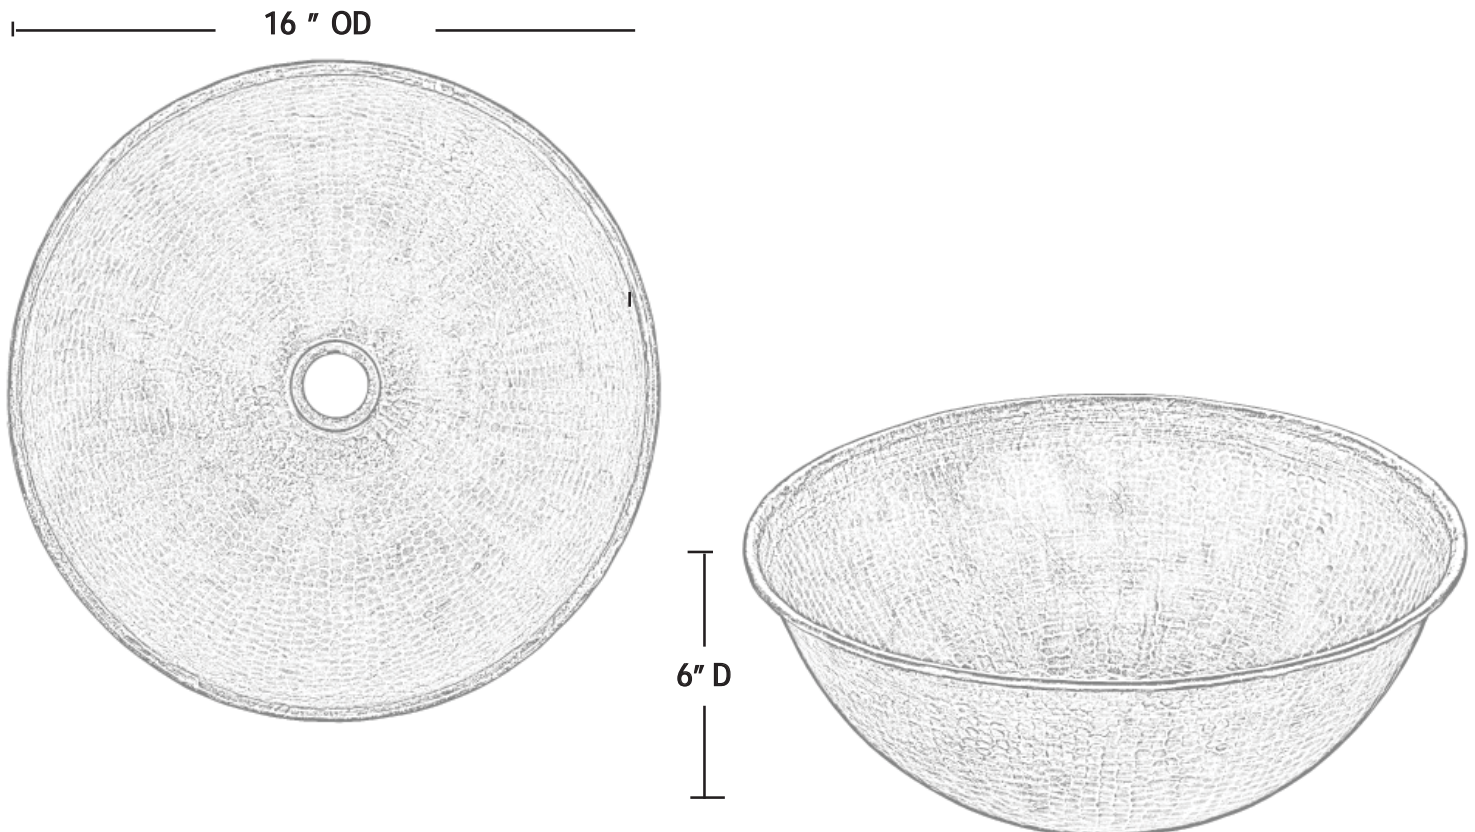

Round Black Copper Vessel BDC-1606RBC

SINK DETAILS

Round handcrafted solid copper in fired copper finish.
Mounting Options: Partial Drop-In or Vessel Mount

Your copper sink is handmade and therefore a work of art. Each sink is unique and can vary 1/4" in either direction. We highly recommend waiting to receive your sink before cutting your counter top.