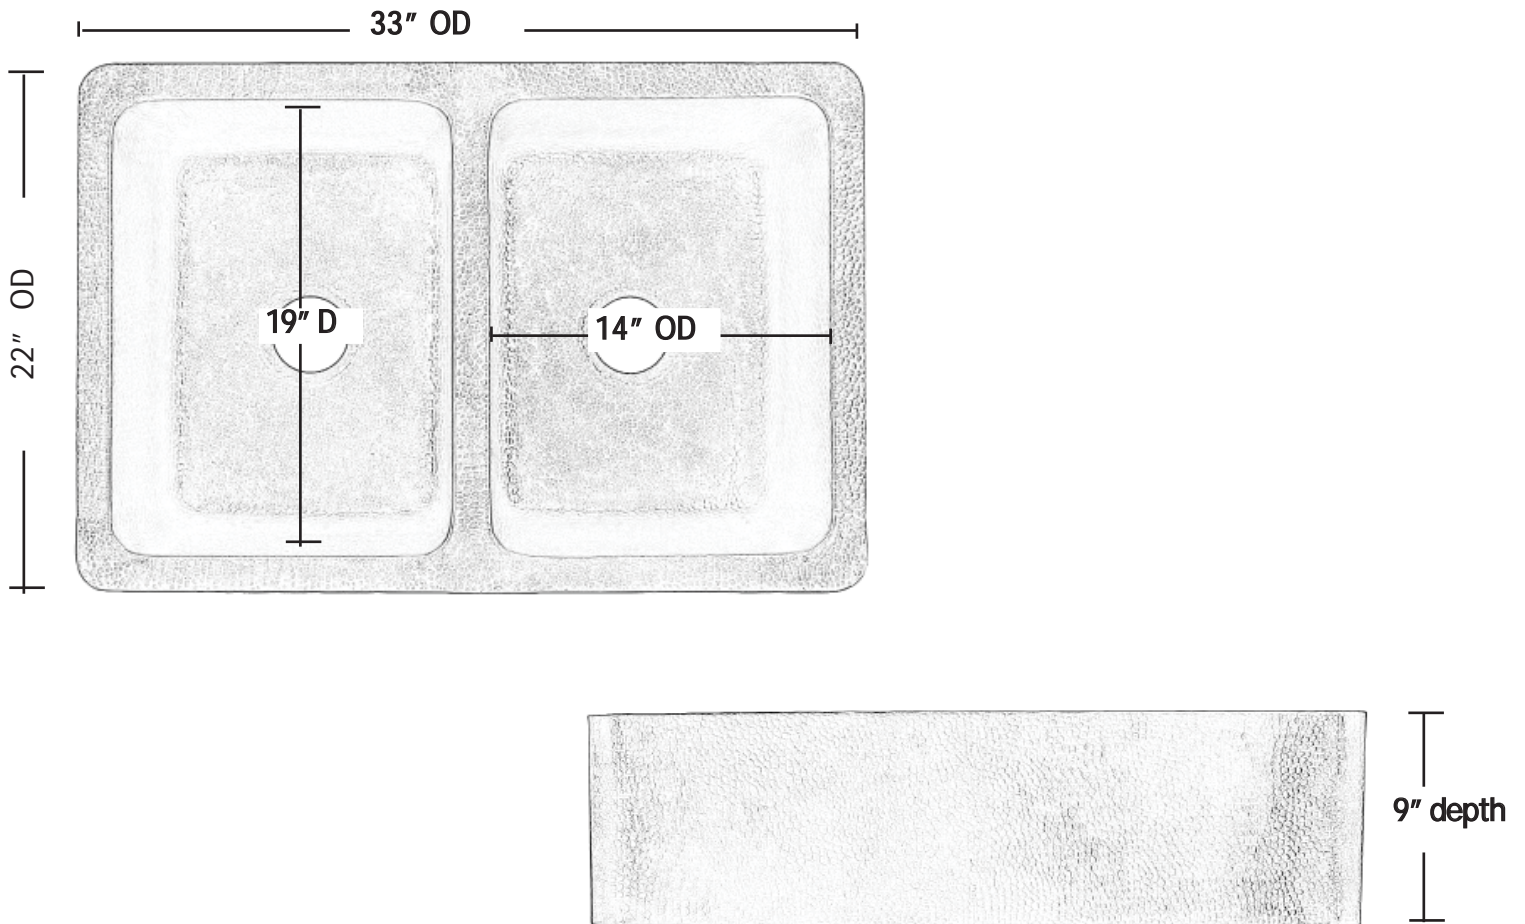

Vigo
BDC-332209DK

SINK DETAILS

Farmhouse Apron Front Double Bowl Hand Hammered Solid Copper Seamless Construction in Antique Finish
Mounting Options: Under Mount or Drop-In

Your copper sink is handmade and therefore a work of art. Each sink is unique and can vary 1/4" in either direction. We highly recommend waiting to receive your sink before cutting your counter top.