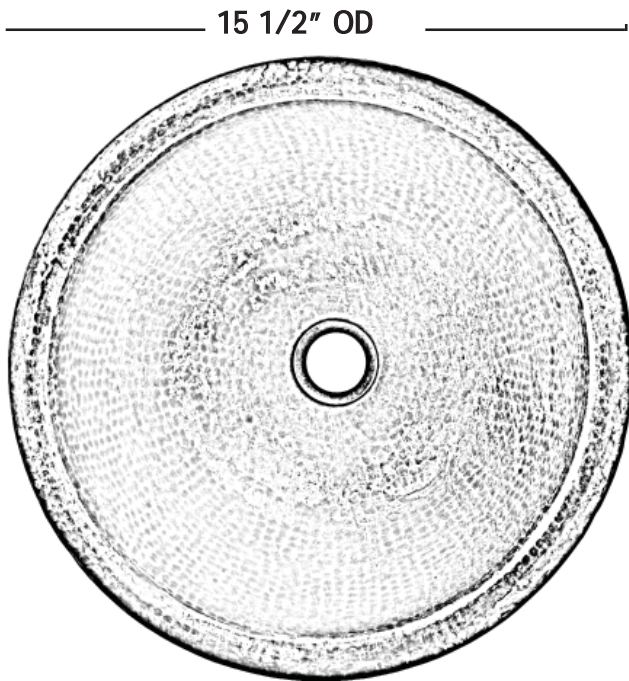

Round Black Copper BDC-1505RBC

SINK DETAILS

Round handcrafted solid copper in black copper finish.
Mounting Options: Under Mount or Drop-In

Your copper sink is handmade and therefore a work of art. Each sink is unique and can vary 1/4" in either direction. We highly recommend waiting to receive your sink before cutting your counter top.