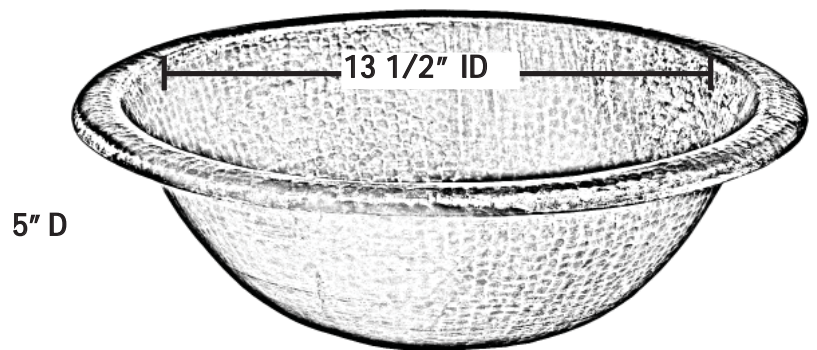

Round Black Copper BDC-1505RBC

SINK DETAILS

Round handcrafted solid copper in black copper finish.
Mounting Options: Under Mount or Drop-In

Your copper sink is handmade and therefore a work of art. Each sink is unique and can vary 1/4" in either direction. We highly recommend waiting to receive your sink before cutting your counter top.