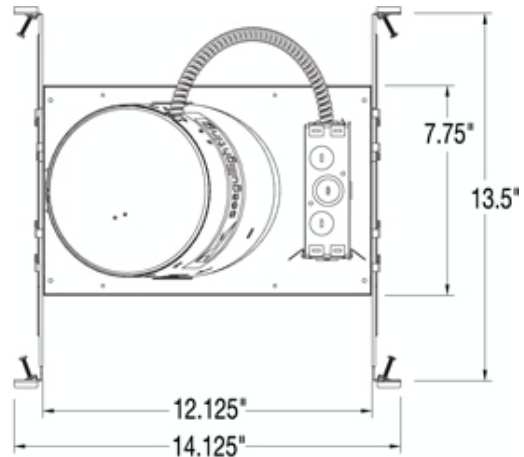

Job Name:

Job Type:

Comments:

Quantity:

1109: 6" New Construction IC Airtight Sloped Ceiling Recessed Housing

Specification Images:

Collection: Recessed Lighting

Single IC Sloped Recessed Light Housing, Adjustable to fit varied ceilings from 11 to 45 degree slopes. All housings are thermally protected and UL listed for damp location. This item accommodates up to 75w PAR 38 or 65w BR40 reflector lamp. Easy to install features include junction box with integral Romex connector, breakaway flange, integral captive nail, and adjustable socket plate.

75w PAR38 or 65w BR40

Bar Hanger Locking Screw: Tighten screw to lock bar hangers in place.

Bar Hanger: Break-away bar hangers easily extend and will not fall out of plaster flange, providing sturdy installation.

Housing Adjustment: Housing adjusts vertically for various ceiling thicknesses.

Junction Box with Integral Romex Connector: Junction box with integral romex connector, quick-push and lock connector and through circuit wiring with 4 in, 4 out #12 wire, saves installation time.

Safe- Thermally Protected/Listed for Damp Location: IC housing is approved for use in direct contact with insulation.

UPC #:785652110900

Dimensions:

Diameter:	6 3/8"
Length:	14 1/8"
Width:	13 1/2"
Height:	7 3/8"