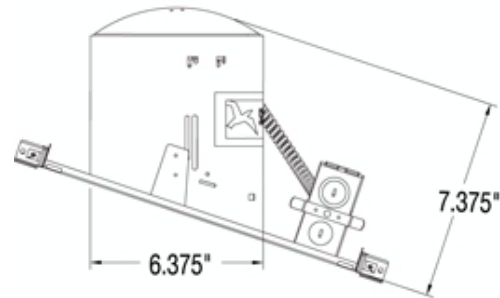

Job Name:

Job Type:

Comments:

Quantity:

1109: 6" New Construction IC Airtight Sloped Ceiling Recessed Housing

Specification Images:

Collection: Recessed Lighting

Single IC Sloped Recessed Light Housing, Adjustable to fit varied ceilings from 11 to 45 degree slopes. All housings are thermally protected and UL listed for damp location. This item accommodates up to 75w PAR 38 or 65w BR40 reflector lamp. Easy to install features include junction box with integral Romex connector, breakaway flange, integral captive nail, and adjustable socket plate.

75w PAR38 or 65w BR40

Bar Hanger Locking Screw: Tighten screw to lock bar hangers in place.

Bar Hanger: Break-away bar hangers easily extend and will not fall out of plaster flange, providing sturdy installation.

Housing Adjustment: Housing adjusts vertically for various ceiling thicknesses.

Junction Box with Integral Romex Connector: Junction box with integral romex connector, quick-push and lock connector and through circuit wiring with 4 in, 4 out #12 wire, saves installation time.

Safe- Thermally Protected/Listed for Damp Location: IC housing is approved for use in direct contact with insulation.

UPC #:785652110900

Dimensions:

Diameter:	6 3/8"
Length:	14 1/8"
Width:	13 1/2"
Height:	7 3/8"