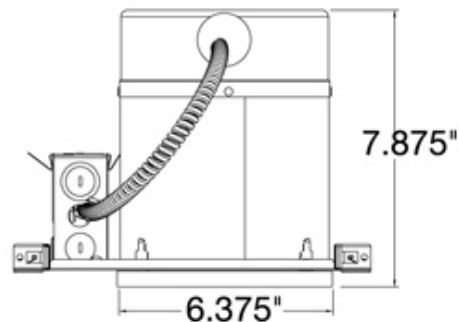

Tab to locate on bottom of joist

Meets airtight requirements for 2.0 CFM or less air leakage

Junction box with integral romex connector, quick push and lock connector and through circuit wiring with 4 in, 4 out #12 wire, saves installation time.

The hinged junction box door allows full access for wiring while remaining attached to the recess housing

Tighten screw to lock bar hangers in place

Integral captive nails included and positioned for fast, easy installation

#### Dimensions:

Diameter: 6 3/8"

Switch Type: N/A

Length: 13 1/2"

Mounting Proc.: Other

Width: 10 3/4"

Height: 7 7/8"

Weight: 2.2 lbs.