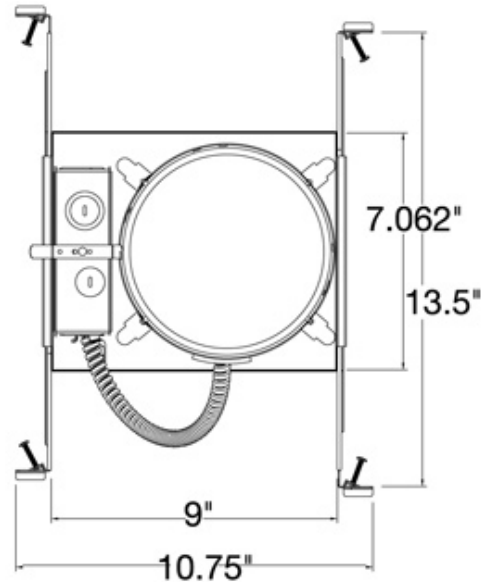

The hinged junction box door allows full access for wiring while remaining attached to the recess housing

Tighten screw to lock bar hangers in place

Integral captive nails included and positioned for fast, easy installation

#### Dimensions:

Diameter: 6 3/8"

Switch Type: N/A

Length: 13 1/2"

Mounting Proc.: Other

Width: 10 3/4"

Height: 7 7/8"

Weight: 2.2 lbs.