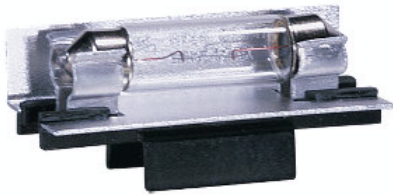

Job Name:		Item Number:	
Specifier Name:		Sales Agency:	
Specifier Contact:		Agency Contact:	
Fixture Type:		Comments:	
Quantity:		Approval:	

Lx Festoon Accent Task Lampholder

L: 2" W: 3/4" H: 13/16"

Description

For use with our highly specified LED and Xenon festoon lamps. Ambiance Lx Festoon Lampholders feature a high quality reflector and base for directing light the way you need it. This accent task socket has an L shape design that provides illumination for general applications that require crisp linear lighting including cabinets, coves and showcases. Snap your lampholder onto Lx track and cable with ease and space to your design criteria and lamp source. Lamp source, track and cable sold separately. Recommended Minimum Spacing: Two inches on center with xenon, four inches on center with LED.

Specifications

Item Number	9830-12
Finish	Black
Dimensions	L: 2" W: 3/4" H: 13/16"
Min. Spacing	2" on center
Safety Listing	cETL Listed for Damp Locations C-UL-US Listed for Damp Locations
Warranty	1-Year Warranty