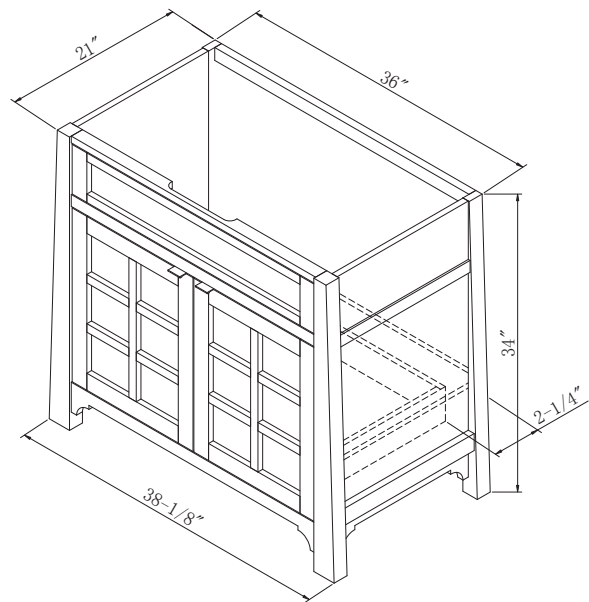

PD2439MR Mirror
PD3039MR Mirror

PD3021D Vanity

PD3621D Vanity

The Parkdale Collection from Sagehill Designs is a series of fine bath furnishings perfect for your life and times. This exciting new collection combines traditional American Shaker design themes with a casual contemporary aesthetic. Framed doors and drawers, tapering legs, and an overall simplified design allow these cabinet to be placed in a wide variety of bath environments.