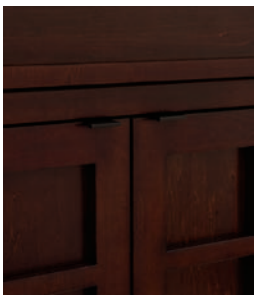

Solid wood drawers with full-extension slides.

Dramatic crown, beveled glass details.

Inset doors and drawers.

Doors feature a soft-close mechanism.

Adjustable levelers.

Beveled mirror glass and accessory shelf.

Ample interior storage space and drawer. Doors feature interchangeable glass or wood panel inserts.

PARKDALE

The Parkdale Vanity Collection draws its design from both the American Shaker style and a casual contemporary influence.

PD2439MR Mirror
PD3039MR Mirror

PD3021D Vanity

PD3621D Vanity

The Parkdale Collection from Sagehill Designs is a series of fine bath furnishings perfect for your life and times. This exciting new collection combines traditional American Shaker design themes with a casual contemporary aesthetic. Framed doors and drawers, tapering legs, and an overall simplified design allow these cabinet to be placed in a wide variety of bath environments.

The Parkdale Collection pieces are unique in that they are crafted from select hardwood solids and veneers. The cabinets and matching mirrors feature open fret doors and crown details, ample storage, adjustable levelers and shelves, a variety of widths, and fine furniture craftsmanship. Each piece is designed to provide the utmost in style, storage, and durability.