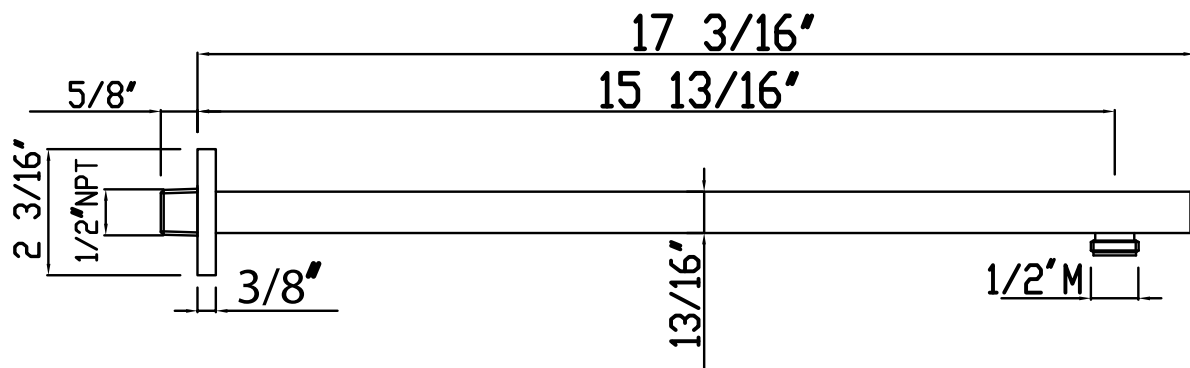

- Lever handle design
- Pressure balanced concealed bath or shower mixer trim
- Coverplate, dome, and handle made from solid brass
- Polished Nickel not available
- To complete package: order RMV-1 rough

- 15 13/16" reach
- 1/2" male inlet, 1/2" male outlet
- Brass construction
- Sliding escutcheon with locking set set-screw

COLORS/FINISHES

- Polished Chrome
- Polished Nickel
- Satin Nickel

WARRANTY

- 2 years on manufacturer defects

Single Function Square Rainfall Showerhead

ROHL Shower Collection

1070/8

FEATURES

- 7 9/16" faceplate
- All brass construction
- Elastomer nozzles for easy cleaning of mineral build-up
- Unique design
- 1/2" female inlet with swivel connection
- Flows at 2.5 GPM