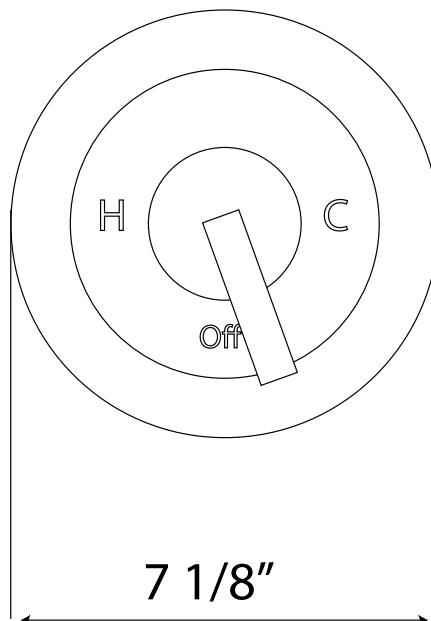

WARRANTY

- Limited Lifetime