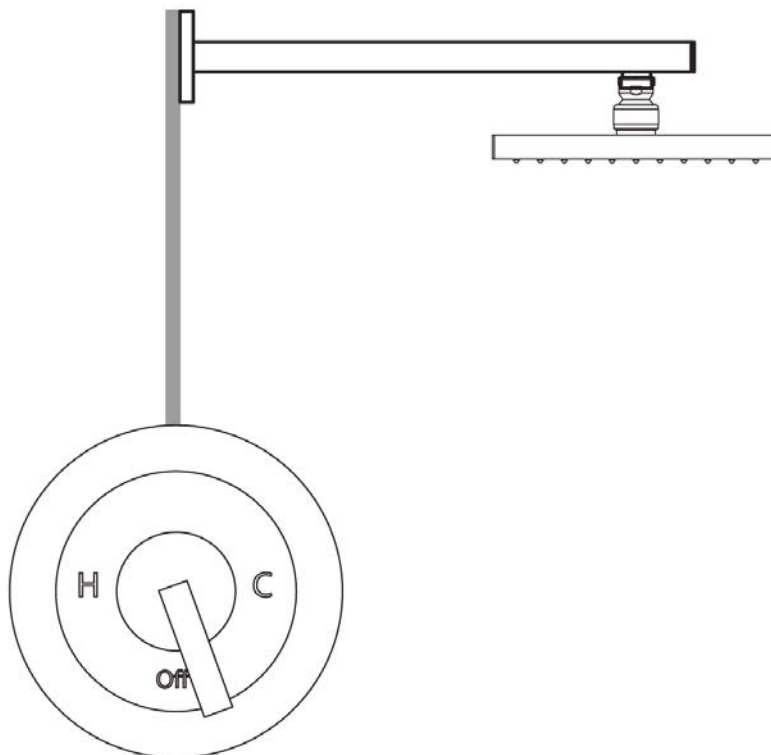

WARRANTY

- See individual component specs for warranty