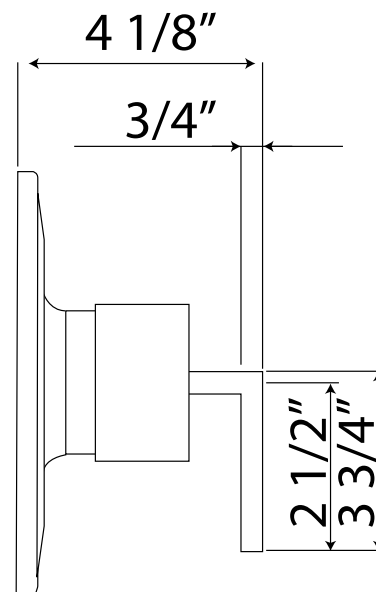

WARRANTY

- Limited Lifetime