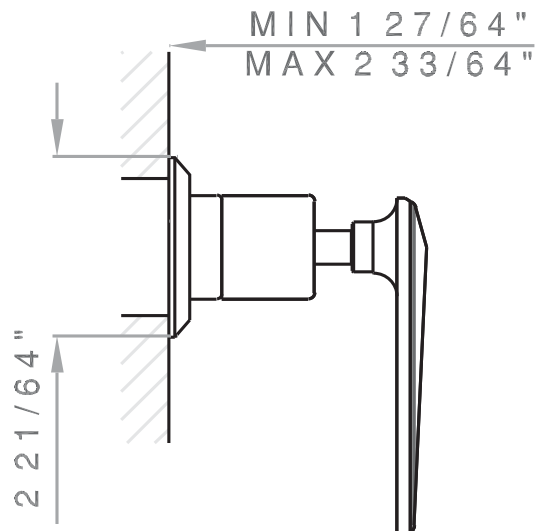

WARRANTY

- Limited Lifetime