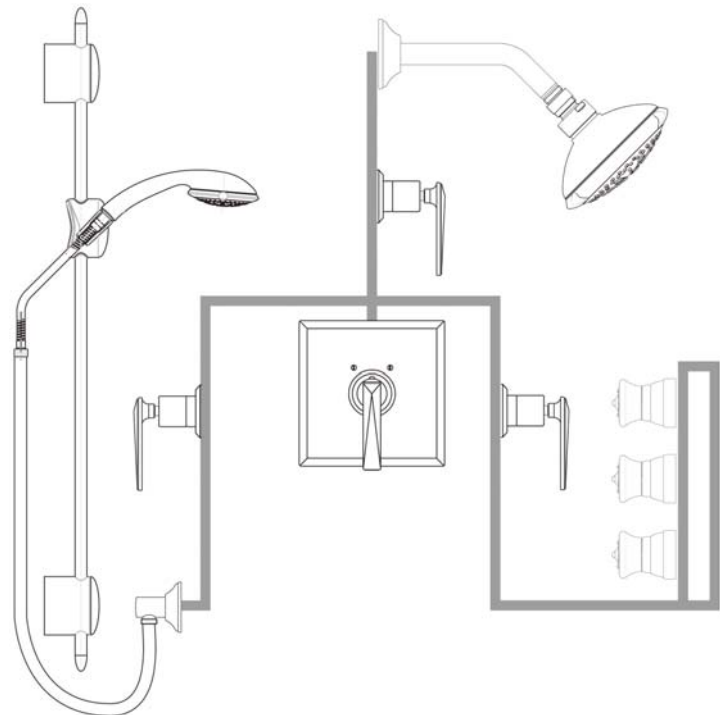

WARRANTY

- See individual component specs for warranty