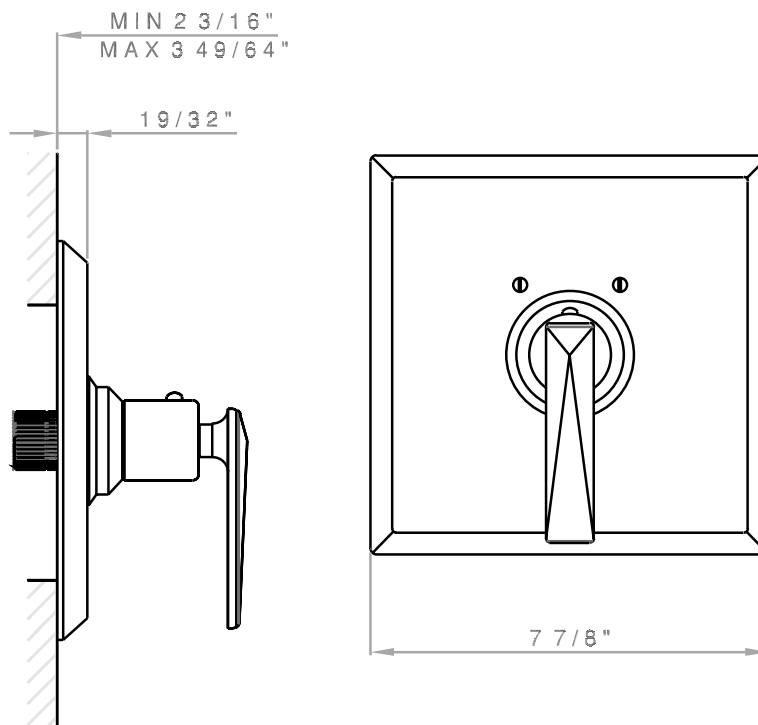

WARRANTY

- Limited Lifetime