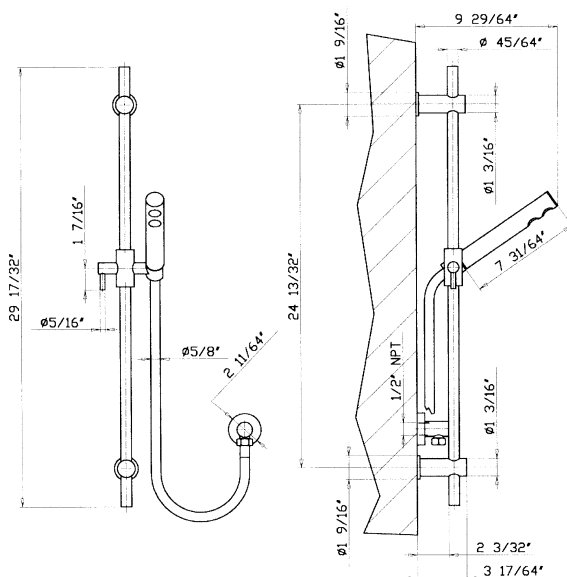

Sliderail with Handshower and Hose

Rohl Modern Collection

1600 (Complete Package)

1670/8 (Handshower Only)

1650 (Sliderail Only)

1690 (Wall Outlet Only)

FEATURES

- Sliderail made from brass
- 1 jet handshower with check valve and flow restrictor
- Brass double spiral flexible 58" hose
- Brass cylindric wall outlet for hose
- 29 1/2" length (Sliderail)
- 1/2" male outlet x 1/2" female NPT outlet (Wall Outlet)

FINISHES

- Polished Chrome
- Polished Nickel
- Satin Nickel

WARRANTY

- Two years on manufacturer defects

1600

1690