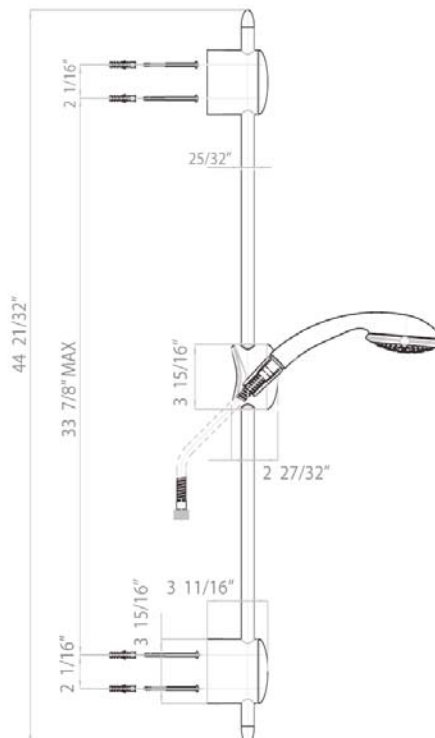

WARRANTY

- Two years on manufacturer defects*
- No Warranty on Tuscan Brass Finish (TCB)