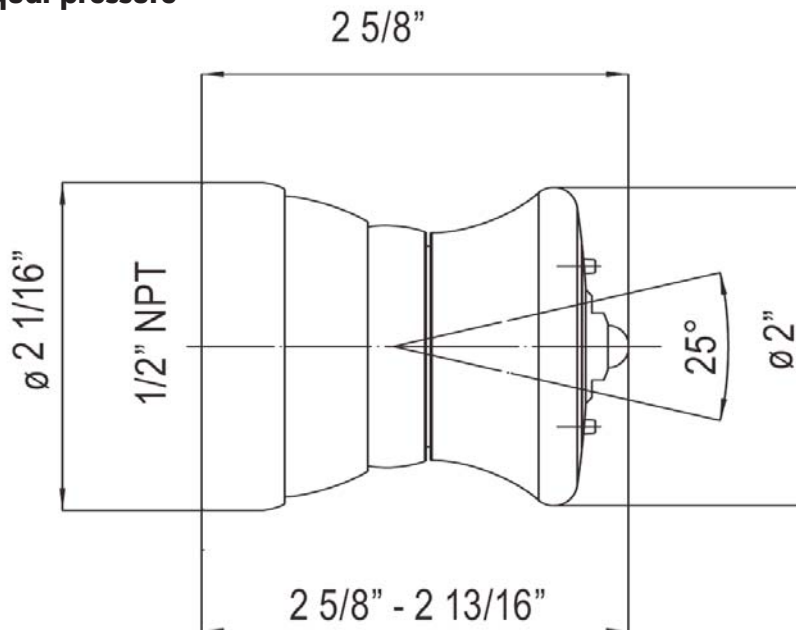

WARRANTY

- Two Years on Manufacturer Defects*
- No Warranty on Tuscan Brass Finish (TCB)