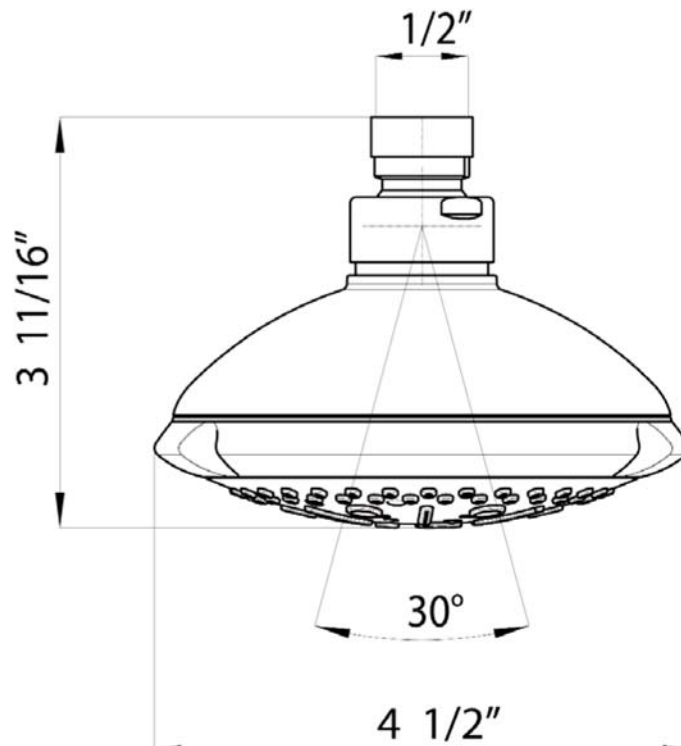

WARRANTY

- Two years on manufacturer defects
- No warranty on Tuscan Brass finish