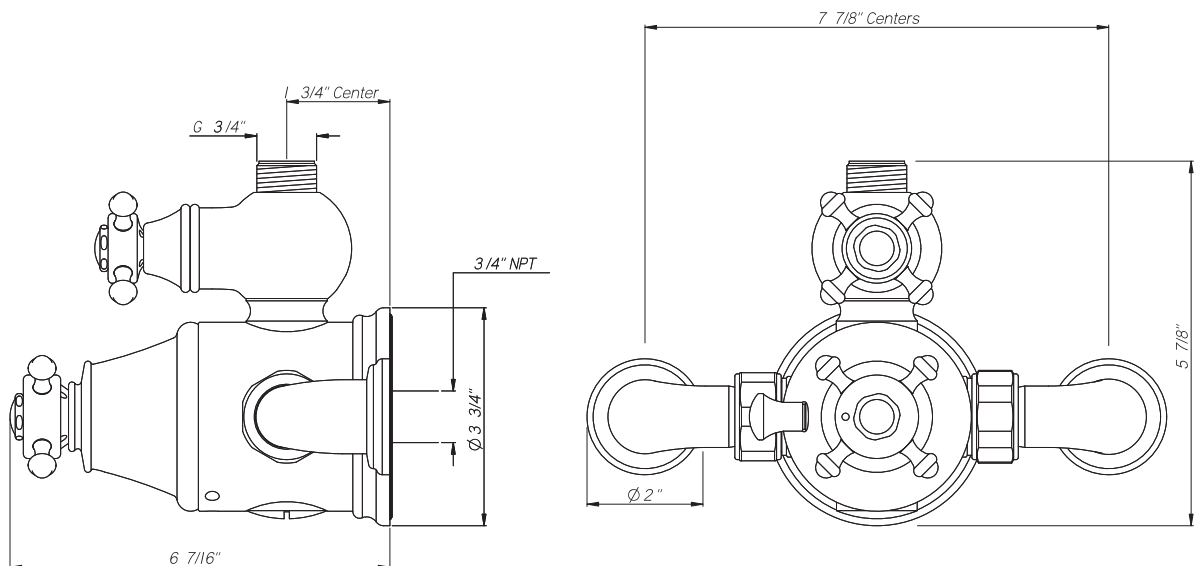

WARRANTY

- Limited Lifetime