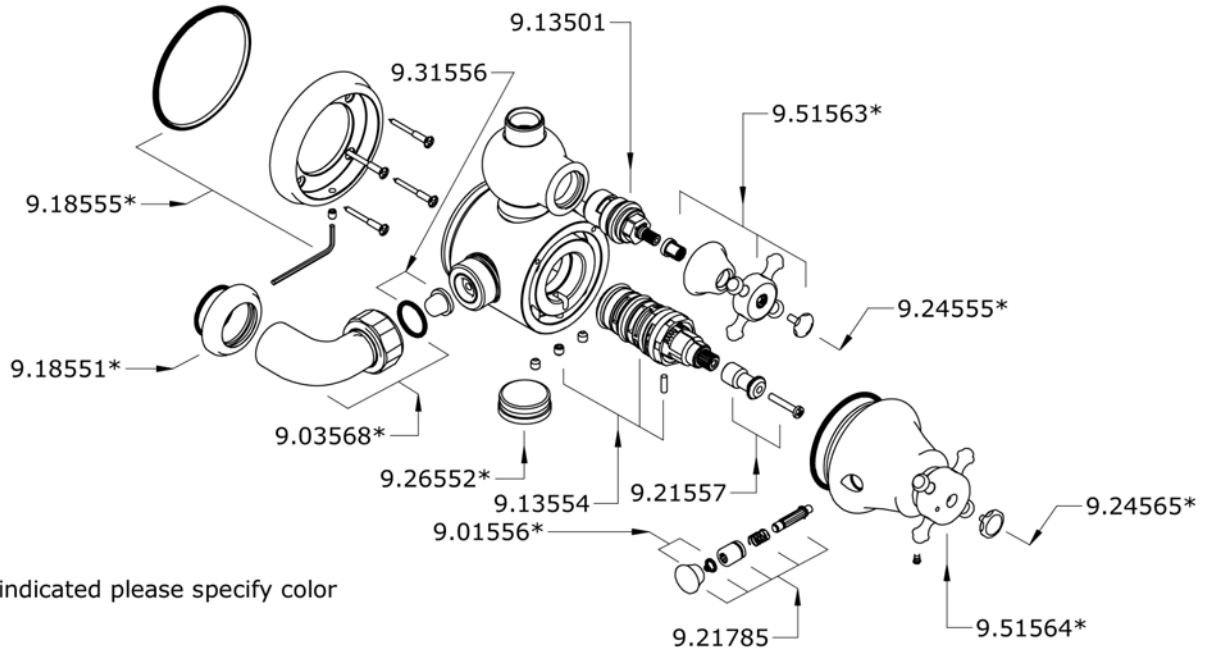

U.5752X Spare Parts

* Where indicated please specify color