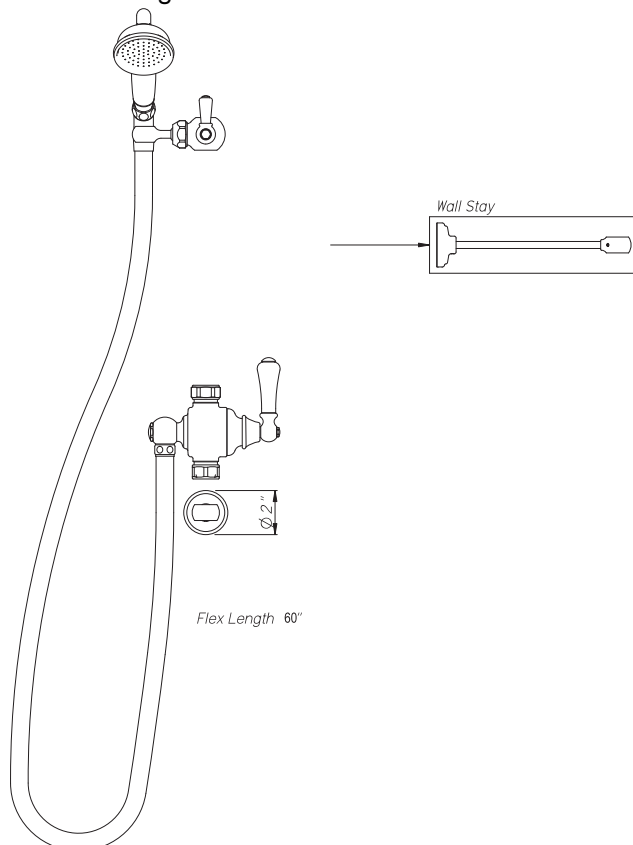

WARRANTY

- Limited Lifetime