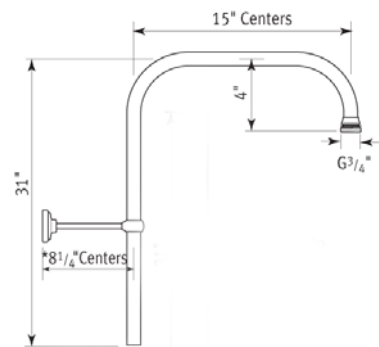

Rigid Riser Shower Outlets

ROHL Perrin & Rowe Bath

U.5381 (63" riser)

U.5391 (40" riser)

U.5393 (31" riser)

FEATURES

- For use with exposed therm mixers
- Direct connection to outlet of shower or tub/shower mixer
- Adjustable 8" stanchion
- Outlet 3/4" NPSM
- May be cut to length required

COLORS/FINISHES

- Polished Chrome
- Polished Nickel
- Satin Nickel
- Inca Brass
- English Bronze

WARRANTY

- Limited Lifetime

U.5381

U.5391

U.5393