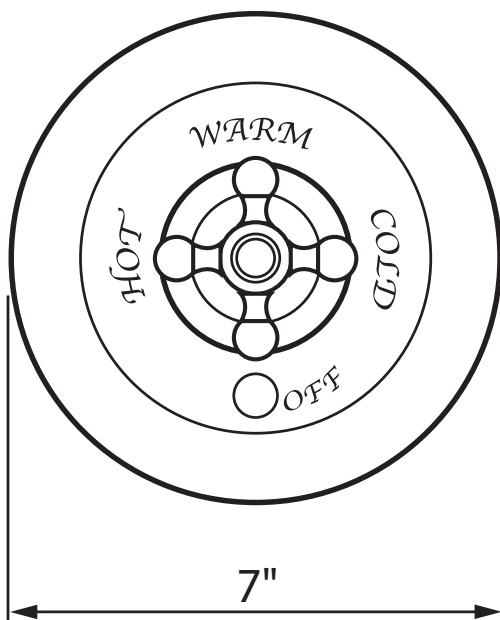

Trim for Pressure Balance Concealed Bath and Shower Mixer With Diverter

ROHL Cissal Bath

AC200X - (Cross Handle)

AC200L - (Ornate Metal Lever)

AC200LM - (Classic Metal Lever)

AC200LP - (White Resin Lever)

FEATURES

- Pressure balance concealed bath and shower mixer trim
- Bath to shower diverter
- Coverplate, dome, diverter knob, and handle made from solid brass
- **Must order RMV-2 rough to complete**

FINISHES

- Polished Chrome
- Polished Nickel
- Satin Nickel
- Tuscan Brass
- Inca Brass

WARRANTY

- Limited Lifetime
- No Warranty on Tuscan Brass Finish (TCB)

AC200X

4 1/2"