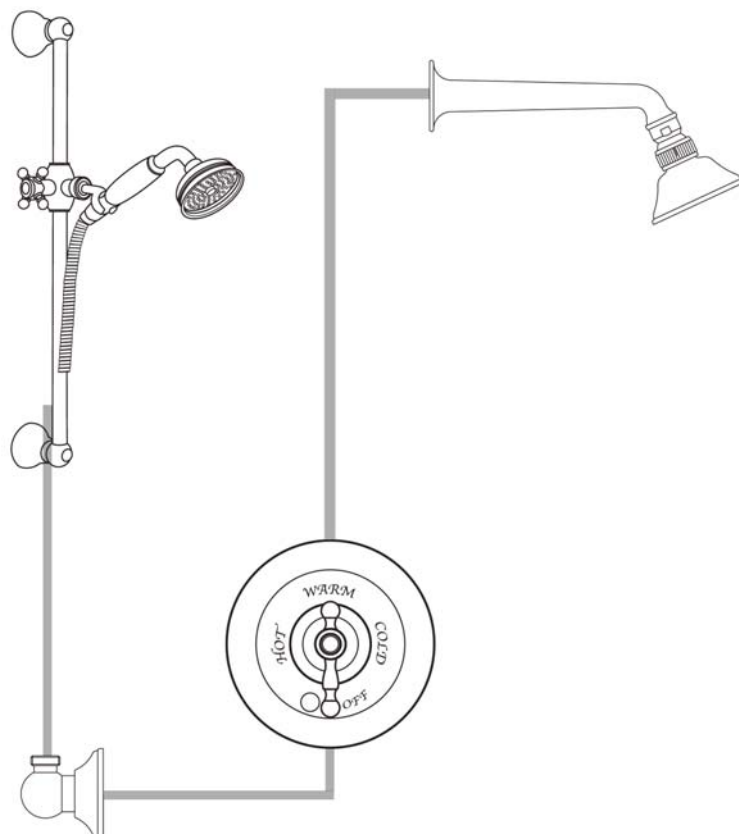

## Cisal Shower Package

ROHL Cisal Bath

**ACKIT28L** (Ornate Metal Lever)

**ACKIT28LM** (Classic Metal Lever)

**ACKIT28X** (Cross Handle)

**ACKIT28LP** (White Resin Lever)

### FEATURES

- Shower package components:
  - AC200 – Pressure Balance Trim
  - C5504 – Shower Arm/Showerhead
  - 1300 – Handshower Set
- **To complete package, rough valve must be ordered separately:**
  - **RMV-2 – Pressure Balance Rough**

## Trim for Pressure Balance Concealed Bath and Shower Mixer With Diverter

ROHL Cissal Bath

**AC200X** - (Cross Handle)

**AC200L** - (Ornate Metal Lever)

**AC200LM** - (Classic Metal Lever)

**AC200LP** - (White Resin Lever)

### FEATURES

- Pressure balance concealed bath and shower mixer trim
- Bath to shower diverter
- Coverplate, dome, diverter knob, and handle made from solid brass
- **Must order RMV-2 rough to complete**