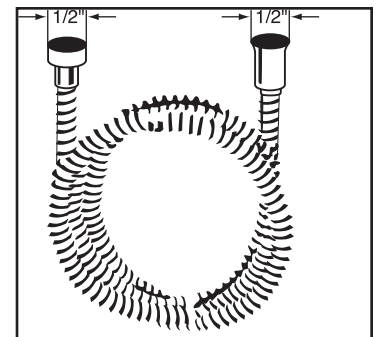

ROHL

Authentic Luxury for Kitchen and Bath®

www.rohlhome.com

Single-Function Handshower/Hose/Bar/Outlet

ROHL Shower Collection

1300 (Resin Handle)

1301 (Metal Handle)

FEATURES

- Complete Country Package including:
  - 1200 or 1201: Shower bar
  - 1100/8: Handshower (resin handle)
  - 1101/8: Handshower (metal handle)
  - 16295: 59" Hose
  - 1295: Wall outlet

COLORS/FINISHES

- Polished Chrome
- Polished Nickel
- Satin Nickel
- Tuscan Brass
- Inca Brass
- Old Iron*

*Old Iron finish only available for 1301

WARRANTY

- Two Years on Manufacturer Defects*

*No Warranty on Tuscan Brass Finish

**1100/8,
1101/8**

16295

1295