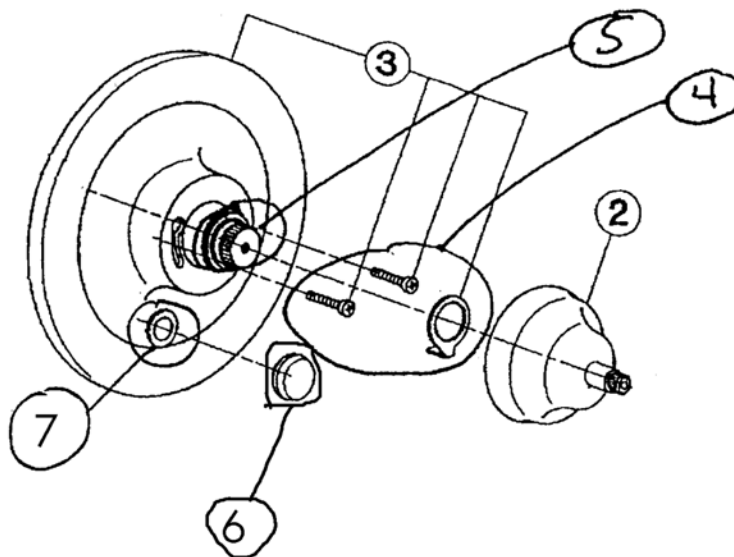

## AC200 Spare Parts

MOUNTING SCREWS+CAM+DIVERTER ASSEMBLY  
2303-1210 MOUNTING SCREWS

THERE ARE 2 PLASTIC PARTS  
FOR THE TRIM AND ROUGH:  
DRIVER 3103-1232  
ATTACHED TO THE STEM ON THE ROUGH  
INTERMEDIATE HANDLE ASSEMBLY 2303-0347  
ASSEMBLED ON THE OUTSIDE OF THE TRIM PLATE