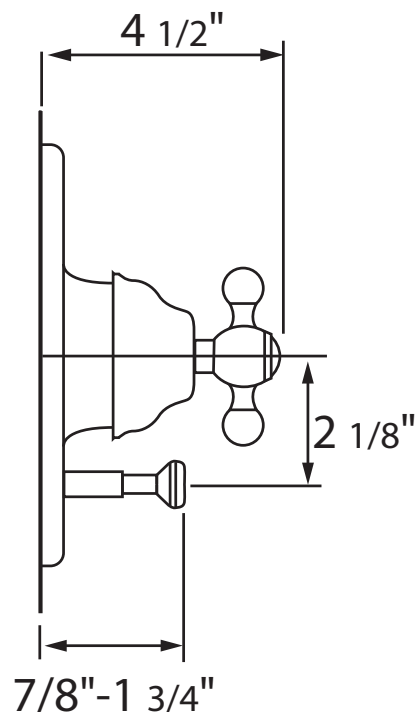

Trim for Pressure Balance Concealed Bath and Shower Mixer With Diverter

ROHL Cissal Bath

AC200X - (Cross Handle)

AC200L - (Ornate Metal Lever)

AC200LM - (Classic Metal Lever)

AC200LP - (White Resin Lever)

FEATURES

- Pressure balance concealed bath and shower mixer trim
- Bath to shower diverter
- Coverplate, dome, diverter knob, and handle made from solid brass
- **Must order RMV-2 rough to complete**

FINISHES

- Polished Chrome
- Polished Nickel
- Satin Nickel
- Tuscan Brass
- Inca Brass

WARRANTY

- Limited Lifetime
- No Warranty on Tuscan Brass Finish (TCB)

AC200X

4 1/2"