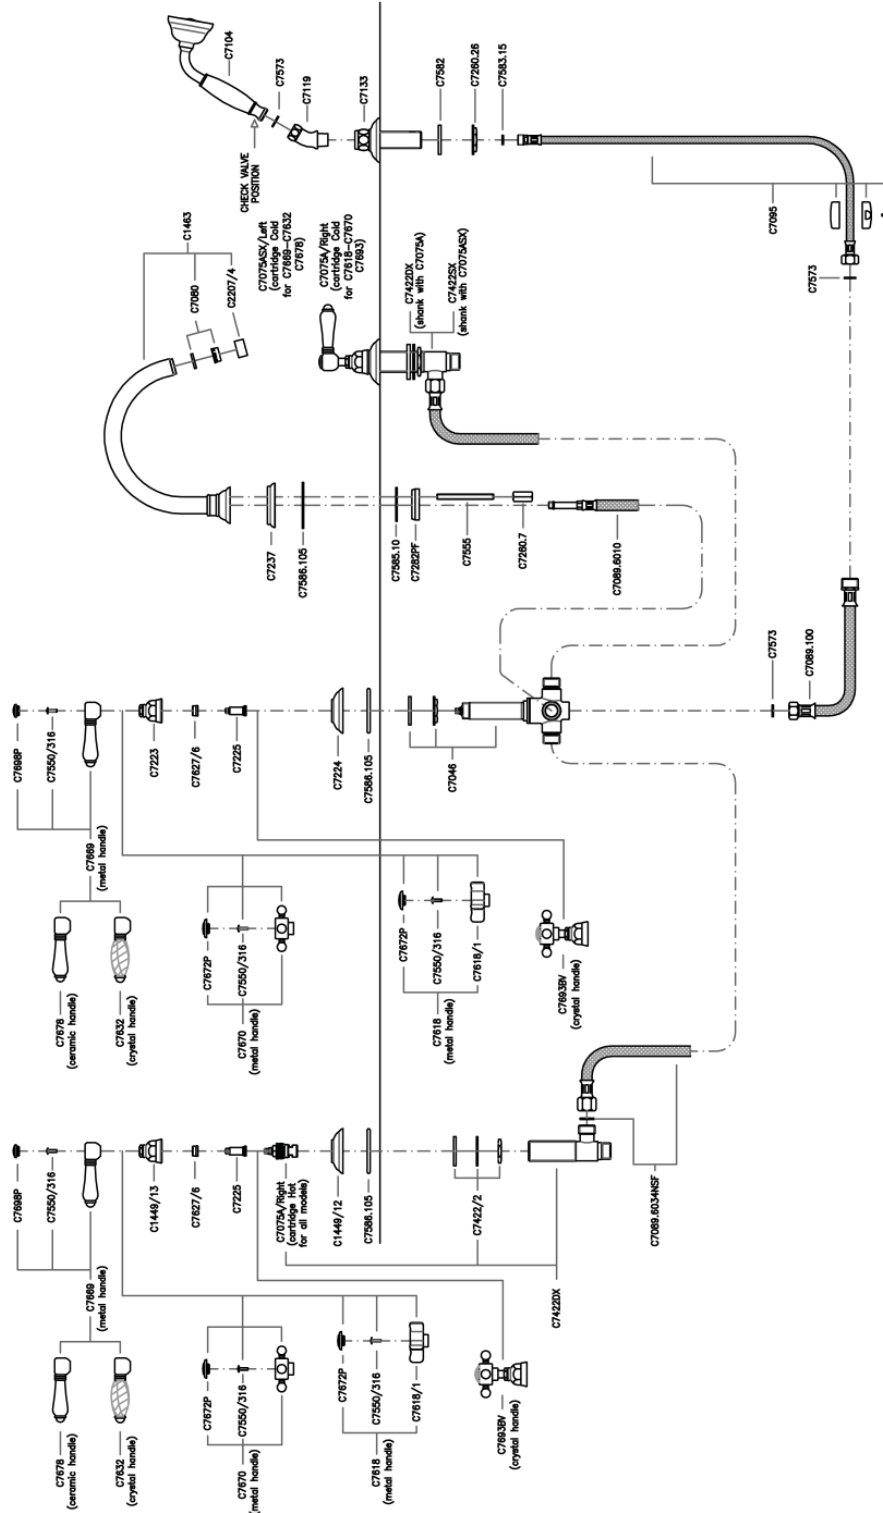

ROHL

Authentic Luxury for Kitchen and Bath®

www.rohlhome.com

VOCCA 5-HOLE DECK MOUNT HI-ARC SPOUT TUB FILLER

ROHL Country Bath Collection

- A1463LM** (Metal Levers)
- A1463XM** (Cross Handles)
- A1463LP** (Porcelain Levers)
- A1463XC** (Swarovski® Crystal Cross Handles)
- A1463LC** (Swarovski® Crystal Levers)

FEATURES

- Fixed spout
- 1/4-turn ceramic valves
- 5 x 1 3/8" cutouts
- 8 33/64" spout reach
- 8 7/64" spout height
- Single-function handshower
- 6 1/2' hose
- Matching lav set A1407LM/LP/XM/LC/XC
- 10-13 GPM at 45 PSI
- 1/2" NPT connectors
- Solid brass

COLORS/FINISHES

- Polished Chrome
- Polished Nickel
- Satin Nickel
- Tuscan Brass
- Inca Brass

WARRANTY

- Limited Lifetime*
- *No warranty on Tuscan Brass finish

A1463 SPARE PARTS

Consult your local ROHL showroom for additional information and specifications. For complete warranty details and a list of showrooms, go to www.rohlhome.com.