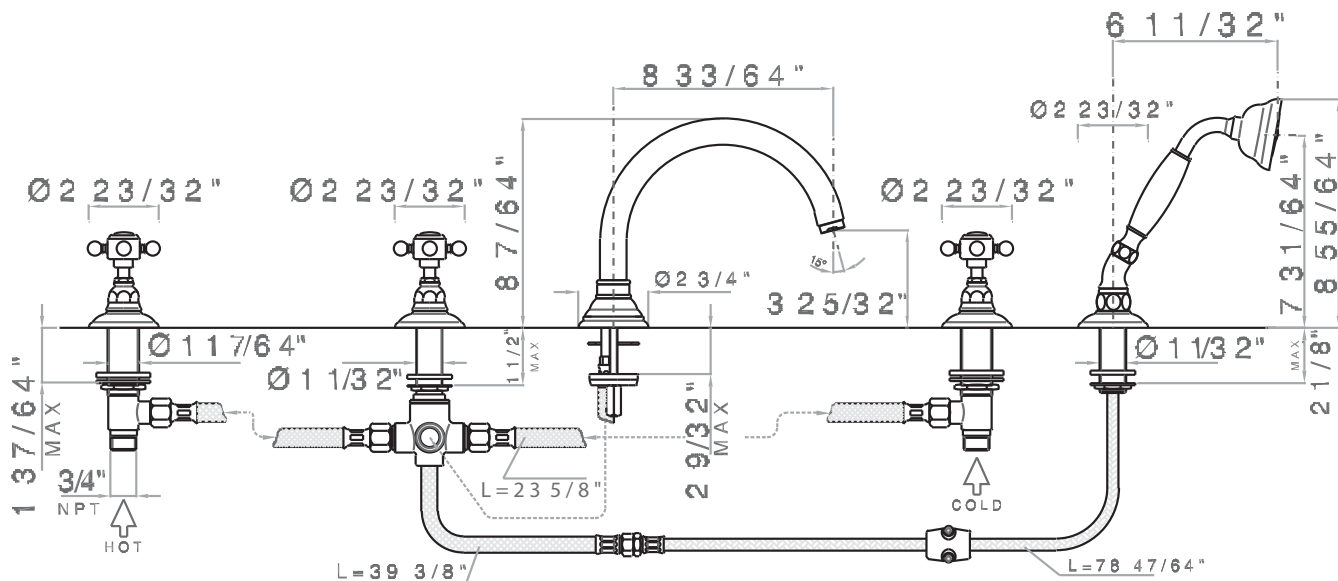

WARRANTY

- Limited Lifetime*
- *No warranty on Tuscan Brass finish