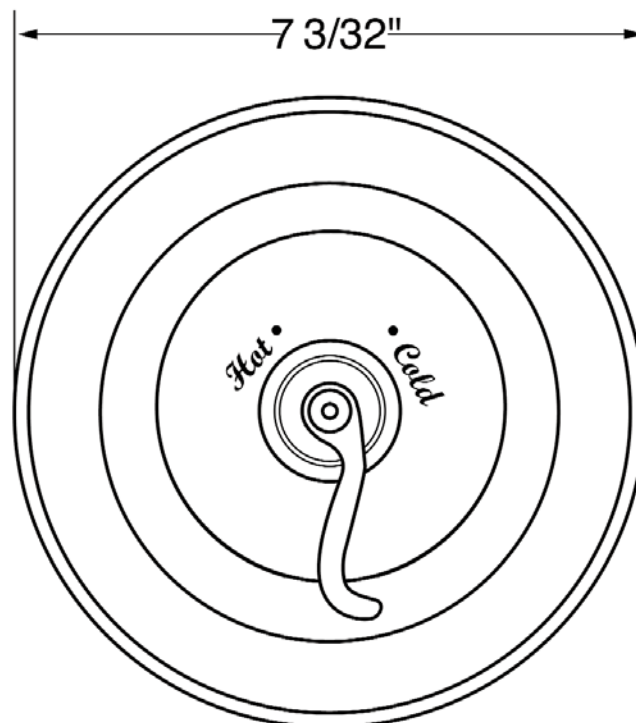

WARRANTY

- Limited Lifetime*
- No Warranty on Tuscan Brass Finish