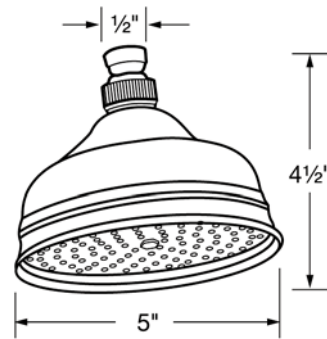

ROHL

Authentic Luxury for Kitchen and Bath™

www.rohlhome.com

Shower Rose

Rohl Shower Collection

1005/8 (4" Shower Rose)

1015/8 (5" Shower Rose)

1025/8 (6" Shower Rose)

1035/8 (8" Shower Rose)

FEATURES

- Single function rain showerhead
- 1/2" female supply connection
- Removable faceplate
- Flows at 2.5 GPM
- Includes swivel

COLORS/FINISHES

- Polished Chrome
- Polished Nickel
- Satin Nickel
- Tuscan Brass
- Inca Brass

WARRANTY

- Two Years on Manufacturer Defects*

* No Warranty on Tuscan Brass Finish (TCB)

1015/8

Consult your local ROHL showroom for additional information and specifications. For complete warranty details and a list of showrooms, go to www.rohlhome.com.