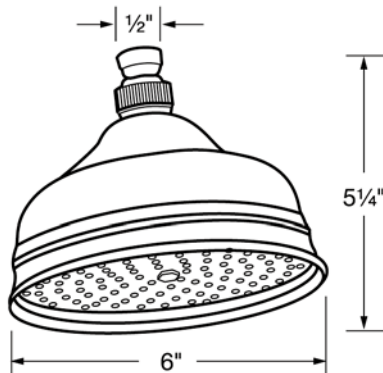

ROHL

Authentic Luxury for Kitchen and Bath™

www.rohlhome.com

Shower Rose

Rohl Shower Collection

1005/8 (4" Shower Rose)

1015/8 (5" Shower Rose)

1025/8 (6" Shower Rose)

1035/8 (8" Shower Rose)

FEATURES

- Single function rain showerhead
- 1/2" female supply connection
- Removable faceplate
- Flows at 2.5 GPM
- Includes swivel

COLORS/FINISHES

- Polished Chrome
- Polished Nickel
- Satin Nickel
- Tuscan Brass
- Inca Brass

WARRANTY

- Two Years on Manufacturer Defects*

* No Warranty on Tuscan Brass Finish (TCB)

1025/8

Consult your local ROHL showroom for additional information and specifications. For complete warranty details and a list of showrooms, go to www.rohlhome.com.