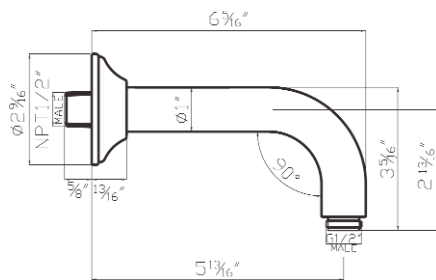

WARRANTY

- 2 Years on manufacturers defects*
- No Warranty on Tuscan Brass Finish (TCB)

1455/6