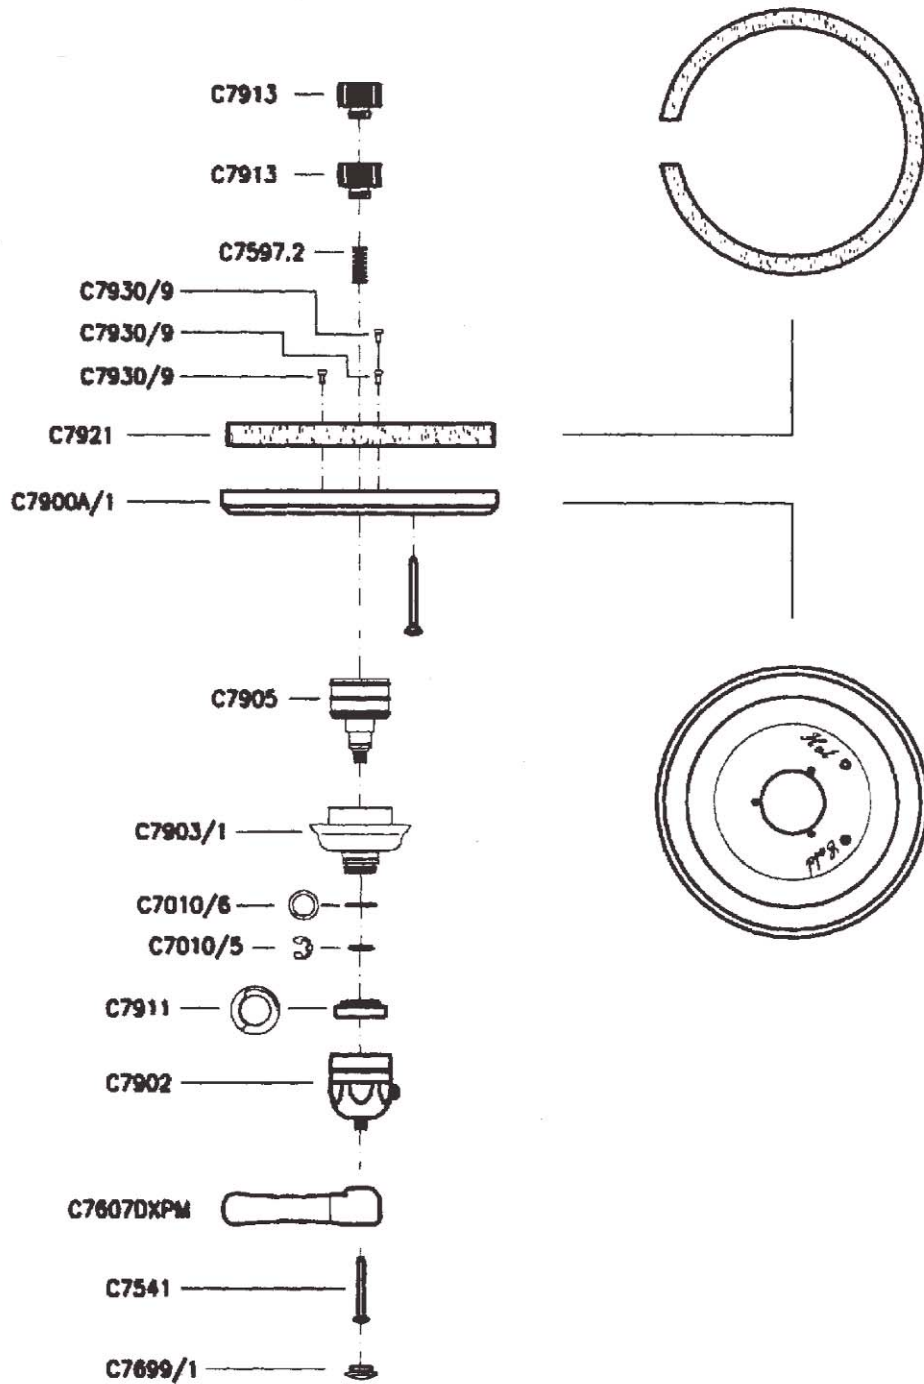

A4714 Spare Parts