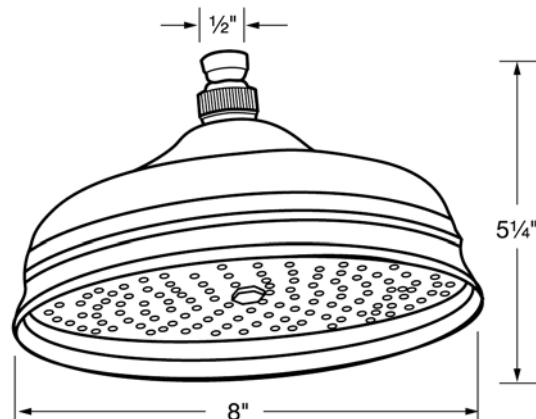

1035/8

Consult your local ROHL showroom for additional information and specifications. For complete warranty details and a list of showrooms, go to www.rohlhome.com.