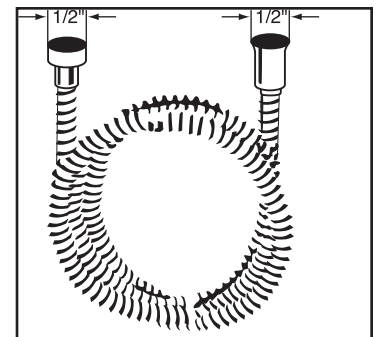

- Complete Country Package including:
 - 1200 or 1201: Shower bar
 - 1100/8: Handshower (resin handle)
 - 1101/8: Handshower (metal handle)
 - 16295: 59" Hose
 - 1295: Wall outlet

COLORS/FINISHES

- Polished Chrome
- Polished Nickel
- Satin Nickel
- Tuscan Brass
- Inca Brass
- Old Iron*

*Old Iron finish only available for 1301

WARRANTY

- Two Years on Manufacturer Defects*

*No Warranty on Tuscan Brass Finish

**1100/8,
1101/8**

16295

1295

Alessandria Trim Only for 3/4" Volume Control Wall Valve with Lever

ROHL Country Bath Collection

A4712LM(Finish)TO

FEATURES

- French metal lever
- Escutcheon, dome, and handle only to A4911BO 3/4" volume control valve
- All components made of brass
- 1 1/2" extension kit available order C4912
- **Must order A4911BO rough to complete**