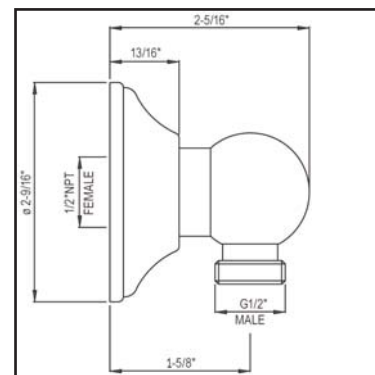

ROHL

Authentic Luxury for Kitchen and Bath®

www.rohlhome.com

Single-Function Handshower/Hose/Bar/Outlet

ROHL Shower Collection

1300 (Resin Handle)

1301 (Metal Handle)

FEATURES

- Complete Country Package including:
  - 1200 or 1201: Shower bar
  - 1100/8: Handshower (resin handle)
  - 1101/8: Handshower (metal handle)
  - 16295: 59" Hose
  - 1295: Wall outlet

COLORS/FINISHES

- Polished Chrome
- Polished Nickel
- Satin Nickel
- Tuscan Brass
- Inca Brass
- Old Iron*

*Old Iron finish only available for 1301

WARRANTY

- Two Years on Manufacturer Defects*

*No Warranty on Tuscan Brass Finish

**1100/8,
1101/8**

16295

1295