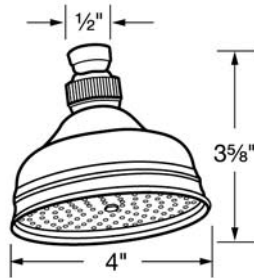

ROHL

Authentic Luxury for Kitchen and Bath™

www.rohlhome.com

Shower Rose

Rohl Shower Collection

1005/8 (4" Shower Rose)

1015/8 (5" Shower Rose)

1025/8 (6" Shower Rose)

1035/8 (8" Shower Rose)

FEATURES

- Single function rain showerhead
- 1/2" female supply connection
- Removable faceplate
- Flows at 2.5 GPM
- Includes swivel

COLORS/FINISHES

- Polished Chrome
- Polished Nickel
- Satin Nickel
- Tuscan Brass
- Inca Brass

WARRANTY

- Two Years on Manufacturer Defects*

* No Warranty on Tuscan Brass Finish (TCB)

1005/8

Consult your local ROHL showroom for additional information and specifications. For complete warranty details and a list of showrooms, go to www.rohlhome.com.