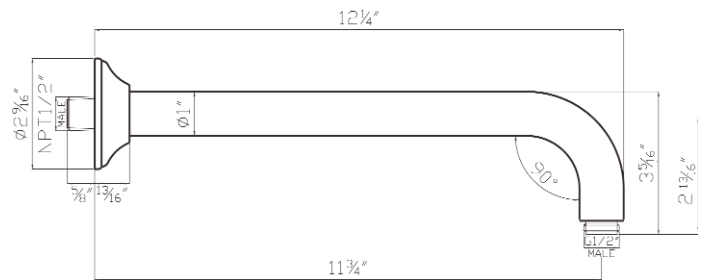

Wall Mounted Shower Arm

Rohl Shower Collection

1455/6 (6" Shower Arm)

1455/12 (12" Shower Arm)

1455/20 (20" Shower Arm)

FEATURES

- 1/2" male inlet, 1/2" male outlet
- Brass construction
- Sliding escutcheon
- Modern style escutcheon available, order ROGSCO14

COLORS/FINISHES

- Polished Chrome
- Polished Nickel
- Satin Nickel
- Tuscan Brass
- Inca Brass
- Old Iron*

*Old Iron finish not available for 1455/6

WARRANTY

- 2 Years on manufacturers defects*
- No Warranty on Tuscan Brass Finish (TCB)

1455/12