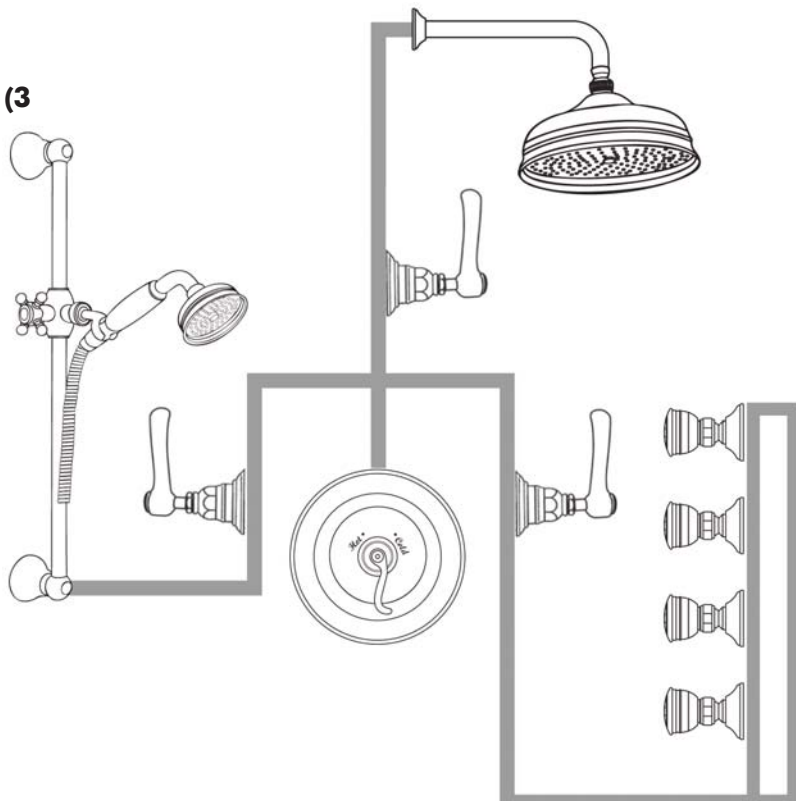

WARRANTY

- See individual component specs for warranty