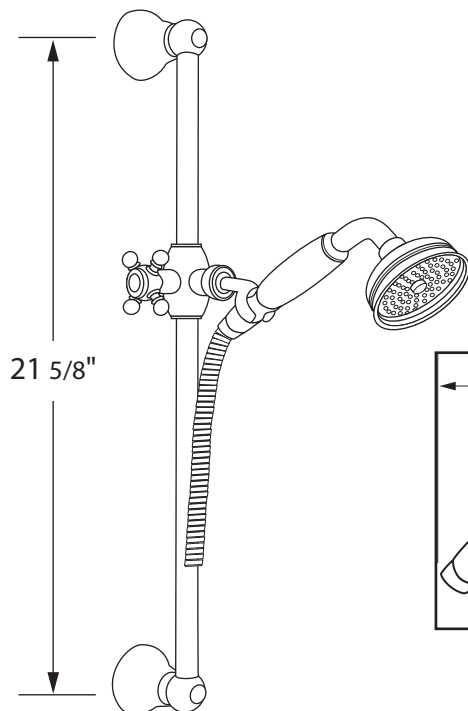

**1100/8,
1101/8**