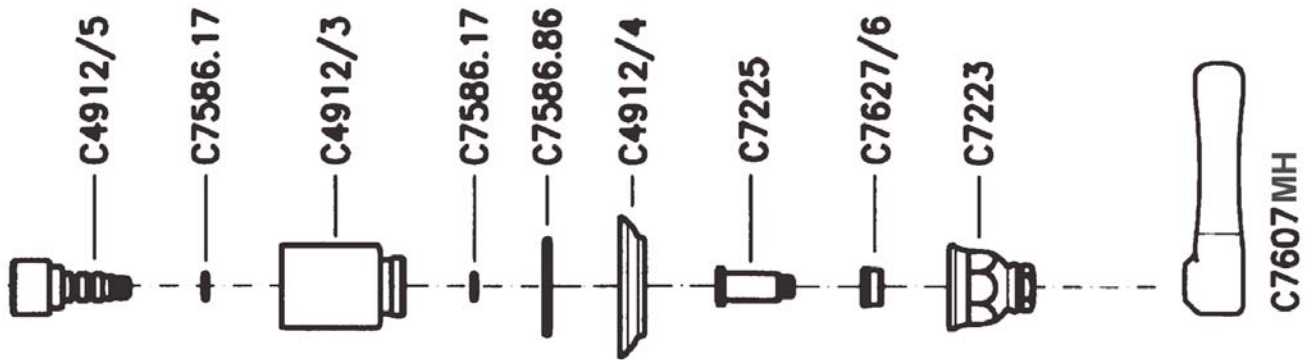

A4712 Spare Parts