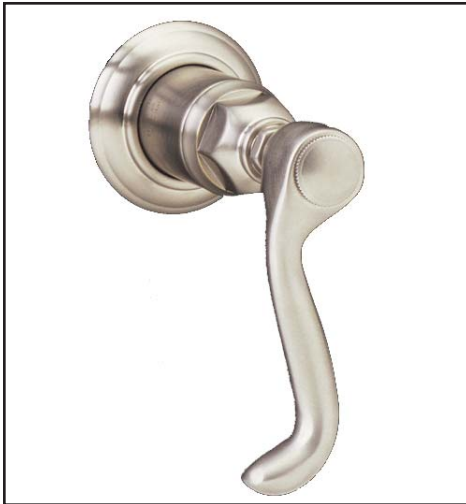

- Single function rain showerhead
- 1/2" female supply connection
- Removable faceplate
- Flows at 2.5 GPM
- Includes swivel

COLORS/FINISHES

- Polished Chrome
- Polished Nickel
- Satin Nickel
- Tuscan Brass
- Inca Brass

- Complete Country Package including:
 - 1200 or 1201: Shower bar
 - 1100/8: Handshower (resin handle)
 - 1101/8: Handshower (metal handle)
 - 16295: 59" Hose
 - 1295: Wall outlet

COLORS/FINISHES

- Polished Chrome
- Polished Nickel
- Satin Nickel
- Tuscan Brass
- Inca Brass
- Old Iron*

*Old Iron finish only available for 1301

WARRANTY

- Two Years on Manufacturer Defects*

*No Warranty on Tuscan Brass Finish

**1100/8,
1101/8**

16295

1295

Alessandria Trim Only for 3/4" Volume Control Wall Valve with Lever

ROHL Country Bath Collection

A4712LM(Finish)TO

FEATURES

- French metal lever
- Escutcheon, dome, and handle only to A4911BO 3/4" volume control valve
- All components made of brass
- 1 1/2" extension kit available order C4912
- **Must order A4911BO rough to complete**