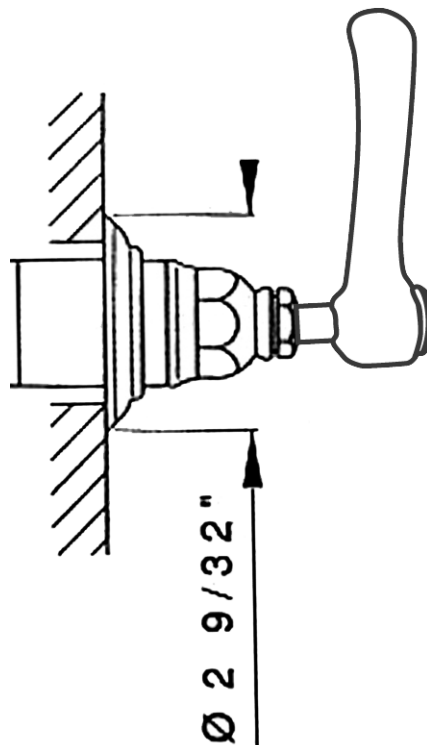

WARRANTY

- Limited Lifetime*
- No Warranty on Tuscan Brass Finish (TCB)