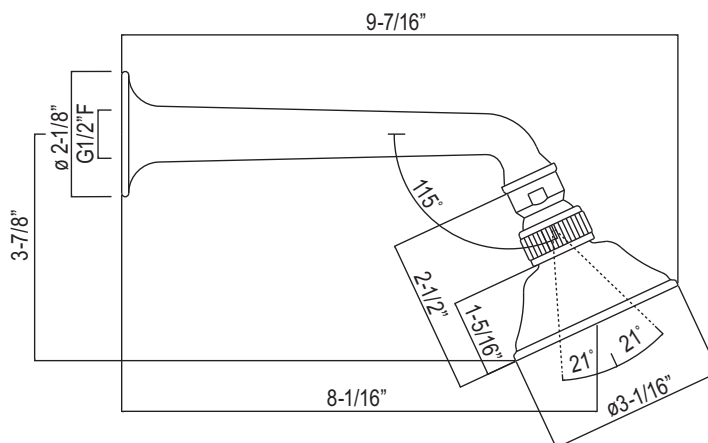

WARRANTY

- Two Years on Manufacturer Defects*

* No Warranty on Tuscan Brass Finish (TCB)