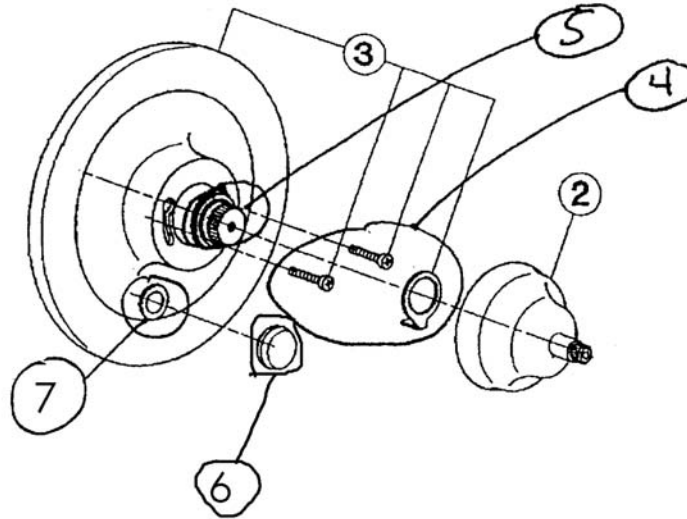

## A2400 Spare Parts

MOUNTING SCREWS+CAM+DIVERTER ASSEMBLY  
2303-1210 MOUNTING SCREWS

THERE ARE 2 PLASTIC PARTS  
FOR THE TRIM AND ROUGH:  
DRIVER 3103-1232  
ATTACHED TO THE STEM ON THE ROUGH  
INTERMEDIATE HANDLE ASSEMBLY 2303-0347  
ASSEMBLED ON THE OUTSIDE OF THE TRIM PLATE