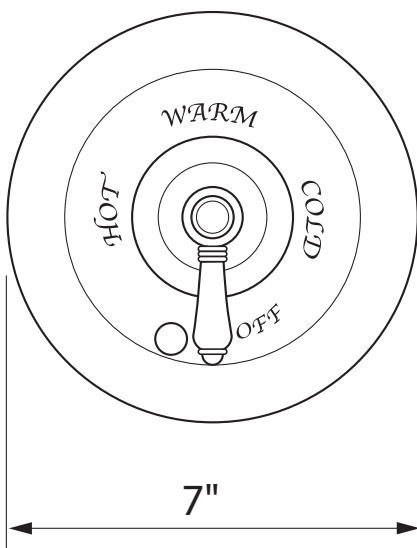

A2400LM & A2400LP