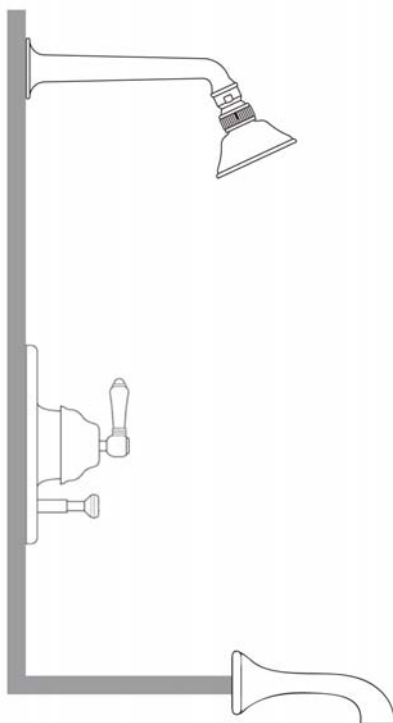

WARRANTY

- See individual component specs for warranty

*Old Iron finish only available for AKIT30LM and AKIT30XM