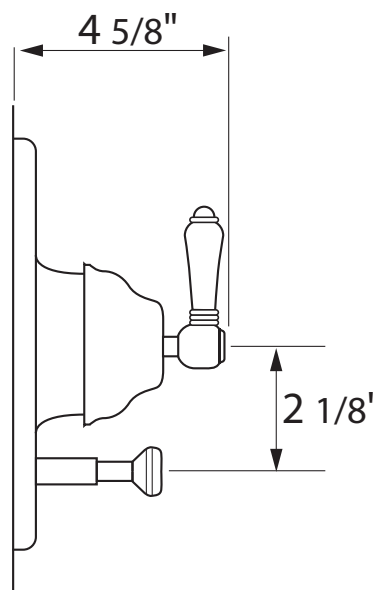

A2400LM & A2400LP