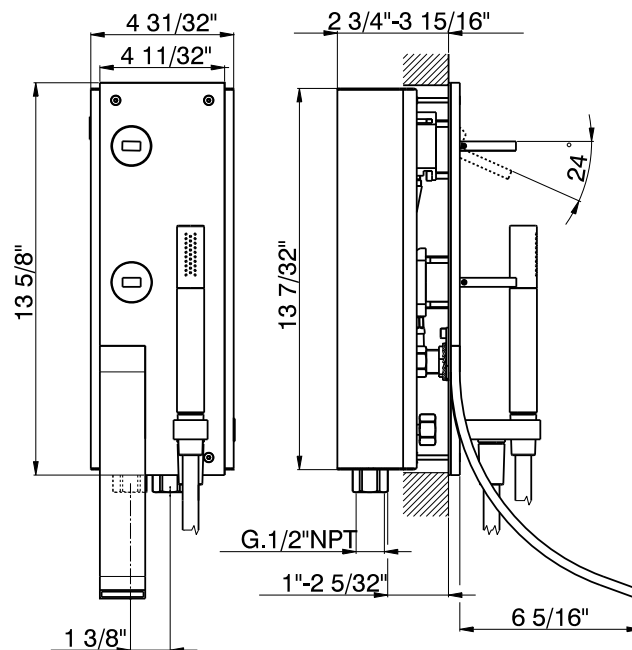

WAVE Wall Mounted Single Lever Bath Concealed Mixer

ROHL Modern Bath

WA110L

FEATURES

- Metal lever handles only
- Single lever controls
- Ceramic disc valves
- Up to 4.6 GPM spout flow rate
- Polished Nickel not available
- Width 4 3/8", Height 13 5/8"
- Spout reach 6 3/8"
- 1/2" NPSM Connections

COLORS/FINISHES

- Polished Chrome
- Satin Nickel

WARRANTY

- Limited Lifetime

WA110L Spare Parts

#	DESCRIPTION	PART #
1	Screw M.4x45	ZZ944920
2	Bath spout	ZZ944960
3	Flex PVC 150 cm Ø14 1/2"x1/2"	ZZ933040
4	Minimal handshower	DS014090
5	Lever "WA"	ZZ944870
5-1	Screw-stainless steel M.4x4	ZZ933280
6	Lever for automatic diverter	ZZ944980
6-1	Screw-stainless steel M.4x4	ZZ933280
7	Nut for mixing valve	ZZ944880
8	Mixing valve	ZZ931970
9	Gasket rubber 18,5x11x2	ZZ927140
10	Gasket for plate	ZZ944970
11	Flex 350 G.3/8"F x G.1/2"F	ZZ944930
12	Flex 1/2"F 90° 1/2"F 90°	ZZ945030
13	Shower holder	ZZ945010
13-1	Screw-stainless steel M.6x6	ZZ933370
14	Flex M.11x1 3/8" L.365	ZZ928420