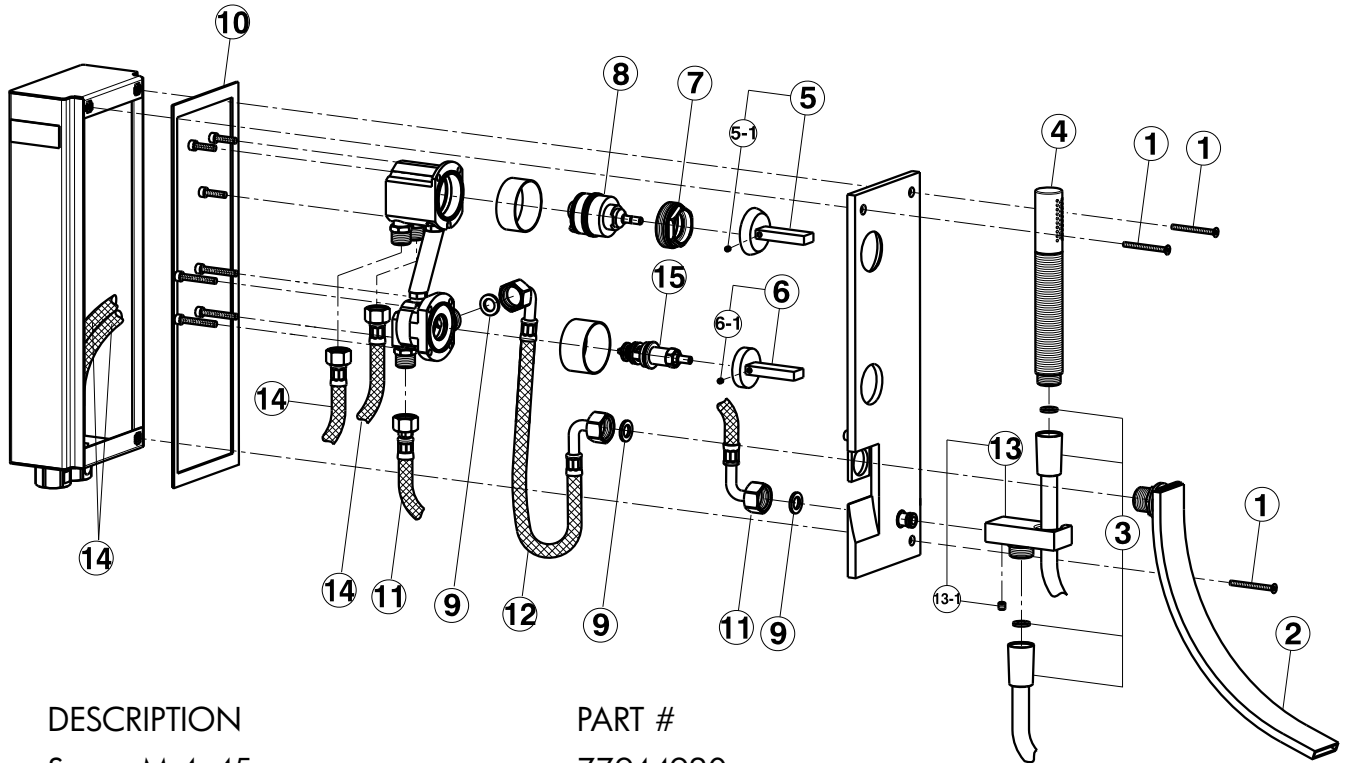

WAVE Wall Mounted Single Lever Bath Concealed Mixer

ROHL Modern Bath

WA110L

FEATURES

- Metal lever handles only
- Single lever controls
- Ceramic disc valves
- Up to 4.6 GPM spout flow rate
- Polished Nickel not available
- Width 4 3/8", Height 13 5/8"
- Spout reach 6 3/8"
- 1/2" NPSM Connections

COLORS/FINISHES

- Polished Chrome
- Satin Nickel

WARRANTY

- Limited Lifetime

WA110L Spare Parts

#	DESCRIPTION	PART #
1	Screw M.4x45	ZZ944920
2	Bath spout	ZZ944960
3	Flex PVC 150 cm Ø14 1/2"x1/2"	ZZ933040
4	Minimal handshower	DS014090
5	Lever "WA"	ZZ944870
5-1	Screw-stainless steel M.4x4	ZZ933280
6	Lever for automatic diverter	ZZ944980
6-1	Screw-stainless steel M.4x4	ZZ933280
7	Nut for mixing valve	ZZ944880
8	Mixing valve	ZZ931970
9	Gasket rubber 18,5x11x2	ZZ927140
10	Gasket for plate	ZZ944970
11	Flex 350 G.3/8"F x G.1/2"F	ZZ944930
12	Flex 1/2"F 90° 1/2"F 90°	ZZ945030
13	Shower holder	ZZ945010
13-1	Screw-stainless steel M.6x6	ZZ933370
14	Flex M.11x1 3/8" L.365	ZZ928420