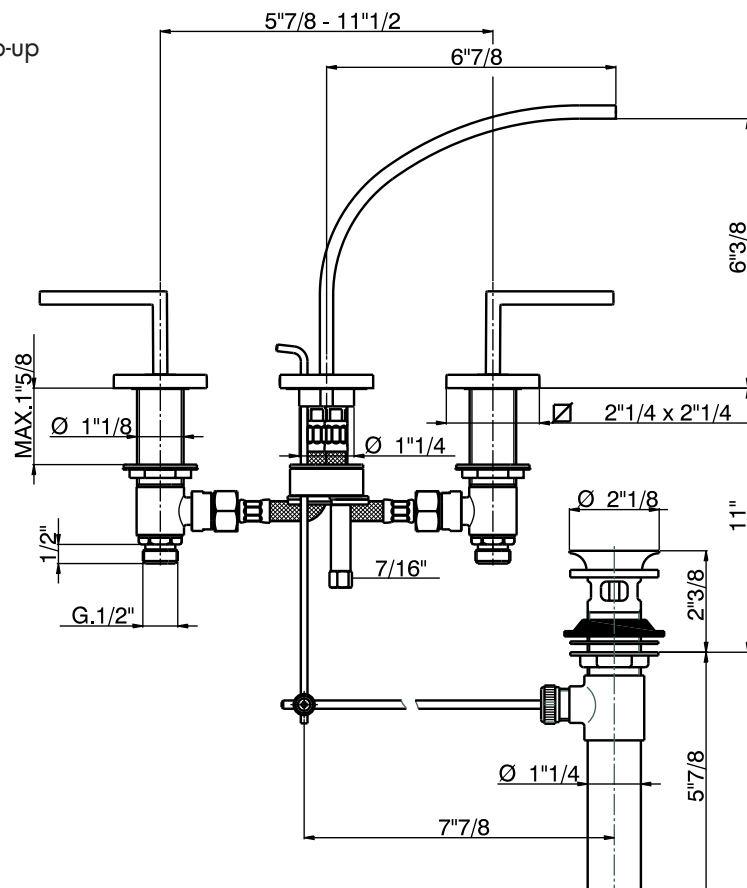

WARRANTY

- Limited Lifetime

* For CA/VT, place a "-2" at end of model number for code compliant product. (Example A3608LMAPC-2)

Consult your local ROHL showroom for additional information and specifications. For complete warranty details and a list of showrooms, go to www.rohlhome.com.