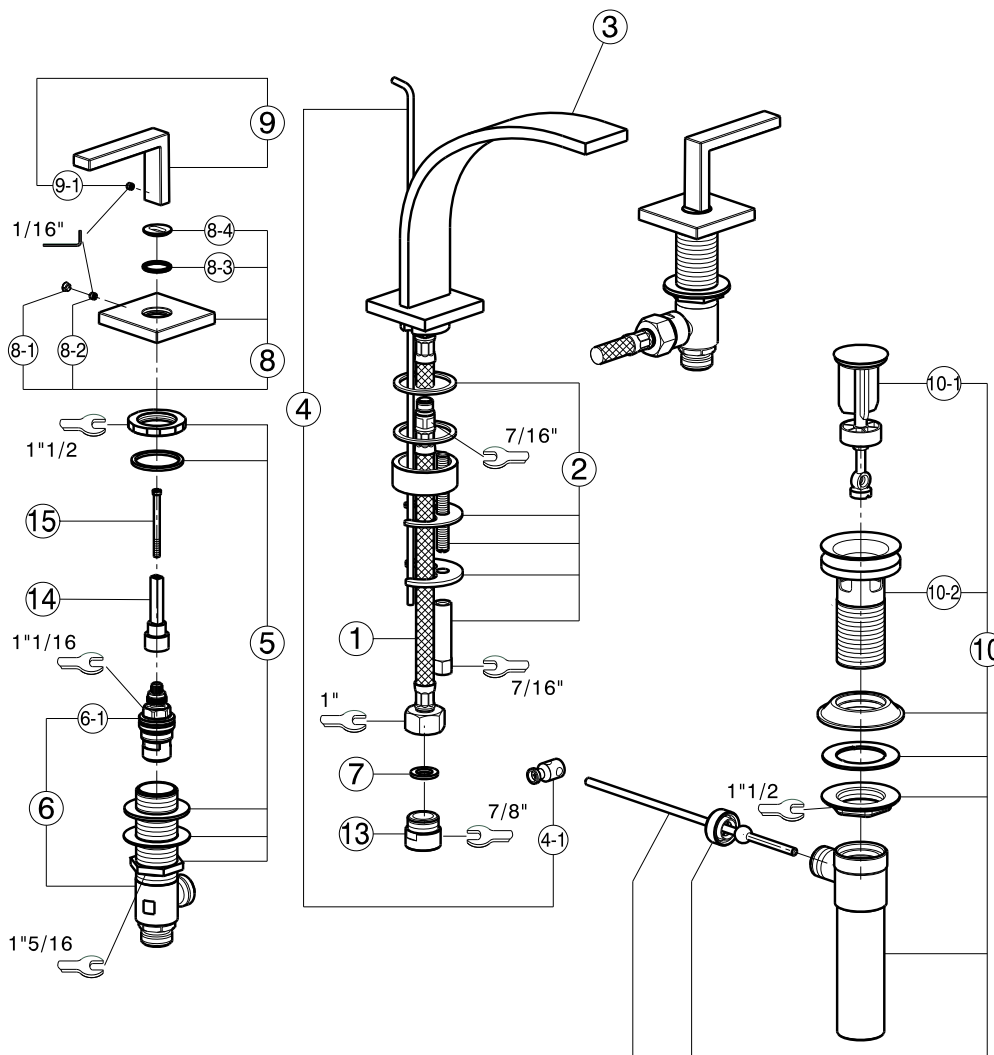

#### FEATURES

- 3 x 1 3/8" hole cutouts
- Ceramic disc valves, 1/4-turn
- Fixed spout
- Pop-up drain, 1 1/4" pipe
- Spout, valve housing, and pop-up made from solid brass
- Metal lever handles only
- Polished Nickel not available

#### WARRANTY

- Limited Lifetime

\* For CA/VT, place a "-2" at end of model number for code compliant product. (Example A3608LMAPC-2)

Consult your local ROHL showroom for additional information and specifications. For complete warranty details and a list of showrooms, go to [www.rohlhome.com](http://www.rohlhome.com).

# ROHL

Authentic Luxury for Kitchen and Bath®

www.rohlhome.com

#	DESCRIPTION	PART #			
1	Flex 1/2" x M11x1 L.365	ZZ932480	8-2	Screw stainless steel M.4x4	ZZ933280
2	Installation set single hole	ZZ940690	8-3	Plastic ring	ZZ947040
3	Spout basin mixer	ZZ947010	8-4	Hole covering plate	ZZ947050
4	Rod Ø3/16"	ZZ933500	9	Handle "WA" for cold water	ZZ947100
4-1	Connection for pop-up rod	ZZ933430	9	Handle "WA" for hot water	ZZ947060
5	Installation set basin mixer	ZZ947020	9-1	Screw stainless steel M.4x4	ZZ933280
6	Tail piece basin mixer for hot water	ZZ931510	9-1	Screw stainless steel M.4x4	ZZ933280
6	Tail piece basin mixer for cold water	ZZ931500	10	American Standard pop-up waste	ZA007550
6-1	Ceramic headvalve 1/2" right 90° (for hot water)	ZZ929070	10-1	Plug for pop-up waste 1" American Standard	ZZ936880
6-1	Ceramic headvalve 1/2" left 90° (for cold water)	ZZ929060	10-2	Waste for bath drain 1" American Standard	ZZ936890
7	Gasket rubber	ZZ927140	13	Connection with flow rate reducer	ZZ944900
8	Escutcheon for basin mixer	ZZ947030	14	Extension for headvalve	ZZ947390
8-1	Hole covering cap	ZZ933710	15	Screw M.4x45	ZZ947330
#	DESCRIPTION	PART #			