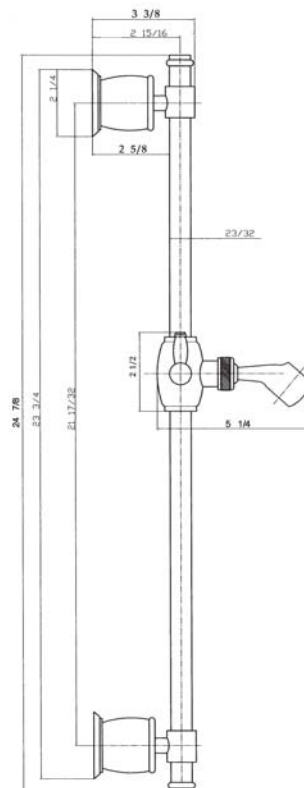

WARRANTY

- 2 years on manufacturer defects*

* No Warranty on Tuscan Brass Finish (TCB)