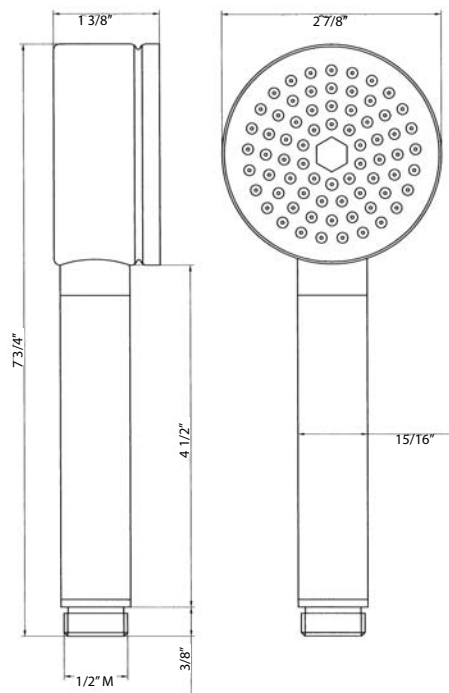

WARRANTY

- Two Years on Manufacturer Defects*

* No Warranty on Tuscan Brass Finish (TCB)