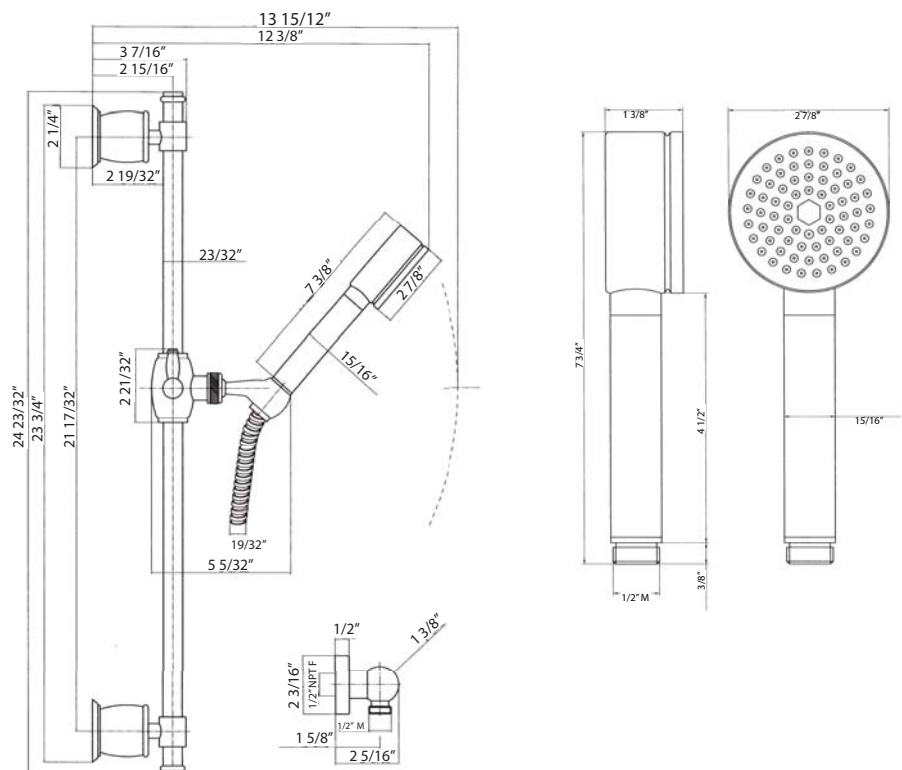

WARRANTY

- Two years on manufacturer defects*
- No Warranty on Tuscan Brass Finish (TCB)