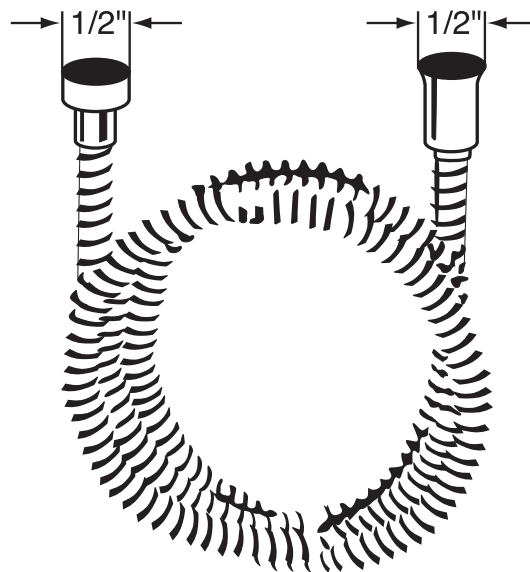

* No Warranty on Tuscan Brass Finish (TCB)

Michael Berman Handshower

ROHL Shower Collection

1130

FEATURES

- Single function classic spray pattern
- Brass construction
- 1/2" male connection
- Flows at 2.5 GPM

16295 (59" hose)

16295/79 (79" hose)

FEATURES

- Stainless steel outer coil
- Double spiral
- PVC lining
- Does not warp or stretch
- 1/2" female connections
- Hose length:
 - 16295 - 59"
 - 16295/79 - 79"

Handshower Wall Outlet

ROHL Shower Collection

1295

FEATURES

- Brass construction
- 1/2" female inlet connection
- 1/2" male outlet connection
- Sliding escutcheon

COLORS/FINISHES

- Polished Chrome
- Polished Nickel
- Satin Nickel
- Tuscan Brass
- Inca Brass
- Old Iron