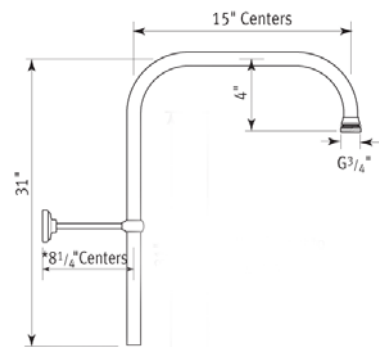

Rigid Riser Shower Outlets

ROHL Perrin & Rowe Bath

U.5381 (63" riser)

U.5391 (40" riser)

U.5393 (31" riser)

FEATURES

- For use with exposed therm mixers
- Direct connection to outlet of shower or tub/shower mider
- Adjustable 8" stanchion
- Outlet 3/4" NPSM
- May be cut to length required

COLORS/FINISHES

- Polished Chrome
- Polished Nickel
- Satin Nickel
- Inca Brass
- English Bronze

WARRANTY

- Limited Lifetime

U.5381

U.5391

U.5393