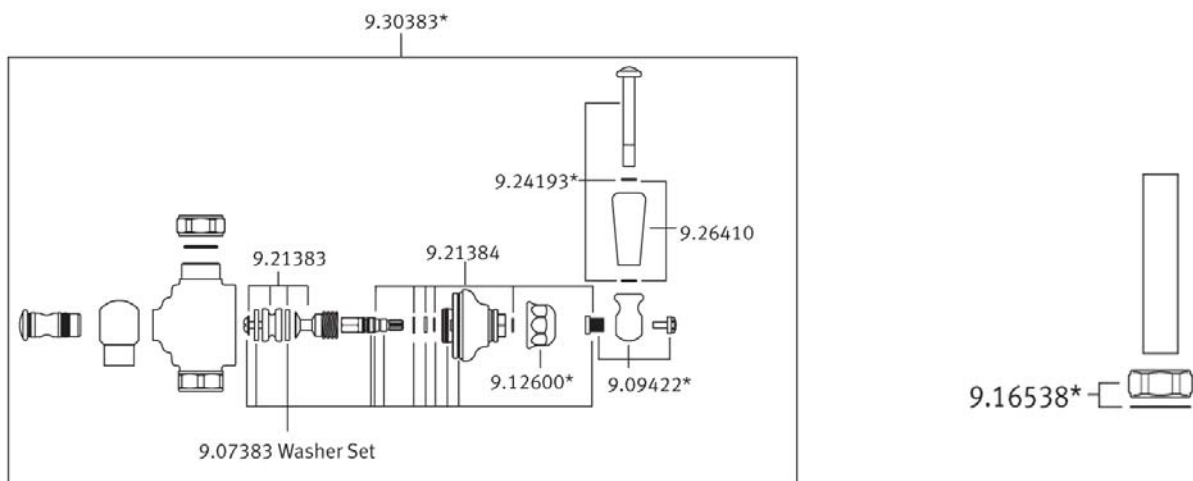

U.5373 Spare Parts