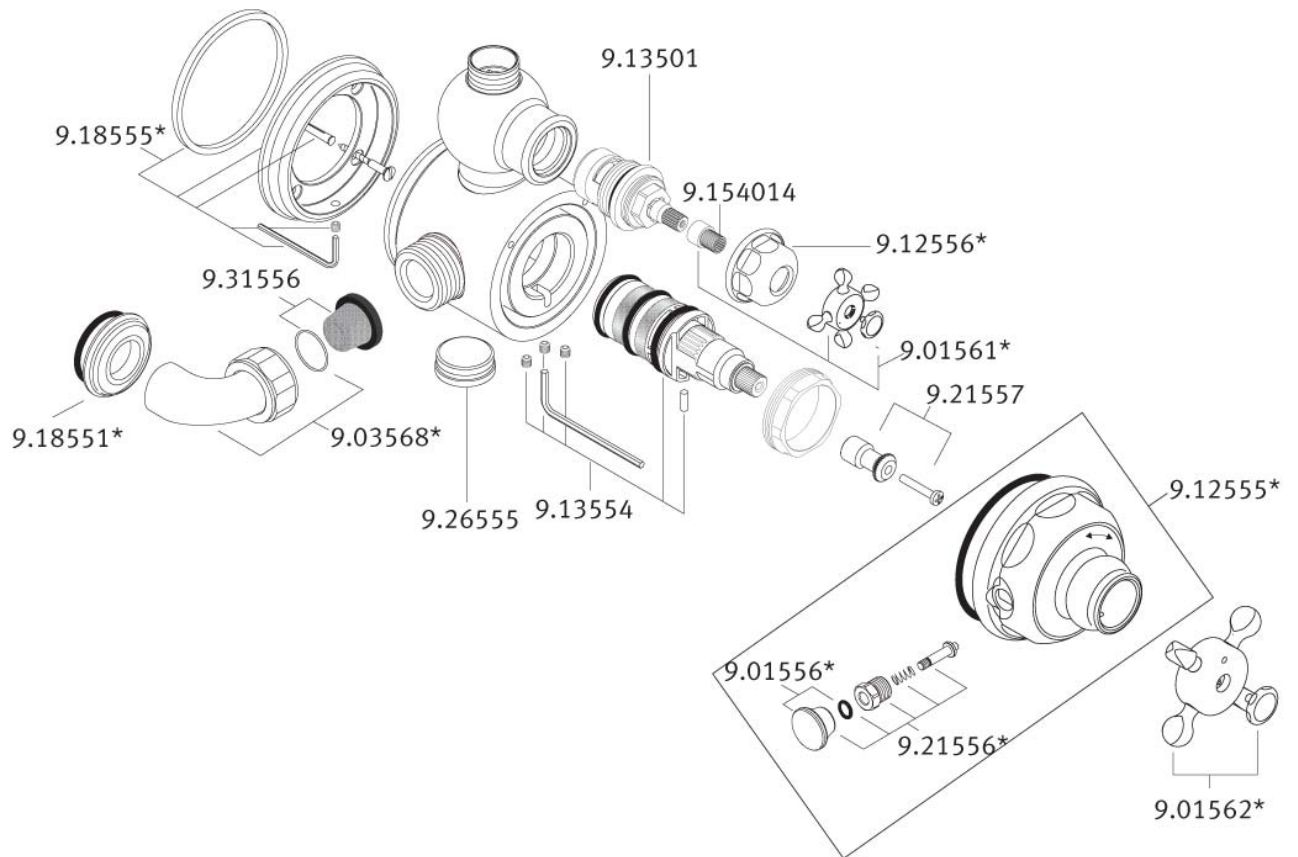

U.552X Spare Parts