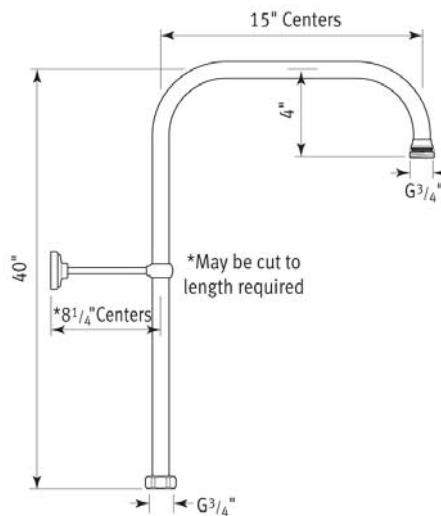

Rigid Riser Shower Outlets

ROHL Perrin & Rowe Bath

U.5381 (63" riser)

U.5391 (40" riser)

U.5393 (31" riser)

FEATURES

- For use with exposed therm mixers
- Direct connection to outlet of shower or tub/shower mider
- Adjustable 8" stanchion
- Outlet 3/4" NPSM
- May be cut to length required

COLORS/FINISHES

- Polished Chrome
- Polished Nickel
- Satin Nickel
- Inca Brass
- English Bronze

WARRANTY

- Limited Lifetime

U.5381

U.5391

U.5393