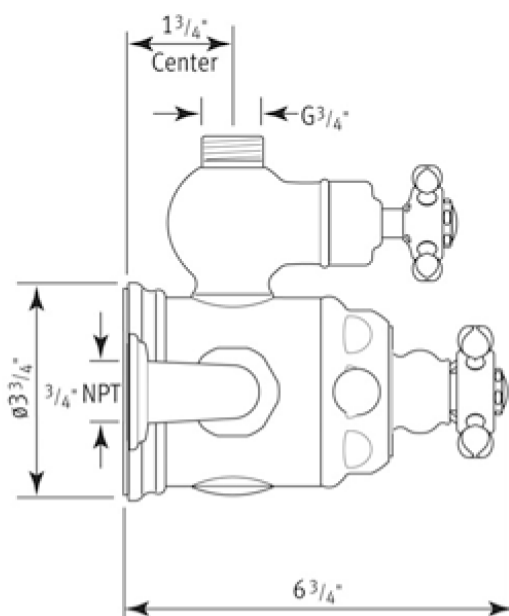

Exposed Thermostatic Shower Mixer with Cross Handles

ROHL Perrin & Rowe Bath

U.5552X

FEATURES

- Inlets 7 7/8" center-to-center
- Inlets 3/4" female NPT
- True 3/4" inlets and waterways for high output
- CNC machined from solid brass bar stock
- Exposed thermostatic valve
- Volume Control
- U.5398 secondary outlet adaptor required for bottom outlet tub spout connection
- Additional functions should go off top with U.5397
- 14-16 GPM
- Cross handle design

COLORS/FINISHES

- Polished Chrome
- Polished Nickel
- Satin Nickel
- Inca Brass
- English Bronze

WARRANTY

- Limited Lifetime