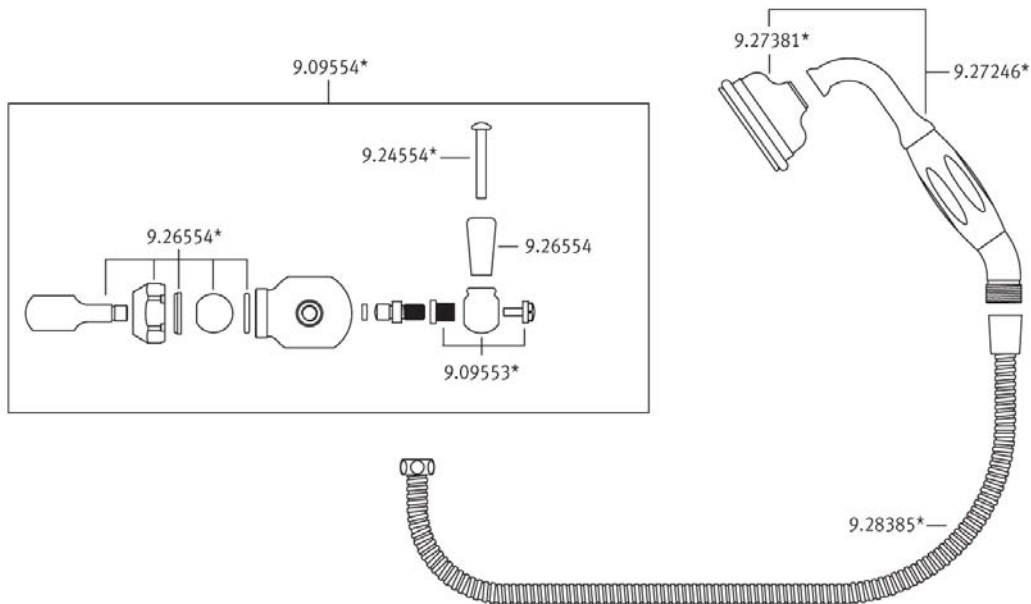

U.5373 Spare Parts