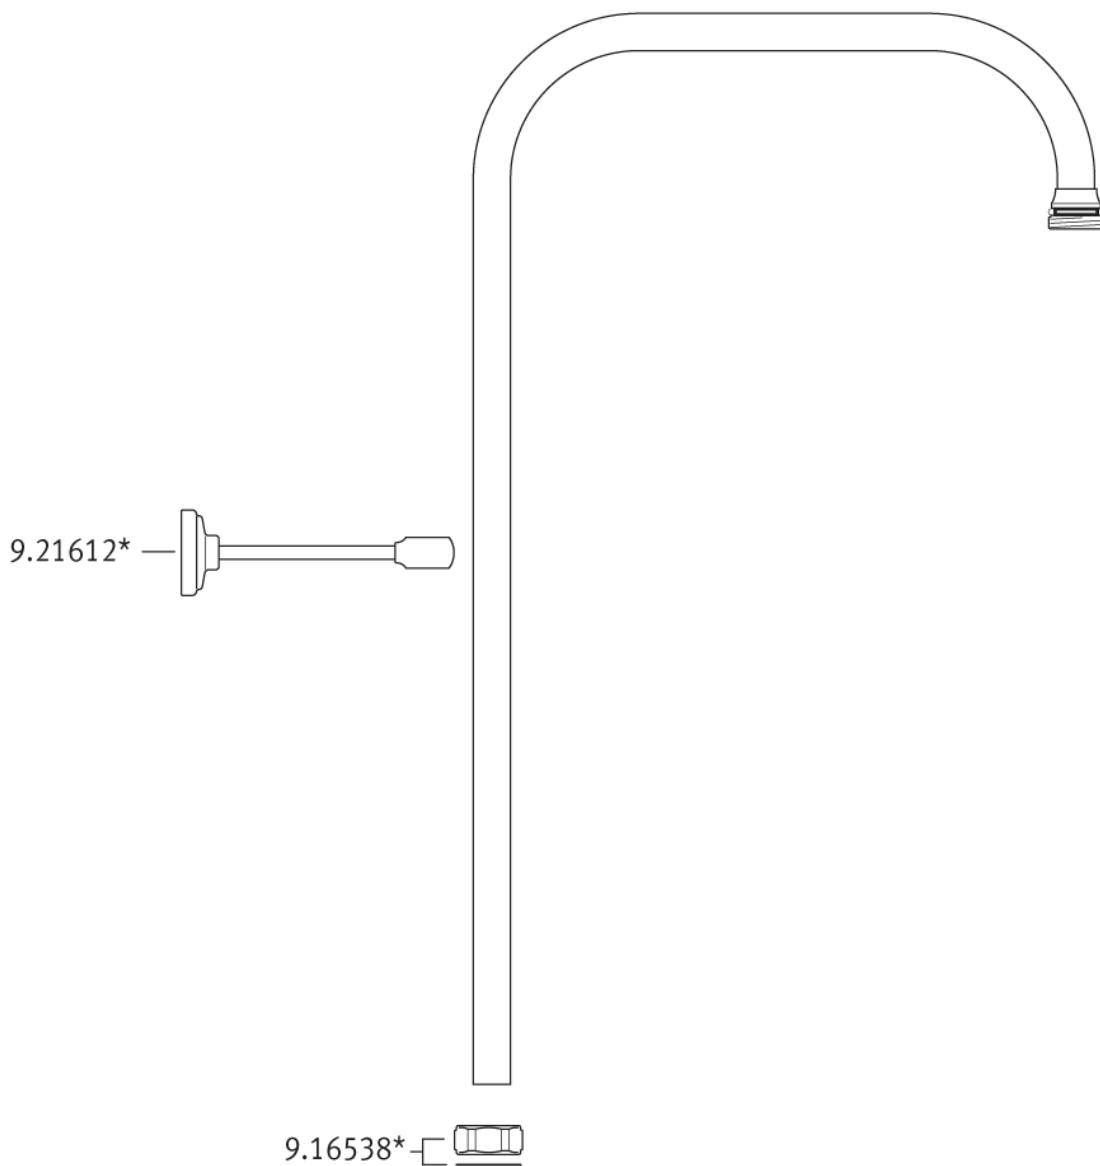

U.5373 (Porcelain levers and Handshower) U.5373LS (Metal levers and handshower)

FEATURES

- 8" riser outlet and riser diverter package for exposed thermostatic shower package or exposed tub/shower valve packages
- 60" hose

U.5381 (63" riser)

U.5391 (40" riser)

U.5393 (31" riser)

FEATURES

- For use with exposed therm mixers
- Direct connection to outlet of shower or tub/shower mider
- Adjustable 8" stanchion
- Outlet 3/4" NPSM
- May be cut to length required

COLORS/FINISHES

- Polished Chrome
- Polished Nickel
- Satin Nickel
- Inca Brass
- English Bronze

WARRANTY

- Limited Lifetime

U.5381

U.5391

U.5393

Riser Spare Parts

8" Showerhead

ROHL Perrin & Rowe® Bath

U.5205

FEATURES

- Large 8" diameter faceplate
- Single function rain spray pattern
- Body constructed of brass
- 3/4" NPSM connection

COLORS/FINISHES

- Polished Chrome
- Polished Nickel
- Satin Nickel
- Inca Brass
- English Bronze