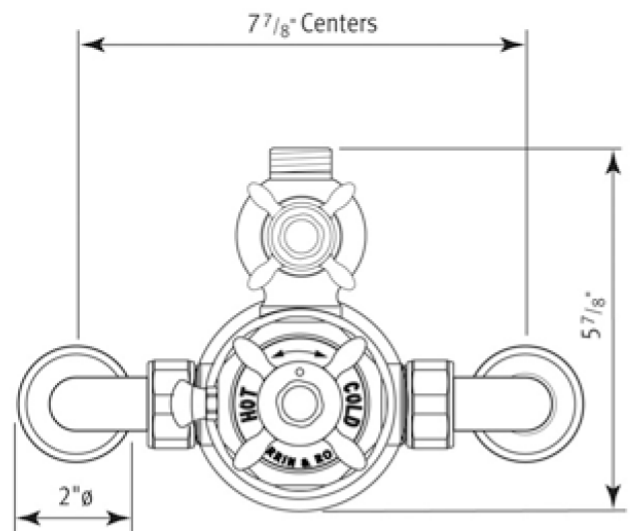

Exposed Thermostatic Shower Mixer with Cross Handles

ROHL Perrin & Rowe Bath

U.5552X

FEATURES

- Inlets 7 7/8" center-to-center
- Inlets 3/4" female NPT
- True 3/4" inlets and waterways for high output
- CNC machined from solid brass bar stock
- Exposed thermostatic valve
- Volume Control
- U.5398 secondary outlet adaptor required for bottom outlet tub spout connection
- Additional functions should go off top with U.5397
- 14-16 GPM
- Cross handle design

COLORS/FINISHES

- Polished Chrome
- Polished Nickel
- Satin Nickel
- Inca Brass
- English Bronze

WARRANTY

- Limited Lifetime