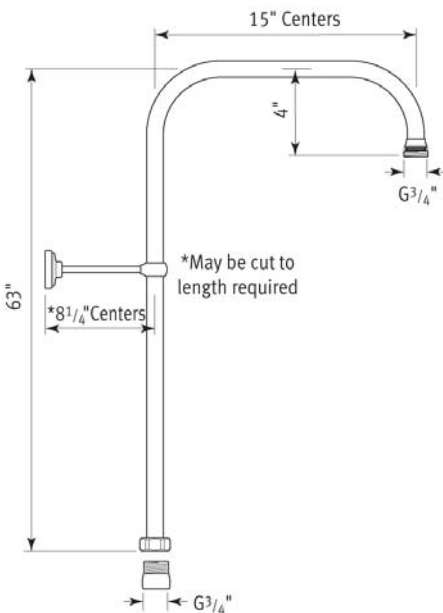

Rigid Riser Shower Outlets

ROHL Perrin & Rowe Bath

U.5381 (63" riser)

U.5391 (40" riser)

U.5393 (31" riser)

FEATURES

- For use with exposed therm mixers
- Direct connection to outlet of shower or tub/shower mider
- Adjustable 8" stanchion
- Outlet 3/4" NPSM
- May be cut to length required

COLORS/FINISHES

- Polished Chrome
- Polished Nickel
- Satin Nickel
- Inca Brass
- English Bronze

WARRANTY

- Limited Lifetime

U.5381

U.5391

U.5393