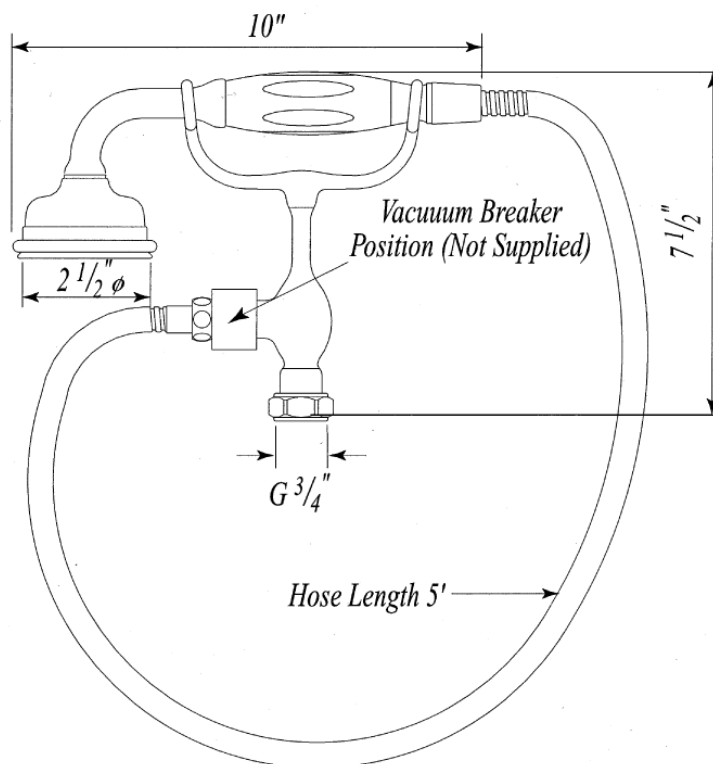

WARRANTY

- Limited Lifetime