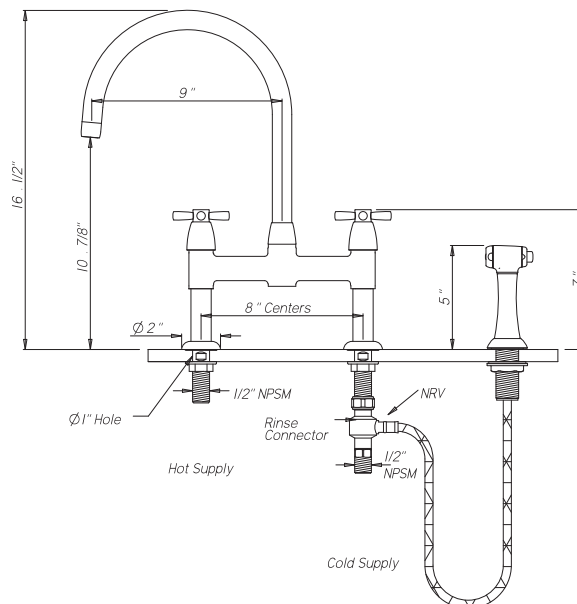

WARRANTY

- Limited Lifetime

* For CA/VT, place a "-2" at end of model number for code compliant product. (Example A3608LMAPC-2)

Consult your local ROHL showroom for additional information and specifications. For complete warranty details and a list of showrooms, go to www.rohlhome.com.