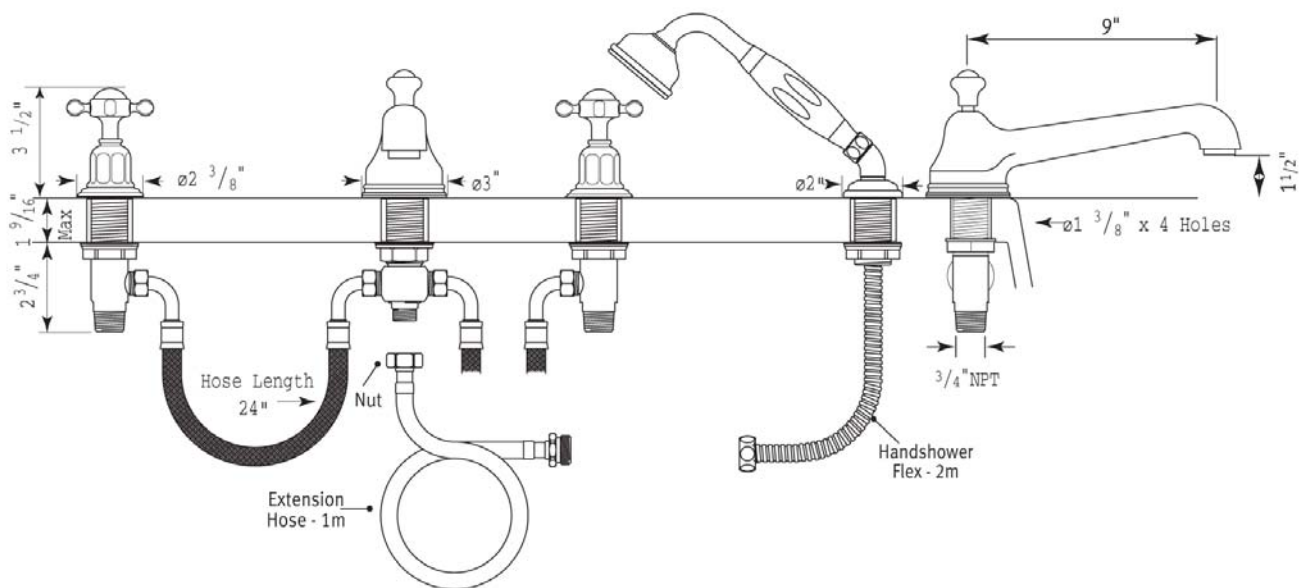

WARRANTY

- Limited lifetime