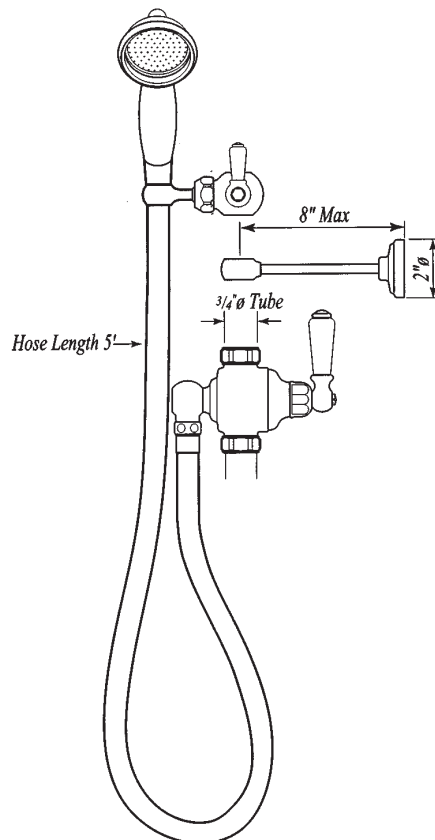

## Riser Diverter with Handshower, Hose, and Parking Bracket

ROHL Perrin & Rowe Bath

### U.5383 (Porcelain levers and Handshower) U.5383LS (Metal levers and handshower)

#### FEATURES

- For use with exposed thermostatic mixer, thermostatic outlet and riser
- 60" hose

## U.5383 Spare Parts