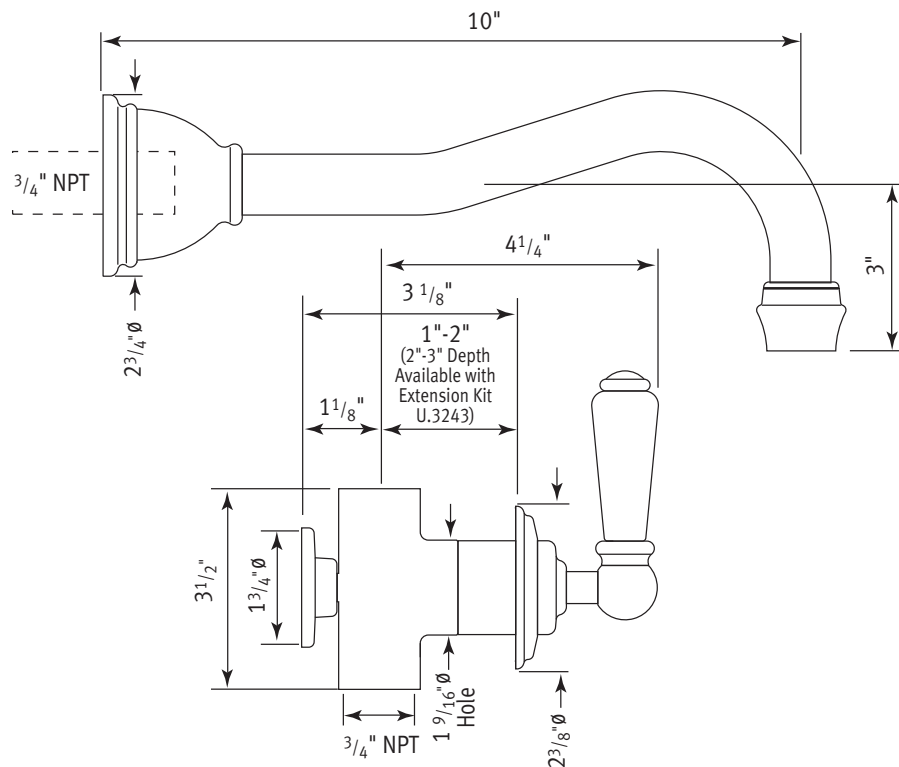

3-Hole Traditional Country Spout Wall Mounted Bathtub Filler with Lever Handles

ROHL Perrin & Rowe Bath

U.3780L

FEATURES

- 3/4" wall valve tub set with tub spout and lever handles
- 10" reach wall mounted tub spout with 3/4" female inlet
- Remote pressure balance valve available (order RPBV2)
- U.5562 wall diverter available for showers
- 1/4-turn ceramic disc valves
- 16-20 GPM
- Includes both porcelain and metal lever inserts

COLORS/FINISHES

- Polished Chrome
- Polished Nickel
- Satin Nickel
- Inca Brass
- English Bronze

WARRANTY

- Limited Lifetime

U.3780L Spare Parts

Where * Indicated Specify Color.