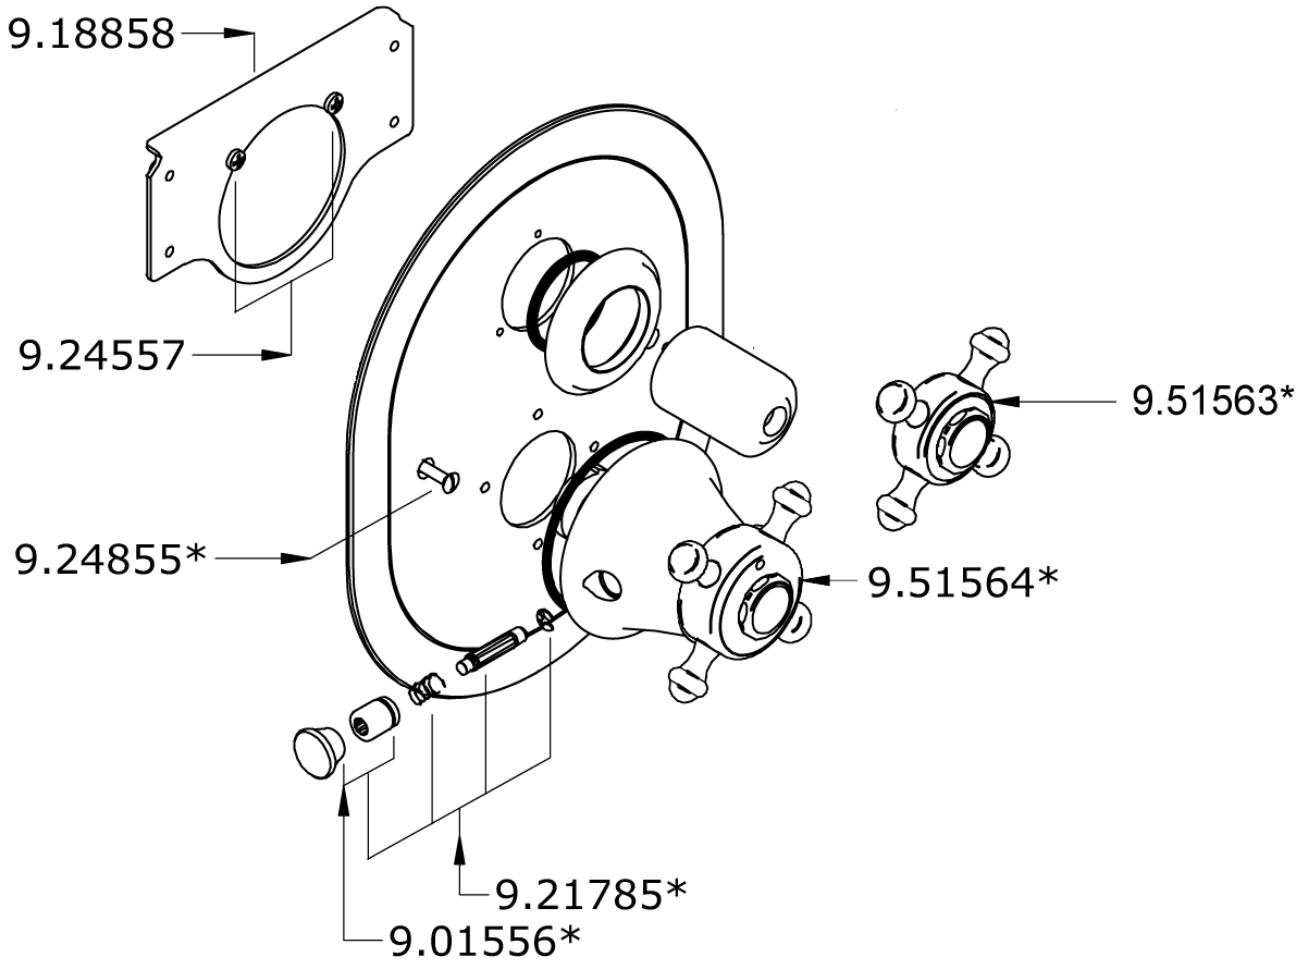

U.5757X/TO Spare Parts

* Where indicated please specify color