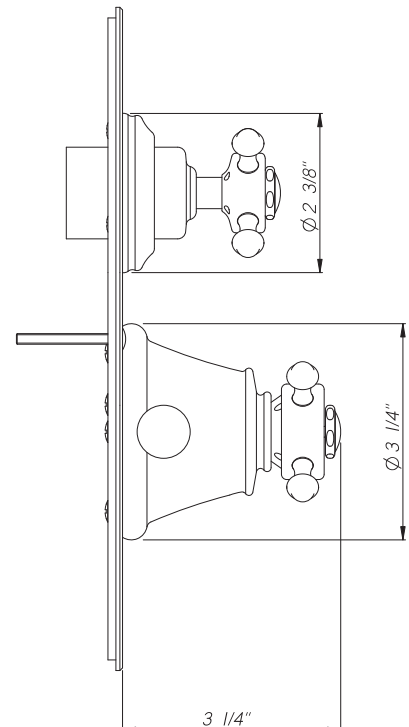

WARRANTY

- Limited Lifetime