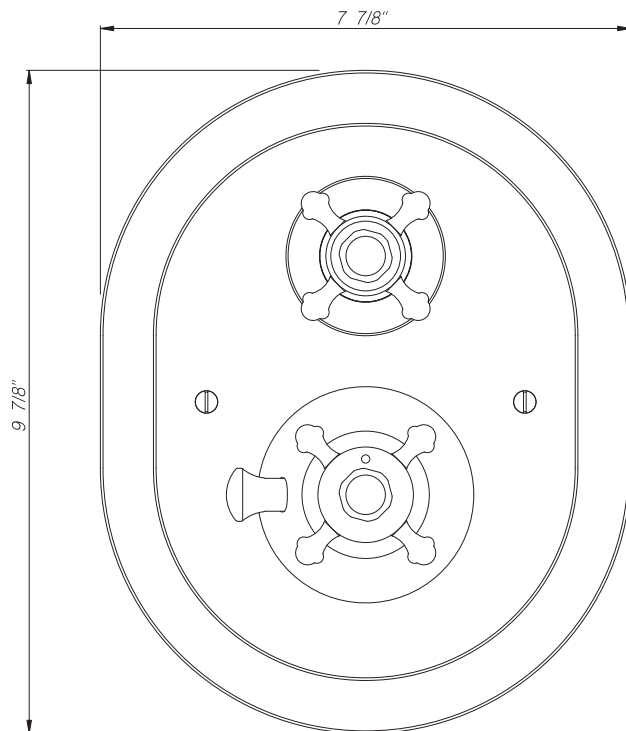

WARRANTY

- Limited Lifetime