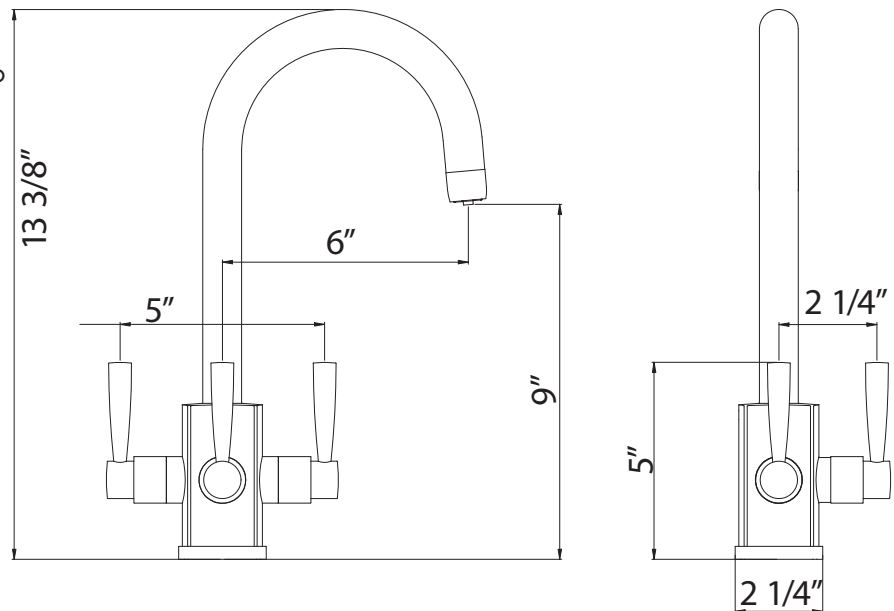

WARRANTY

- Limited Lifetime

* For CA/VT, place a "2" at end of model number for code compliant product. (Example A3608LMAPC-2)

Consult your local ROHL showroom for additional information and specifications. For complete warranty details and a list of showrooms, go to www.rohlhome.com.