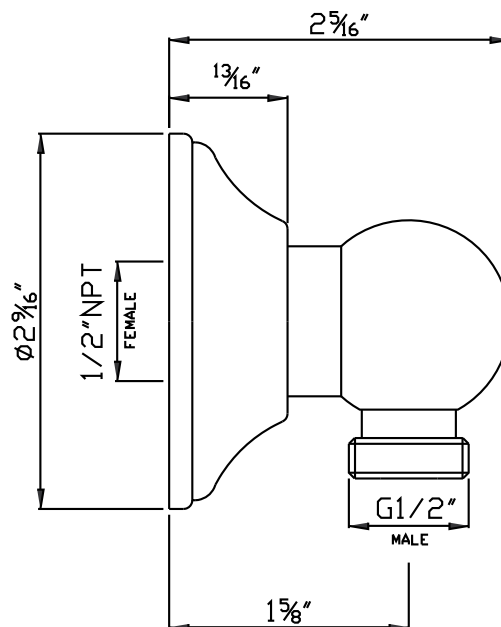

36" Palladian Grab Bar Set With Single-Function Handshower/Hose/Outlet

ROHL Shower Collection

1283

FEATURES

- Complete with the following items:
 - 1279: 36" grab bar
 - 1270/CENTR: Sliding handshower holder
 - 1105/8: Single-function handshower
 - 1295: Wall outlet
 - 16295: 59" metal hose
- Compliant with Americans with Disabilities Act of 1990 (ADA)
- Palladian escutcheon design
- Mounting hardware included
- Solid brass construction

FEATURES

- Brass construction
- 1/2" female inlet connection
- 1/2" male outlet connection
- Sliding escutcheon

COLORS/FINISHES

- Polished Chrome
- Polished Nickel
- Satin Nickel
- Tuscan Brass
- Inca Brass
- Old Iron

WARRANTY

- Two Years on Manufacturer Defects*
- * No Warranty on Tuscan Brass Finish (TCB)

Metal Hose Assembly

ROHL Shower Collection

16295 (59" hose)

16295/79 (79" hose)

FEATURES

- Stainless steel outer coil
- Double spiral
- PVC lining
- Does not warp or stretch
- 1/2" female connections
- Hose length:
 - 16295 - 59"
 - 16295/79 - 79"