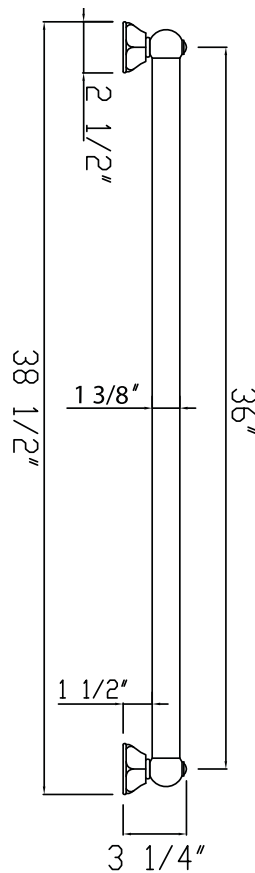

36" Palladian Grab Bar Set With Single-Function Handshower/Hose/Outlet

ROHL Shower Collection

1283

FEATURES

- Complete with the following items:
 - 1279: 36" grab bar
 - 1270/CENTR: Sliding handshower holder
 - 1105/8: Single-function handshower
 - 1295: Wall outlet
 - 16295: 59" metal hose
- Compliant with Americans with Disabilities Act of 1990 (ADA)
- Palladian escutcheon design
- Mounting hardware included
- Solid brass construction

WARRANTY

- Limited Lifetime*

* No warranty on Tuscan Brass Finish (TCB)

Paldian Single Function Handshower

ROHL Shower

1105/8

FEATURES

- Handshower only
- Single function spray pattern
- Solid brass construction
- 1/2" male connection
- Flows at 2.5 GPM

FEATURES

- Brass construction
- 1/2" female inlet connection
- 1/2" male outlet connection
- Sliding escutcheon

COLORS/FINISHES

- Polished Chrome
- Polished Nickel
- Satin Nickel
- Tuscan Brass
- Inca Brass
- Old Iron

WARRANTY

- Two Years on Manufacturer Defects*
- * No Warranty on Tuscan Brass Finish (TCB)

Metal Hose Assembly

ROHL Shower Collection

16295 (59" hose)

16295/79 (79" hose)

FEATURES

- Stainless steel outer coil
- Double spiral
- PVC lining
- Does not warp or stretch
- 1/2" female connections
- Hose length:
 - 16295 - 59"
 - 16295/79 - 79"