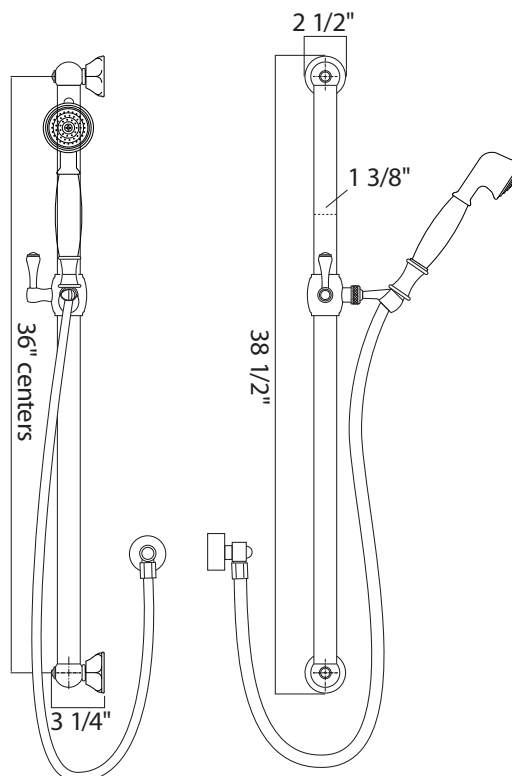

WARRANTY

1. Limited Lifetime*
2. *No warranty on Tuscan Brass Finish (TCB)