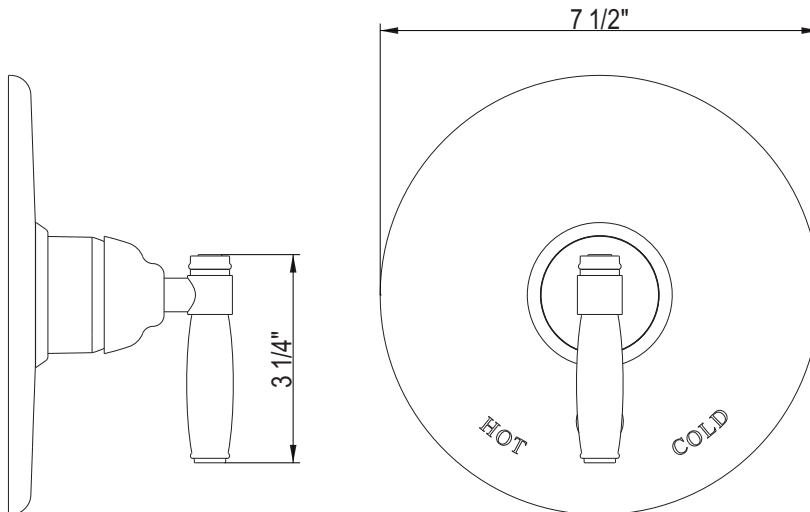

WARRANTY

- Limited Lifetime*
- No Warranty on Tuscan Brass Finish (TCB)

MB1938LM