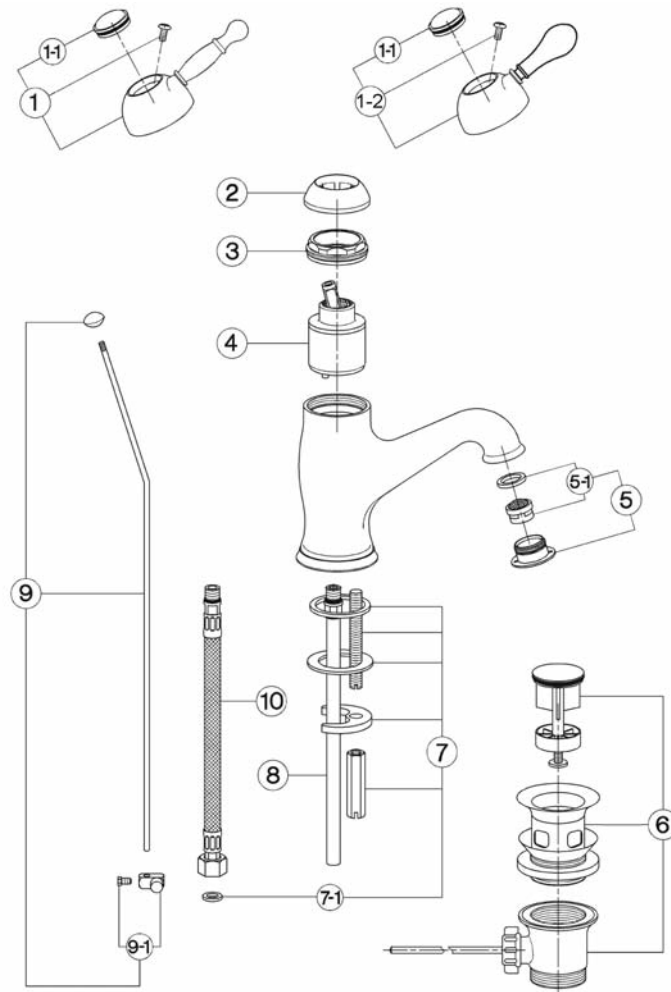

Single Hole Lavatory Faucet

Cisal Bath Collection

AY51LM* (Classic Metal Lever)

AY51* (Ornate Metal Lever)

FEATURES

- Ceramic mixing control cartridge
- Convenient traditional single lever style
- 1 3/8" hole cutout
- Long lasting, smooth flow control
- Deck mounted only
- Fixed spout
- Pop-up drain, 1 1/4" pipe
- Available with Classic or Ornate Metal lever

COLORS/FINISHES

- Polished Chrome
- Polished Nickel
- Satin Nickel
- Tuscan Brass
- Inca Brass

WARRANTY

- Limited Lifetime*

* No Warranty on Tuscan Brass Finish (TCB)

* For CA/VT, place a "-2" at end of model number for code compliant product. (Example A3608LMAPC-2)

Consult your local ROHL showroom for additional information and specifications. For complete warranty details and a list of showrooms, go to www.rohlhome.com.

AY51 Spare Parts

Pos.	Code	Pos.	Code
1	ZZ951650	6	ZA007550
1-1	ZZ938630	7	ZZ928510
1-2	ZZ951270	7-1	ZZ500970
2	ZZ927180	8	ZZ930810
3	ZZ926030	9	ZZ920440
4	ZZ929090	9-1	C7330
5	ZZ909220	10	ZZ928420
5-1	ZZ503240		