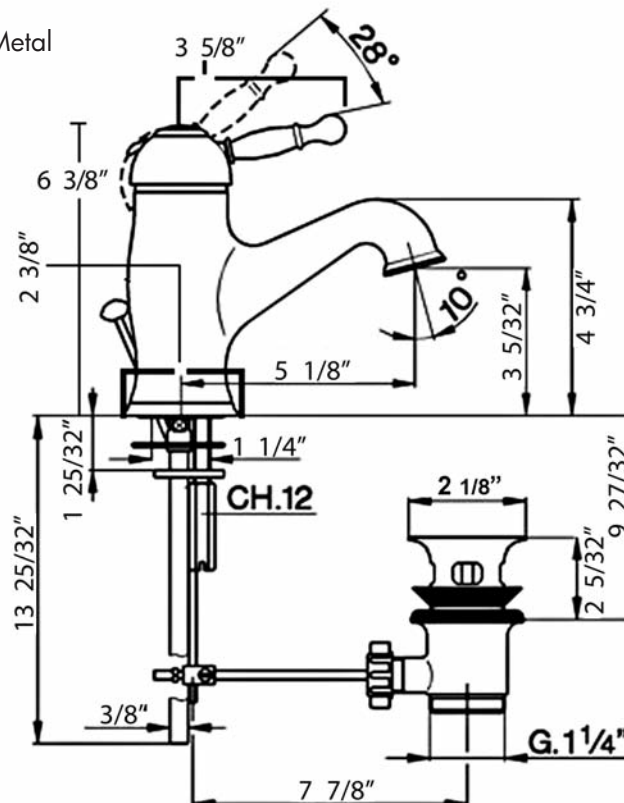

Single Hole Lavatory Faucet

Cisal Bath Collection

AY51LM* (Classic Metal Lever)

AY51* (Ornate Metal Lever)

FEATURES

- Ceramic mixing control cartridge
- Convenient traditional single lever style
- 1 3/8" hole cutout
- Long lasting, smooth flow control
- Deck mounted only
- Fixed spout
- Pop-up drain, 1 1/4" pipe
- Available with Classic or Ornate Metal lever

COLORS/FINISHES

- Polished Chrome
- Polished Nickel
- Satin Nickel
- Tuscan Brass
- Inca Brass

WARRANTY

- Limited Lifetime*

* No Warranty on Tuscan Brass Finish (TCB)

* For CA/VT, place a "-2" at end of model number for code compliant product. (Example A3608LMAPC-2)

Consult your local ROHL showroom for additional information and specifications. For complete warranty details and a list of showrooms, go to www.rohlhome.com.

AY51 Spare Parts

Pos.	Code	Pos.	Code
1	ZZ951650	6	ZA007550
1-1	ZZ938630	7	ZZ928510
1-2	ZZ951270	7-1	ZZ500970
2	ZZ927180	8	ZZ930810
3	ZZ926030	9	ZZ920440
4	ZZ929090	9-1	C7330
5	ZZ909220	10	ZZ928420
5-1	ZZ503240		