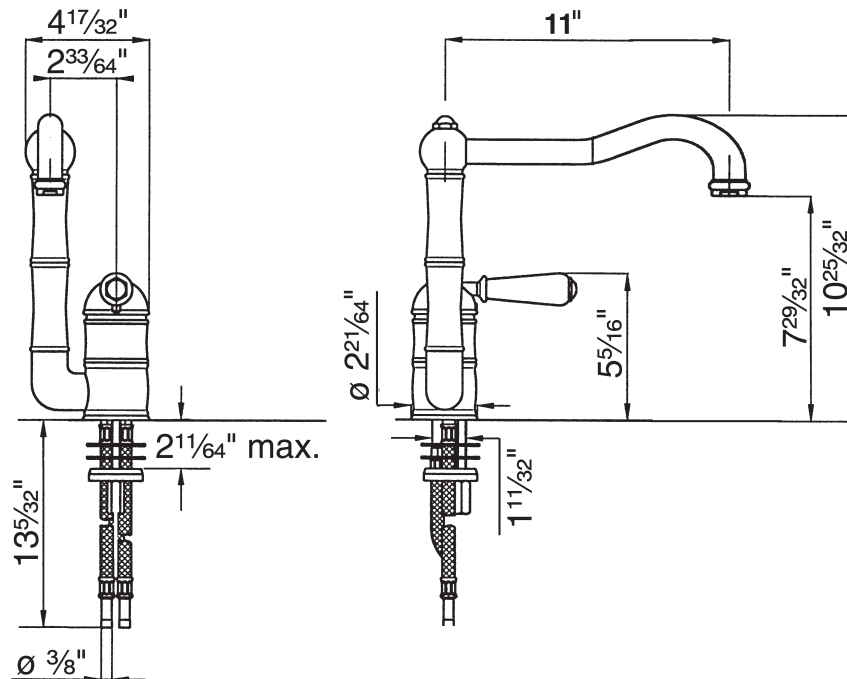

**Single Lever Country Kitchen Faucet with Extended Spout**

**A3608/11LM (Metal Lever)**  
**A3608/11LP (Porcelain Lever)**

**FEATURES**

- Ceramic disc single lever cartridge
- 11" reach column spout
- Swivel spout
- 1 3/8" cutout

## A3608/11 Spare Parts