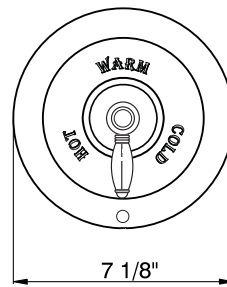

ROHL

Authentic Luxury for Kitchen and Bath®

www.rohlhome.com

PRESSURE BALANCE TRIM WITH DIVERTER

ROHL Country Bath Collection

A7400LM (Metal Lever)

A7400LP (Porcelain Lever)

A7400XM (Cross Handle)

A7400LC (Crystal Lever)

A7400XC (Crystal Cross Handle)

A7400LH (Hex Series Only Metal Lever)

FEATURES

- Complete with plate, escutcheon, diverter, and handle
- Components made of brass
- Move handle up for on, down for off

To complete package order R2014C rough valve

COLORS/FINISHES

- Polished Chrome
- Polished Nickel
- Satin Nickel
- Tuscan Brass
- Inca Brass
- Old Iron*

WARRANTY

- Limited Lifetime*
- *No warranty on Tuscan Brass finish

*Old Iron finish only available for A7400LM and A7400XM

A7400LH