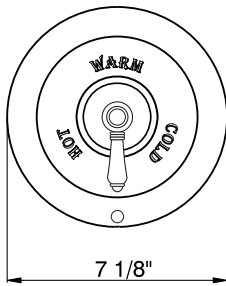

A7400LP and A7400LP