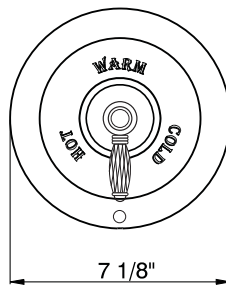

ROHL

Authentic Luxury for Kitchen and Bath®

www.rohlhome.com

PRESSURE BALANCE TRIM WITH DIVERTER

ROHL Country Bath Collection

A7400LM (Metal Lever)

A7400LP (Porcelain Lever)

A7400XM (Cross Handle)

A7400LC (Crystal Lever)

A7400XC (Crystal Cross Handle)

A7400LH (Hex Series Only Metal Lever)

FEATURES

- Complete with plate, escutcheon, diverter, and handle
- Components made of brass
- Move handle up for on, down for off

To complete package order R2014C rough valve

COLORS/FINISHES

- Polished Chrome
- Polished Nickel
- Satin Nickel
- Tuscan Brass
- Inca Brass
- Old Iron*

WARRANTY

- Limited Lifetime*
- *No warranty on Tuscan Brass finish

*Old Iron finish only available for A7400LM and A7400XM

A7400LC