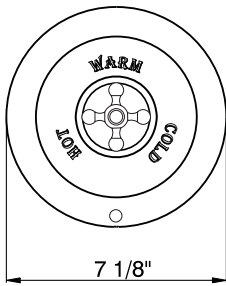

ROHL

Authentic Luxury for Kitchen and Bath®

www.rohlhome.com

PRESSURE BALANCE TRIM WITH DIVERTER

ROHL Country Bath Collection

A7400LM (Metal Lever)

A7400LP (Porcelain Lever)

A7400XM (Cross Handle)

A7400LC (Crystal Lever)

A7400XC (Crystal Cross Handle)

A7400LH (Hex Series Only Metal Lever)

FEATURES

- Complete with plate, escutcheon, diverter, and handle
- Components made of brass
- Move handle up for on, down for off

To complete package order R2014C rough valve

COLORS/FINISHES

- Polished Chrome
- Polished Nickel
- Satin Nickel
- Tuscan Brass
- Inca Brass
- Old Iron*

WARRANTY

- Limited Lifetime*
- *No warranty on Tuscan Brass finish

*Old Iron finish only available for A7400LM and A7400XM

A7400XM