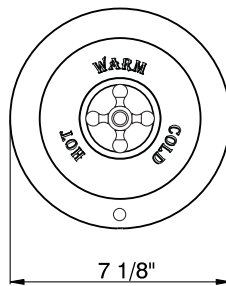

ROHL

Authentic Luxury for Kitchen and Bath®

www.rohlhome.com

PRESSURE BALANCE TRIM WITH DIVERTER

ROHL Country Bath Collection

A7400LM (Metal Lever)

A7400LP (Porcelain Lever)

A7400XM (Cross Handle)

A7400LC (Crystal Lever)

A7400XC (Crystal Cross Handle)

A7400LH (Hex Series Only Metal Lever)

FEATURES

- Complete with plate, escutcheon, diverter, and handle
- Components made of brass
- Move handle up for on, down for off

To complete package order R2014C rough valve

COLORS/FINISHES

- Polished Chrome
- Polished Nickel
- Satin Nickel
- Tuscan Brass
- Inca Brass
- Old Iron*

WARRANTY

- Limited Lifetime*
- *No warranty on Tuscan Brass finish

*Old Iron finish only available for A7400LM and A7400XM

A7400XC