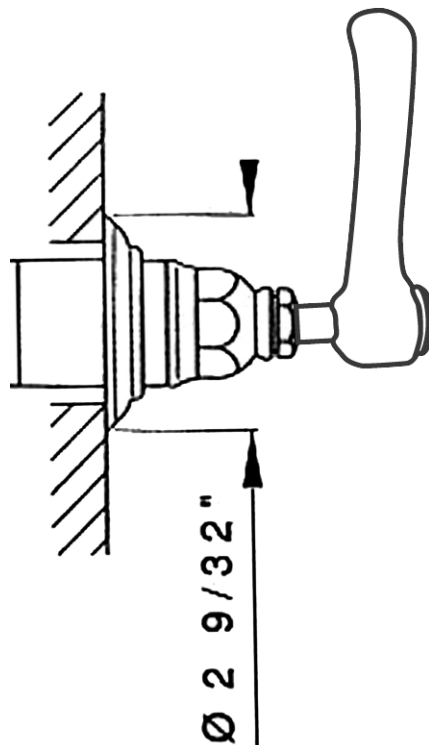

Alessandria Trim Only for 3/4" Volume Control Wall Valve with Lever

ROHL Country Bath Collection

A4712LM(Finish)TO

FEATURES

- French metal lever
- Escutcheon, dome, and handle only to A4911BO 3/4" volume control valve
- All components made of brass
- 1 1/2" extension kit available order C4912
- **Must order A4911BO rough to complete**

COLORS/FINISHES

- Polished Chrome
- Polished Nickel
- Satin Nickel
- Tuscan Brass
- Inca Brass

WARRANTY

- Limited Lifetime*
- * No Warranty on Tuscan Brass Finish (TCB)

A4712 Spare Parts