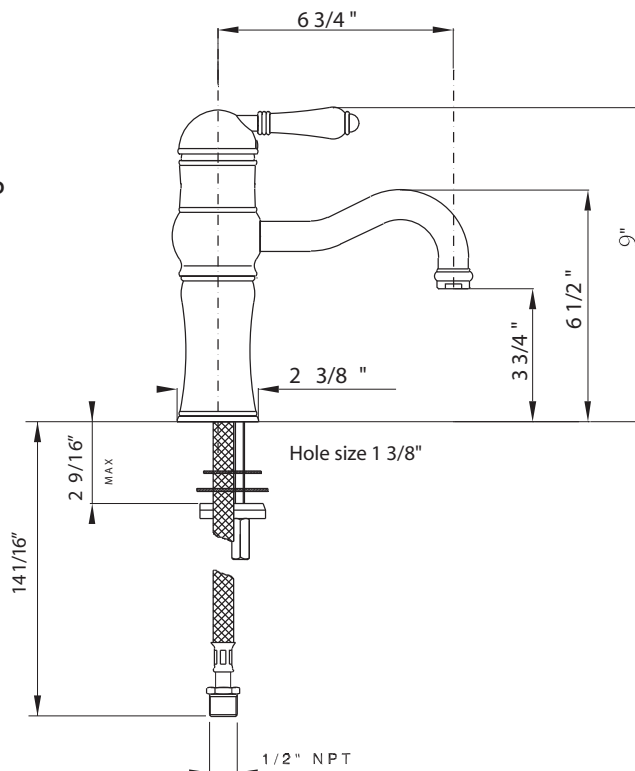

WARRANTY

- Limited Lifetime*
- No Warranty on Tuscan Brass Finish (TCB)

A3671LM & A3671LP

A3671LC

* For CA/V T, place a "-2" at end of model number for code compliant product. (Example A3608LMAPC-2)

Consult your local ROHL showroom for additional information and specifications. For complete warranty details and a list of showrooms, go to www.rohlhome.com.