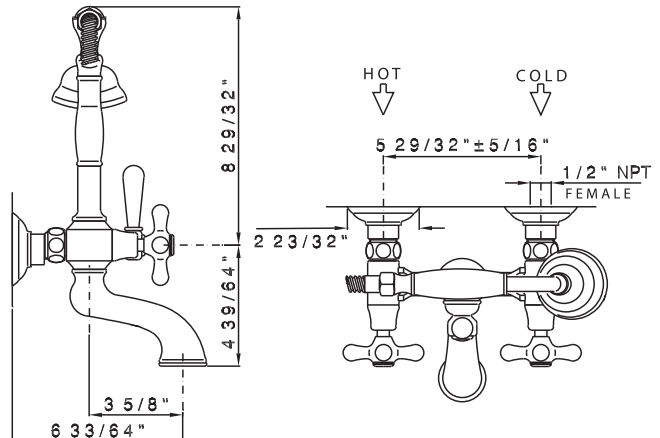

ROHL

Authentic Luxury for Kitchen and Bath®

VERONA EXPOSED TUB SET WITH HANDSHOWER

ROHL Country Bath Collection

A2701LM (Metal Levers)

A2701XM (Cross Handles)

FEATURES

- Wall mounted exposed two handle tub filler with cradle and single-function brass handshower with porcelain insert
- 5 29/32" center to center ± 5/16", 8 GPM
- Includes wall union C7205 1/2"F x 3/4"M
- Deck unions available; AR00380
- Floor legs available; ZA383
- 39 3/8" length hose
- If the deck unions AR00380 or the floor pillar legs ZA383 are used, you MUST include the adaptor C5574EXT. Please allow for an extra 2 5/8" in the length. This may affect your rough-in dimensions.
- Spout reach min. 6 1/2" max. 6 33/64"

COLORS/FINISHES

- Polished Chrome
- Polished Nickel
- Satin Nickel
- Tuscan Brass
- Inca Brass

WARRANTY

- Limited Lifetime*
- *No warranty on Tuscan Brass finish

A2701XM