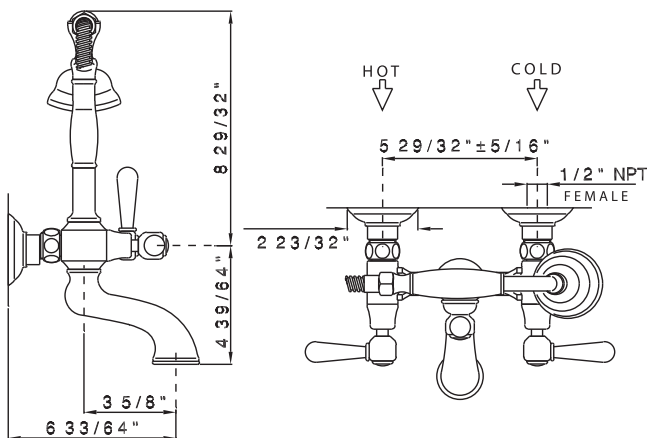

ROHL

Authentic Luxury for Kitchen and Bath®

VERONA EXPOSED TUB SET WITH HANDSHOWER

ROHL Country Bath Collection

A2701LM (Metal Levers)

A2701XM (Cross Handles)

FEATURES

- Wall mounted exposed two handle tub filler with cradle and single-function brass handshower with porcelain insert
- 5 29/32" center to center ± 5/16", 8 GPM
- Includes wall union C7205 1/2"F x 3/4"M
- Deck unions available; AR00380
- Floor legs available; ZA383
- 39 3/8" length hose
- If the deck unions AR00380 or the floor pillar legs ZA383 are used, you MUST include the adaptor C5574EXT. Please allow for an extra 2 5/8" in the length. This may affect your rough-in dimensions.
- Spout reach min. 6 1/2" max. 6 33/64"

COLORS/FINISHES

- Polished Chrome
- Polished Nickel
- Satin Nickel
- Tuscan Brass
- Inca Brass

WARRANTY

- Limited Lifetime*
- *No warranty on Tuscan Brass finish

A2701LM