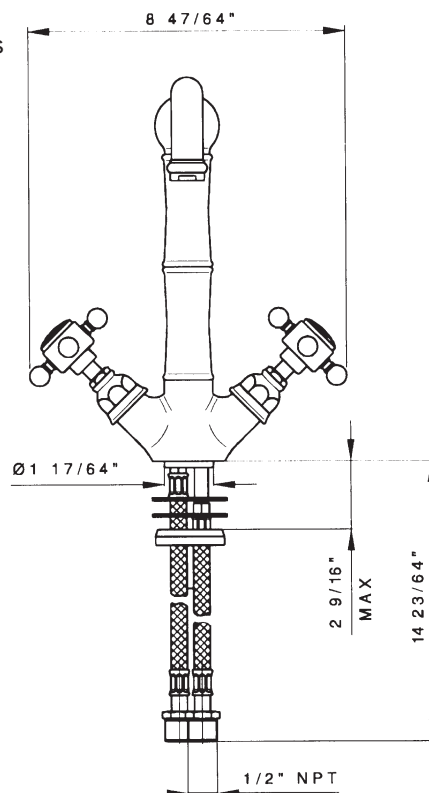

WARRANTY

- Limited Lifetime*
- No Warranty on Tuscan Brass Finish (TCB)

* For CA/VT, place a "-2" at end of model number for code compliant product. (Example A3608LMAPC-2)