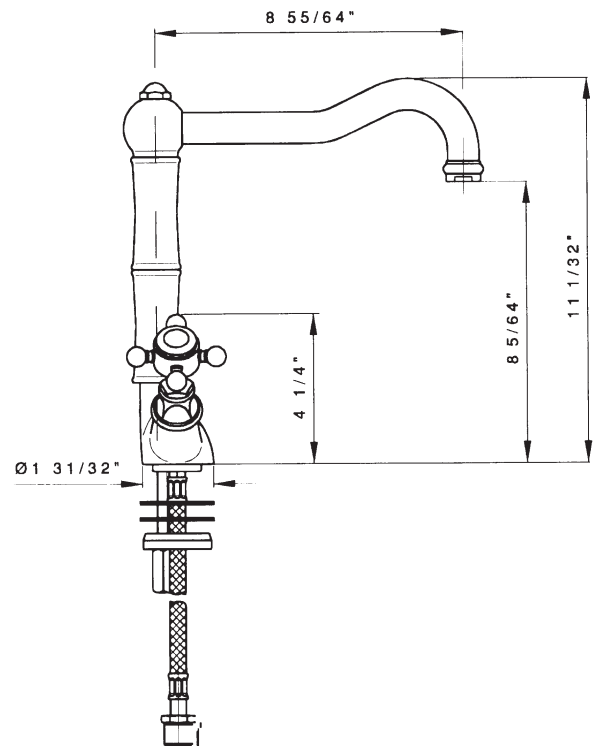

Single Hole Faucet with Column Spout

Rohl Country Kitchen Collection

A1469X* (Five Spoke Handles)

A1469XM* (Cross Handles)

FEATURES

- 1/4-turn ceramic valves
- 1²⁹/₆₄" high Column spout
- 9" reach
- Swivel spout
- 1³/₈" cutout
- 1/2" IP flexible supplies

FINISHES

- Polished Chrome
- Polished Nickel
- Satin Nickel
- Tuscan Brass
- Inca Brass

WARRANTY

- Limited Lifetime*
- * No Warranty on Tuscan Brass Finish (TCB)

* For CA/VT, place a "-2" at end of model number for code compliant product. (Example A3608LMAPC-2)