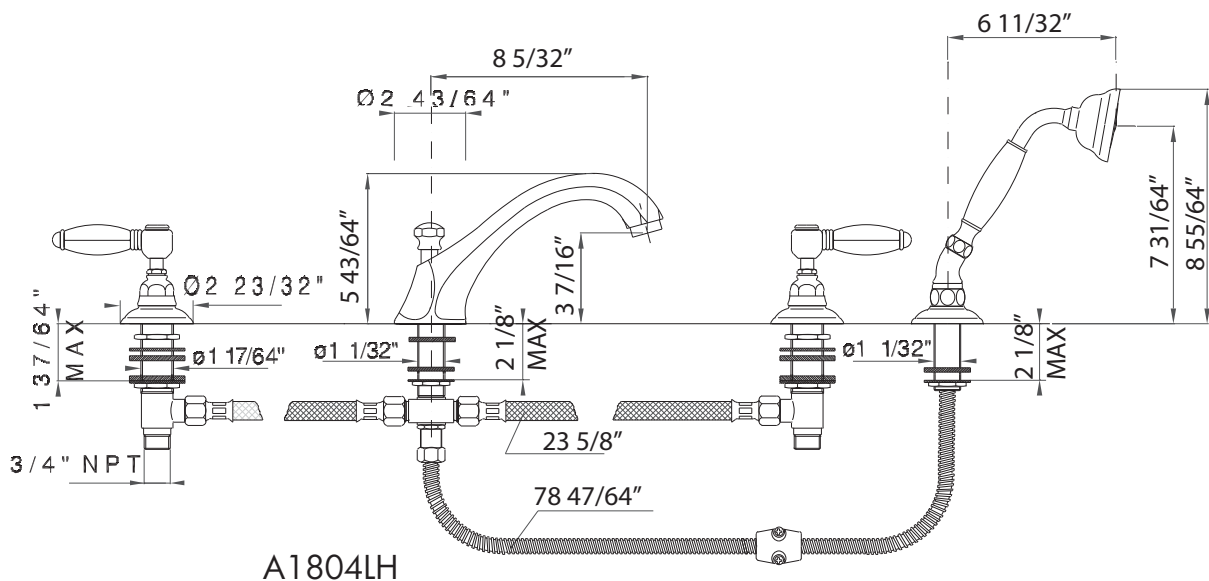

WARRANTY

- Limited Lifetime*
- No Warranty on Tuscan Brass Finish (TCB)