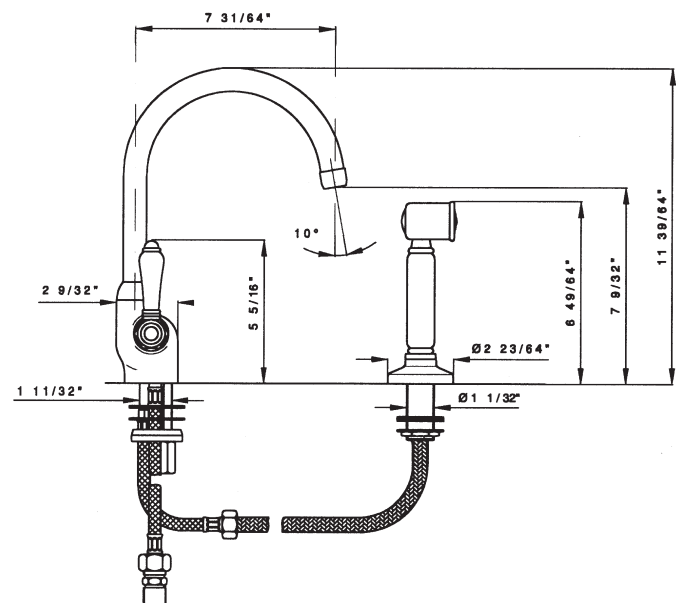

* For CA/VT, place a "-2" at end of model number for code compliant product. (Example A3608LMAPC-2)

Consult your local ROHL showroom for additional information and specifications. For complete warranty details and a list of showrooms, go to www.rohlhome.com.