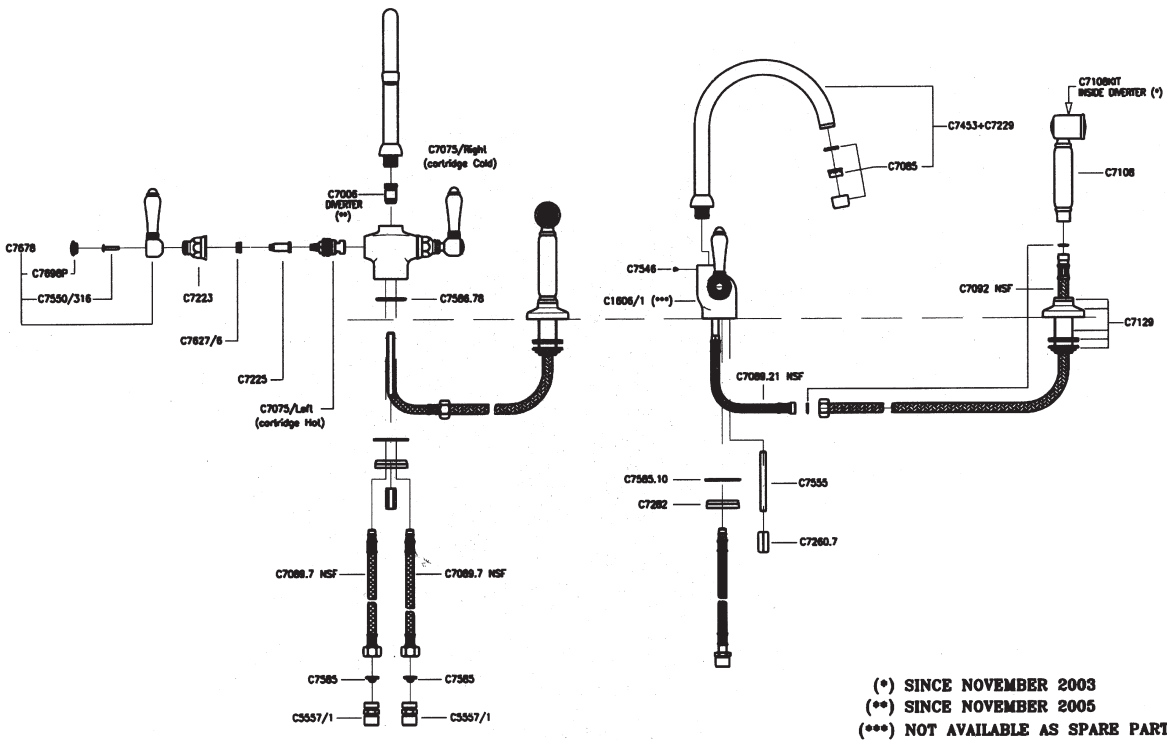

A1676LPWS & A1676LMWS Spare Parts

ASSEMBLING INSTRUCTION