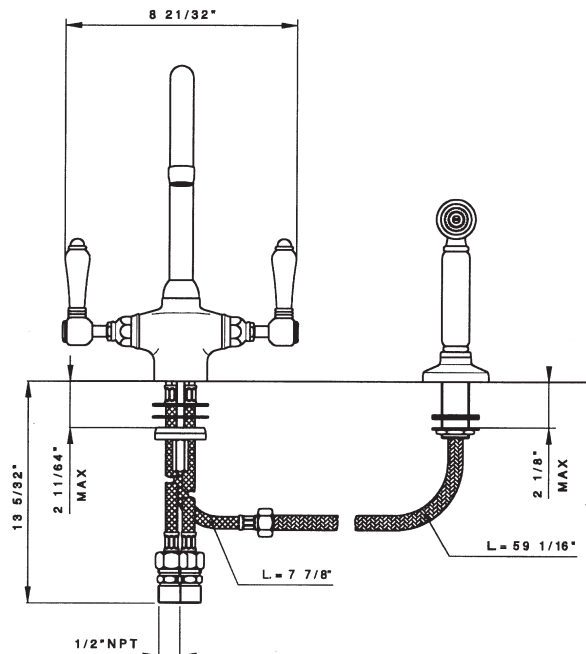

* For CA/VT, place a "-2" at end of model number for code compliant product. (Example A3608LMAPC-2)

Consult your local ROHL showroom for additional information and specifications. For complete warranty details and a list of showrooms, go to www.rohlhome.com.