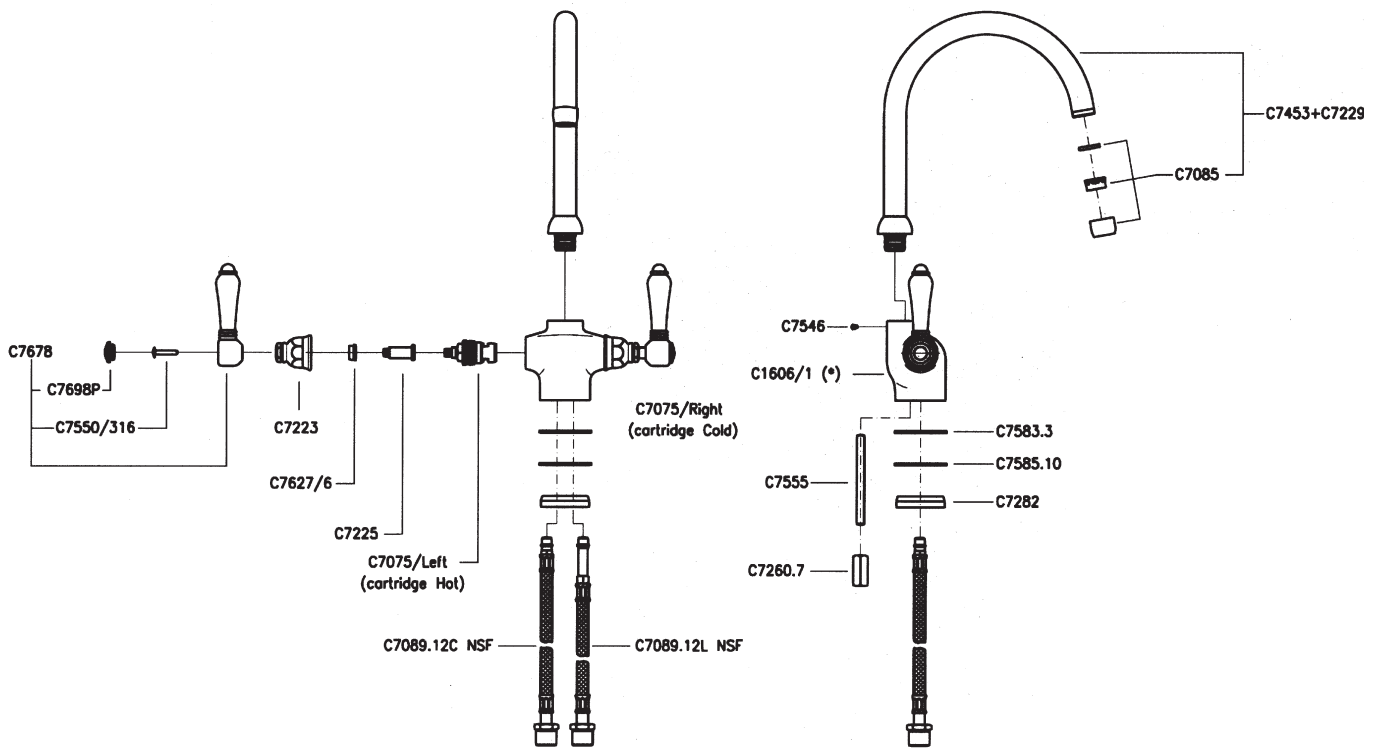

### FEATURES

- 1/4-turn ceramic valves
- 11 5/8" high C-spout
- 8" reach
- Swivel spout
- 1 3/8" cutout

### WARRANTY

- Limited Lifetime\*
- \* No Warranty on Tuscan Brass Finish (TCB)

\* For CA/VT, place a "-2" at end of model number for code compliant product. (Example A3608LMAPC-2)

Consult your local ROHL showroom for additional information and specifications. For complete warranty details and a list of showrooms, go to [www.rohlhome.com](http://www.rohlhome.com).

## A1676LP & A1676LM Spare Parts

(\* ) NOT AVAILABLE AS SPARE PART