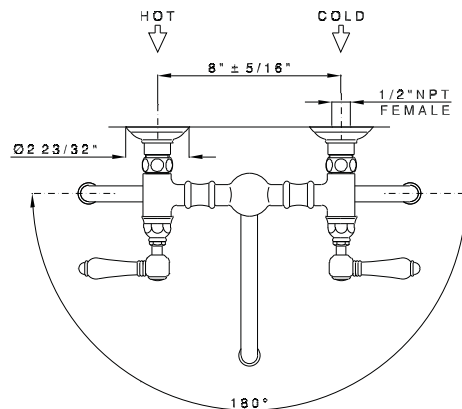

WARRANTY

- Limited Lifetime*
- No Warranty on Tuscan Brass Finish (TCB)

A1405/44LM & A1405/44LP

A1405/44XM

A1405/44LC

A1405/44XC

* For CA/V T, place a "-2" at end of model number for code compliant product. (Example A3608LMAPC-2)