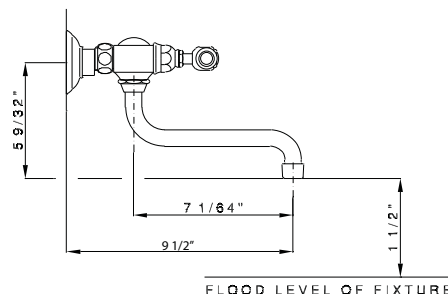

WARRANTY

- Limited Lifetime*
- No Warranty on Tuscan Brass Finish (TCB)

A1405/44LM & A1405/44LP

A1405/44XM

A1405/44LC

A1405/44XC

* For CA/V T, place a "-2" at end of model number for code compliant product. (Example A3608LMAPC-2)