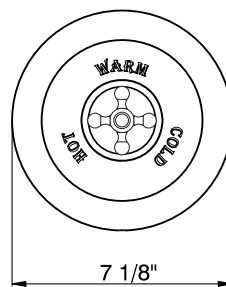

ROHL

Authentic Luxury for Kitchen and Bath®

www.rohlhome.com

PRESSURE BALANCE TRIM WITHOUT DIVERTER

ROHL Country Bath Collection

A6400LM (Metal Lever)

A6400LP (Porcelain Lever)

A6400XM (Cross Handle)

A6400LC (Crystal Lever)

A6400XC (Crystal Cross Handle)

A6400LH (Hex Series Metal Lever)

FEATURES

- Complete with plate, escutcheon and handle
- Components made of brass
- Move handle up for on, down for off

To complete package order R2012C rough valve

COLORS/FINISHES

- Polished Chrome
- Polished Nickel
- Satin Nickel
- Tuscan Brass*
- Inca Brass
- Old Iron*

WARRANTY

- Limited Lifetime
- *No warranty on Tuscan Brass finish

*Old Iron finish only available for A6400LM and A6400XM

A6400XC