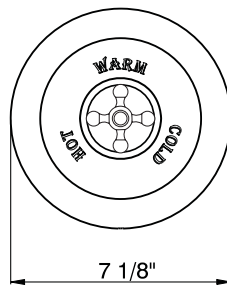

ROHL

Authentic Luxury for Kitchen and Bath®

www.rohlhome.com

PRESSURE BALANCE TRIM WITHOUT DIVERTER

ROHL Country Bath Collection

A6400LM (Metal Lever)

A6400LP (Porcelain Lever)

A6400XM (Cross Handle)

A6400LC (Crystal Lever)

A6400XC (Crystal Cross Handle)

A6400LH (Hex Series Metal Lever)

FEATURES

- Complete with plate, escutcheon and handle
- Components made of brass
- Move handle up for on, down for off

To complete package order R2012C rough valve

COLORS/FINISHES

- Polished Chrome
- Polished Nickel
- Satin Nickel
- Tuscan Brass*
- Inca Brass
- Old Iron*

WARRANTY

- Limited Lifetime
- *No warranty on Tuscan Brass finish

*Old Iron finish only available for A6400LM and A6400XM

A6400XM