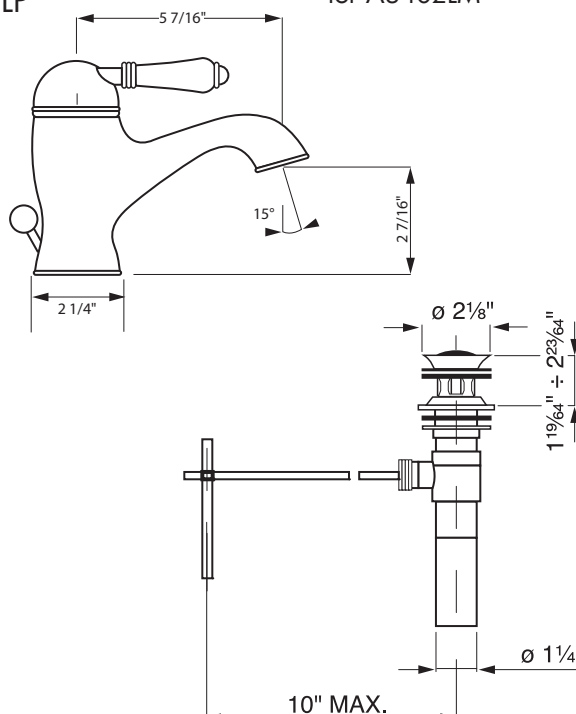

Single Lever Single Hole Lavatory Faucet

Rohl Country Bath Collection

A3402LM* (Metal Lever)

A3402LP* (Porcelain Lever)

A3402LC* (Swarovski® Crystal Lever)

FEATURES

- Fixed spout
- Single lever control
- Ceramic cartridge
- Solid brass construction
- Pop-up included
- 2 1/4" base diameter
- 1 3/8" cutout

A3402LM & A3402LP

A3402LC

* For CA/V T, place a "-2" at end of model number for code compliant product. (Example A3608LMAPC-2)

A3402 Spare Parts