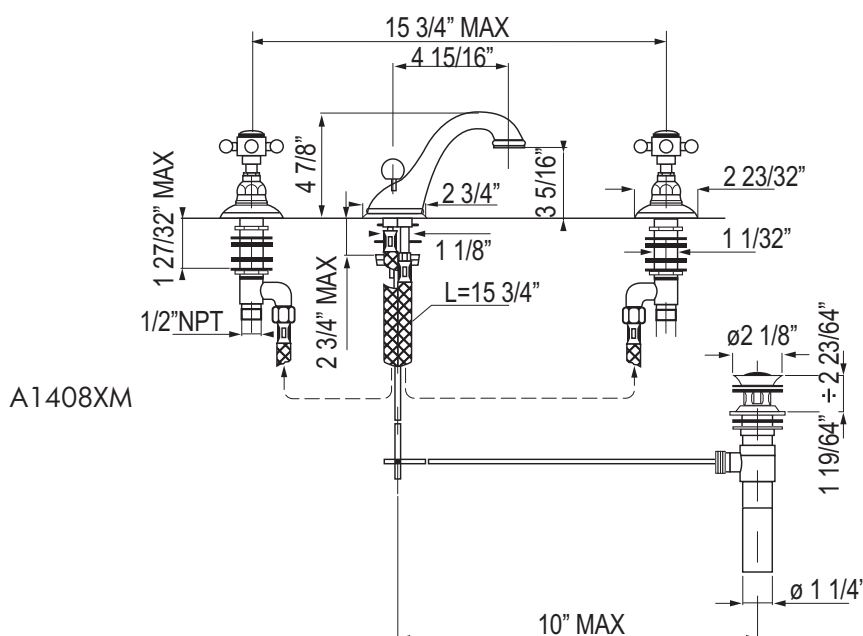

WARRANTY

- Limited Lifetime*
- No Warranty on Tuscan Brass Finish (TCB)

* For CA/V T, place a "-2" at end of model number for code compliant product. (Example A3608LMAPC-2)

Consult your local ROHL showroom for additional information and specifications. For complete warranty details and a list of showrooms, go to www.rohlhome.com.