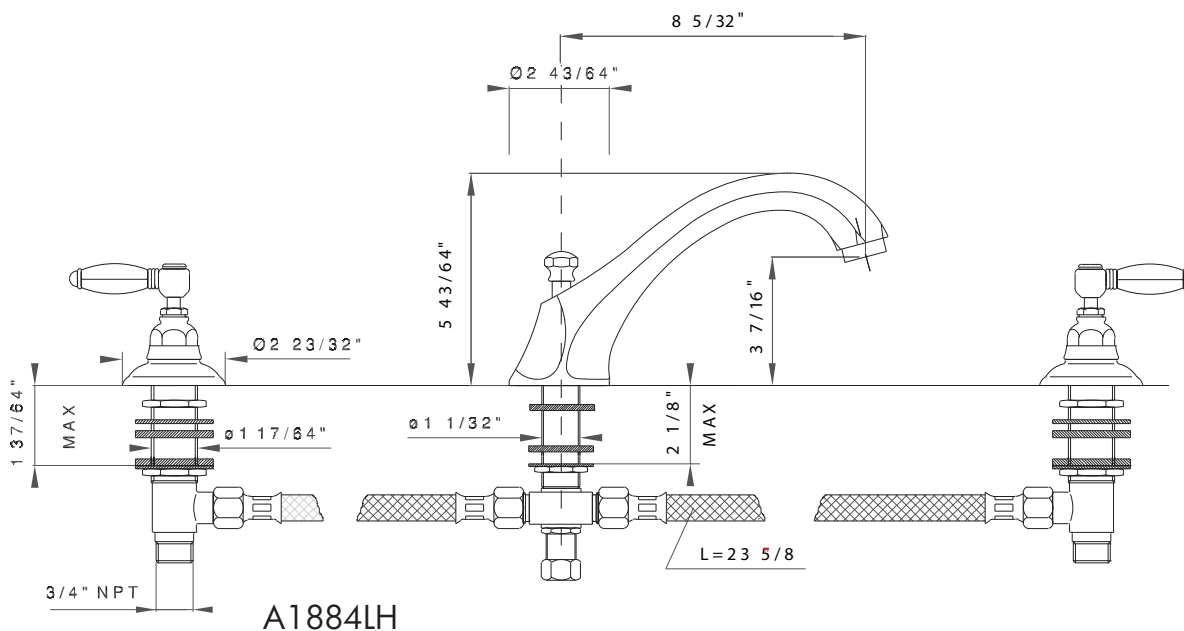

WARRANTY

- Limited Lifetime*
- No Warranty on Tuscan Brass Finish (TCB)

A1884LH