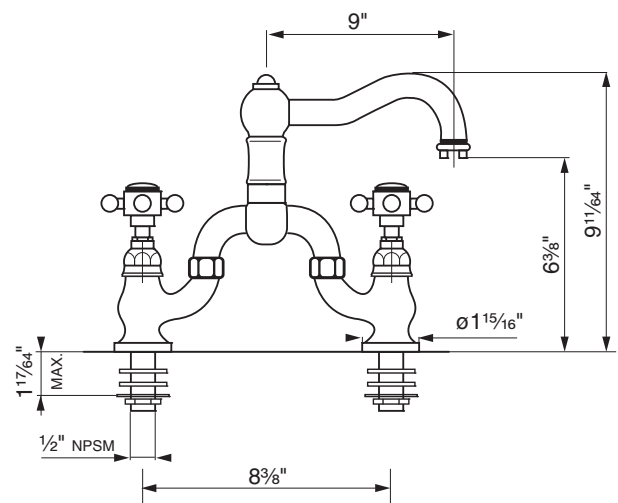

A1420XM

* For CA/V T, place a "-2" at end of model number for code compliant product. (Example A3608LMAPC-2)