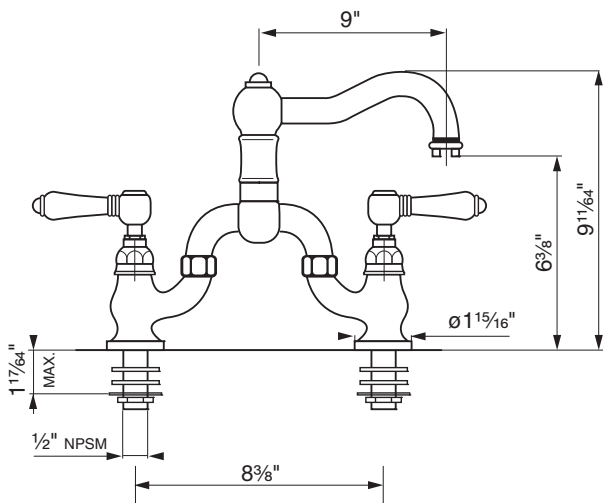

Bridge Kitchen Faucet

Rohl Country Kitchen Collection

- A1420LM* (Metal Levers)
- A1420LP* (Porcelain Levers)
- A1420XM* (Cross Handles)
- A1420X* (Five Spoke Handles)

FEATURES

- Bridge-style kitchen faucet
- Column spout style
- 1/4-turn ceramic valves
- 2 x 1 1/8" cutout
- 9" spout reach
- 9 11/64" spout height
- 1/2" NPSM connectors
- Recommended center to center measurement 8" to 7 3/4". max 8 3/8", min 5"

FINISHES

- Polished Chrome
- Polished Nickel
- Satin Nickel
- Tuscan Brass
- Inca Brass

WARRANTY

- Limited Lifetime*
- * No Warranty on Tuscan Brass Finish (TCB)

A1420LM
A1420LP

A1420XM

* For CA/V T, place a "-2" at end of model number for code compliant product. (Example A3608LMAPC-2)

A1420 Spare Parts