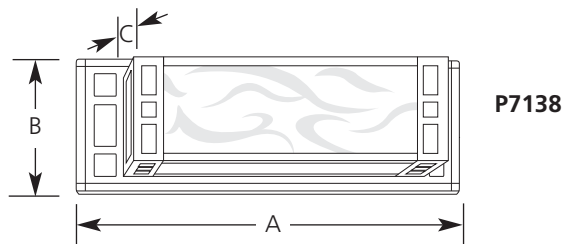

Type \_\_\_\_\_  
 -46EB  
 P7138

Catalog No.	Finish	Lamping	Dimensions (Inches)		
	Weathered Bronze		A	B	C
P7138	-46EB	1-26w Quad 4 pin	14-1/4	5	4

**Specifications:**

General

- Hand painted finish with gold accents
- Detailed stamped back plate
- Unique mission styling
- Light Honey Art glass front and side panels  
 Front: 10-1/4" x 3-5/16"  
 End: 2-15/16" x 3-1/4"  
 10-1/4" x 2-7/8"
- Etched bottom panel for maximum light output
- Easy relamping by removing two top screws
- Meets Americans with Disabilities Act (ADA)
- Can be mounted horizontally or vertically
- Companion fixtures: chandeliers, wall brackets, hall and foyer and pendant units

Mounting

- Wall mounted
- Covers a standard recessed 4" octagonal outlet box
- Mounting strap for outlet box included

Electrical

- 120/277v HPF electronic ballast
- G24q-3 based socket
- Rewired

Labeling

- UL-CUL listed