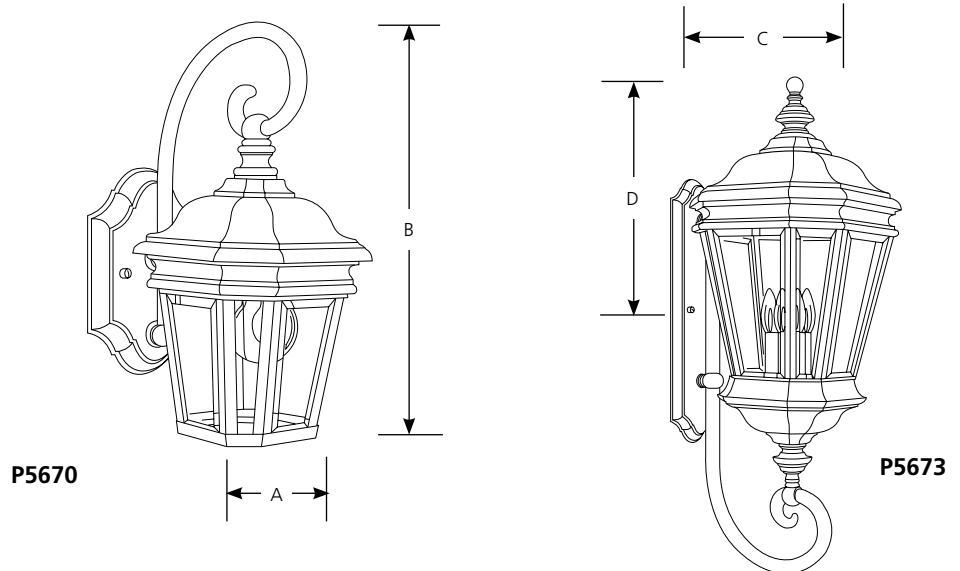

Type _____

-108

- P5670
- P5671
- P5672
- P5673

Catalog No.	Finish	Lamping	Dimensions (Inches)			
	Oil Rubbed		A	B	C	D
P5670	Bronze	1 (m) 100w	6-1/2	12-1/2	8-3/4	8
P5671	-108	2 (c) 60w	10	16-3/4	11-1/8	9-5/8
P5672	-108	3 (c) 60w	11-1/8	28-7/8	12-1/2	11-5/8
P5673	-108	4 (c) 60w	13-5/8	32-3/4	14-3/4	14-3/4

Specifications:

General

- Die cast aluminum exterior construction
- Solid brass interior components
- Oil Rubbed Bronze finish is painted, with powder coat base
- Clear beveled glass panels
 - P5670: (small) 4-7/16" ht., 1-3/8" top width, 15/16" bottom width; (large) 4-7/16" ht., 2-3/4" top width, 1-15/16" bottom width
 - P5671: (small) 6-1/4" ht., 1-11/16" top width, 1-5/16" bottom width; (large) 6-1/4" ht., 3-7/8" top width, 2-7/8" bottom width; (door) 5-9/16" ht., 3-5/8" top width, 2-11/16" bottom width
 - P5672: (small) 9-1/4" ht., 2-7/16" top width, 1-3/16" bottom width; (large) 9-3/16" ht., 4-7/8" top width, 2-3/4" bottom width; (door) 8-11/16" ht., 4-7/8" top width, 2-3/4" bottom width
 - P5673 (small) 9-13/16" ht., 3" top width, 1-5/8" bottom width; (large) 9-3/4" ht., 6" top width, 3-5/8" bottom width; (door) 9-3/16" ht., 5-7/8" top width, 3-3/4" bottom width
- P5671, P5672, and P5673 have hinged door for easy re-lamping
- Glass panels removable
- Heavy support arm
- Companion chain hung, and post mount lanterns

Mounting

- Wall mount
- Covers outlet box
- Mounting strap for outlet box included for P5670, P5671, and P5672
- Support bracket for P5673 included for easy one person mounting
- P5670 Canopy 4-1/2" W., 7" h.
- P5671 Canopy 4-1/2" W., 9" h.
- P5672 Canopy 4-1/2" W., 14-1/4" h.
- P5673 Canopy 4-1/2" W., 17-5/8" h.

Electrical

- Ceramic medium base socket, P5670
- Candelabra base sockets, P5671, P5672, and P5673
- Painted metal candle sleeves
- Pre-wired

Labeling

- UL-CUL wet location listed

Progress Lighting
701 Millennium Blvd.
Greenville, South Carolina
29607