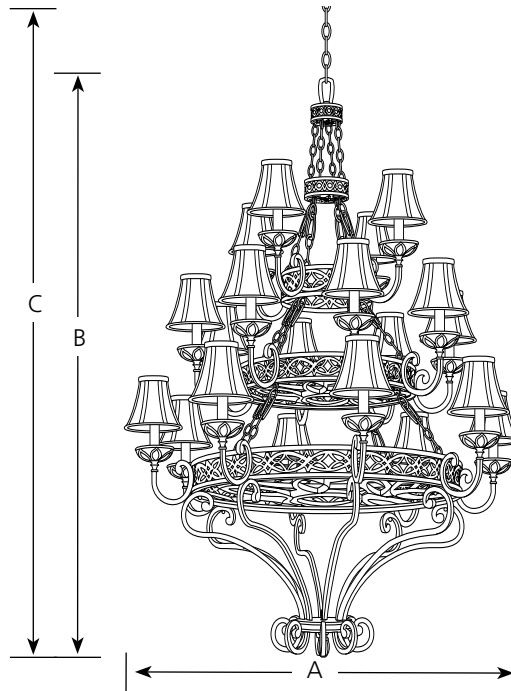

Type \_\_\_\_\_

-102

P4414

Catalog No.	Finish		Dimensions (Inches)		
	Roasted Java	Lamping	A	B	C
P4414	-102	20 (c) 60w	45-7/8	65	188

**Specifications:**

General

- Beige linen shades
- Hand painted Roasted Java finish
- Square arm construction
- Chain and square scroll accents
- Circular patterned steel arm retainers
- P4414 is a three tier (8/8/4) unit
- Steel construction
- Ten feet of 3 gauge matching chain supplied
- Companion fixtures: Other chandeliers, hall and foyer, wall bracket, pendant, close to ceiling., and bath and vanity

Mounting

- Ceiling mount on chain
- Canopy Covers a standard 4" octagonal recessed outlet box
- Note: Weight of fixtures exceeds NEC limits for outlet box hanging. Consult professional electrician for proper installation

Electrical

- Pre-wired
- 15 feet of wire
- Phenolic candelabra based sockets

Labeling

- UL-CUL listed