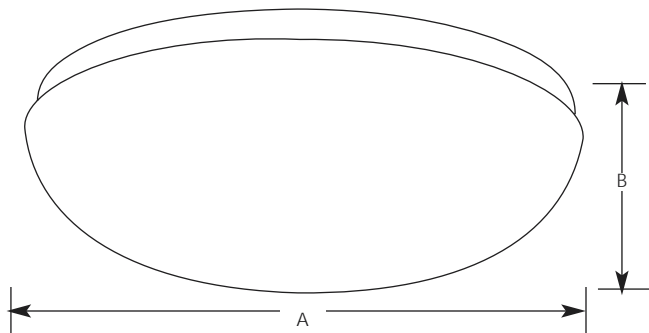

Type \_\_\_\_\_  
 -30  
 P7385

Catalog No.	Finish White	Lamping	Dimensions (Inches)	
			A	B
P7385	-30	1-22w	10-7/8	3-1/4

**Specifications:**

General

- White acrylic diffuser
- Twist on installation with a single locking thumb screw
- White steel fitter pan
- ADA approved when wall mounted