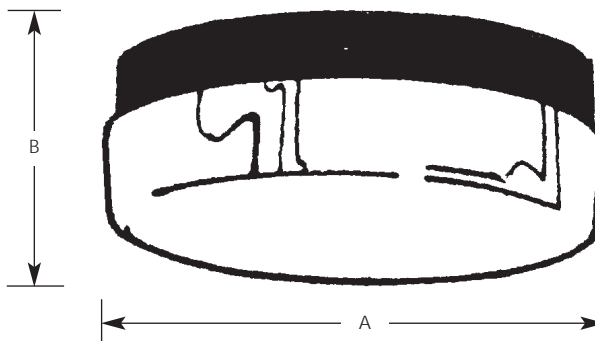

Specifications:

General

- White acrylic cloud diffuser
- Twist on installation with a single locking thumb screw
- White (-30) or Black (-31) fitter pan
°Interior white on both finishes
- Complies with "Americans with Disability Act - ADA when wall mounted"
- Steel construction

Compact Fluorescent

Round Cloud

Close to ceiling

Energy Star

Type _____

-30STRWB

P7375

Catalog No.	Finish White	Lamping	Dimensions (Inches)	
			A	B
P7375	-30STRWB	1-13w Quad CFL (included)	9	3-1/4