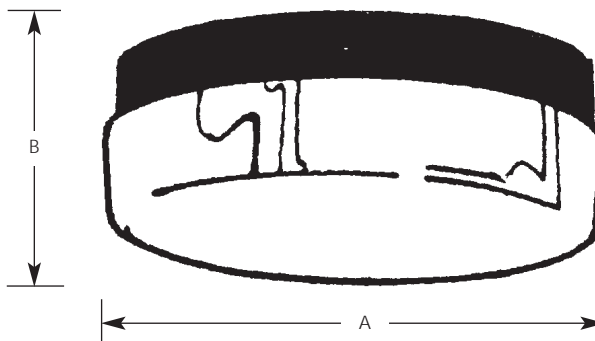

Type	_____	
	-30	-31
P7375	<input type="checkbox"/>	<input type="checkbox"/>
P7376	<input type="checkbox"/>	<input type="checkbox"/>

Catalog No.	Finish		Lamping	Dimensions (Inches)	
	White	Black		A	B
P7375	-30	-31	2-7w Twin 2-pin CFL	9	3-1/4
P7376	-30	-31	2-13w Twin 2-pin CFL	11	3-1/4

Specifications:

General

- White acrylic cloud diffuser
- Twist on installation with a single locking thumb screw
- White (-30) or Black (-31) fitter pan
°Interior white on both finishes
- Complies with "Americans with Disability Act - ADA when wall mounted"
- Steel construction