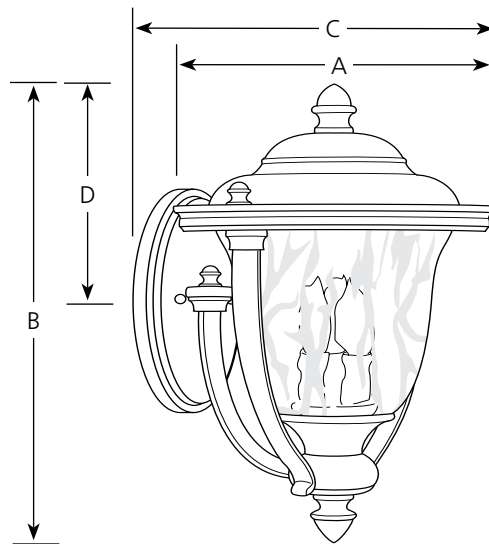

Type _____

-108

P5923

Catalog No.	Finish	Lamping	Dimensions (Inches)			
	Oil Rubbed Bronze		A	B	C	D
P5923	-108	3 (c) 60w	10-3/4	16-3/4	12	7-7/8

Specifications:

General

- Round stepped cast roof
- Cast yoke straps
- Water glass urn enclosure: 7-7/8" dia. x 7-1/2" ht.
- Die cast aluminum construction
- Plated oil rubbed bronze (-108) finish
- Companion lantern, post top and chain hung fixtures are available

Mounting

- Wall mount
- Oval backplate is 5" W x 9" ht.
- Fits standard 4" recessed octagonal outlet box

Electrical

- Phenolic candelabra based sockets
- Pre-wired

Labeling

- UL-CUL wet location listed