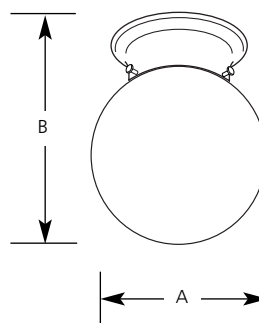

Type _____
 -10 -30 -30SW
 P3605

Catalog No.	Finish			Lamping	Dimensions (Inches)	
	Polished Brass	White	White		A	B
P3605	-10	-30	-30SW	1 (m) 60w	6	7-1/4

Specifications:

General

- 6" white glass globe
- Globe held in place with three thumb screws
- Polished Brass (-10), or White (-30) finishes
- Steel construction
- K.O for pull chain switch on all but SW suffix
- Pull chain switch installed on suffix SW unit (Furnished in white only)

Mounting

- Ceiling mount
- Covers outlet box
- Mounting strap for outlet box included
- Top fitter diameter is 4-13/16"

Electrical

- Medium base phenolic socket, pre-installed
- Pre-wired

Labeling

- UL-CUL damp location listed